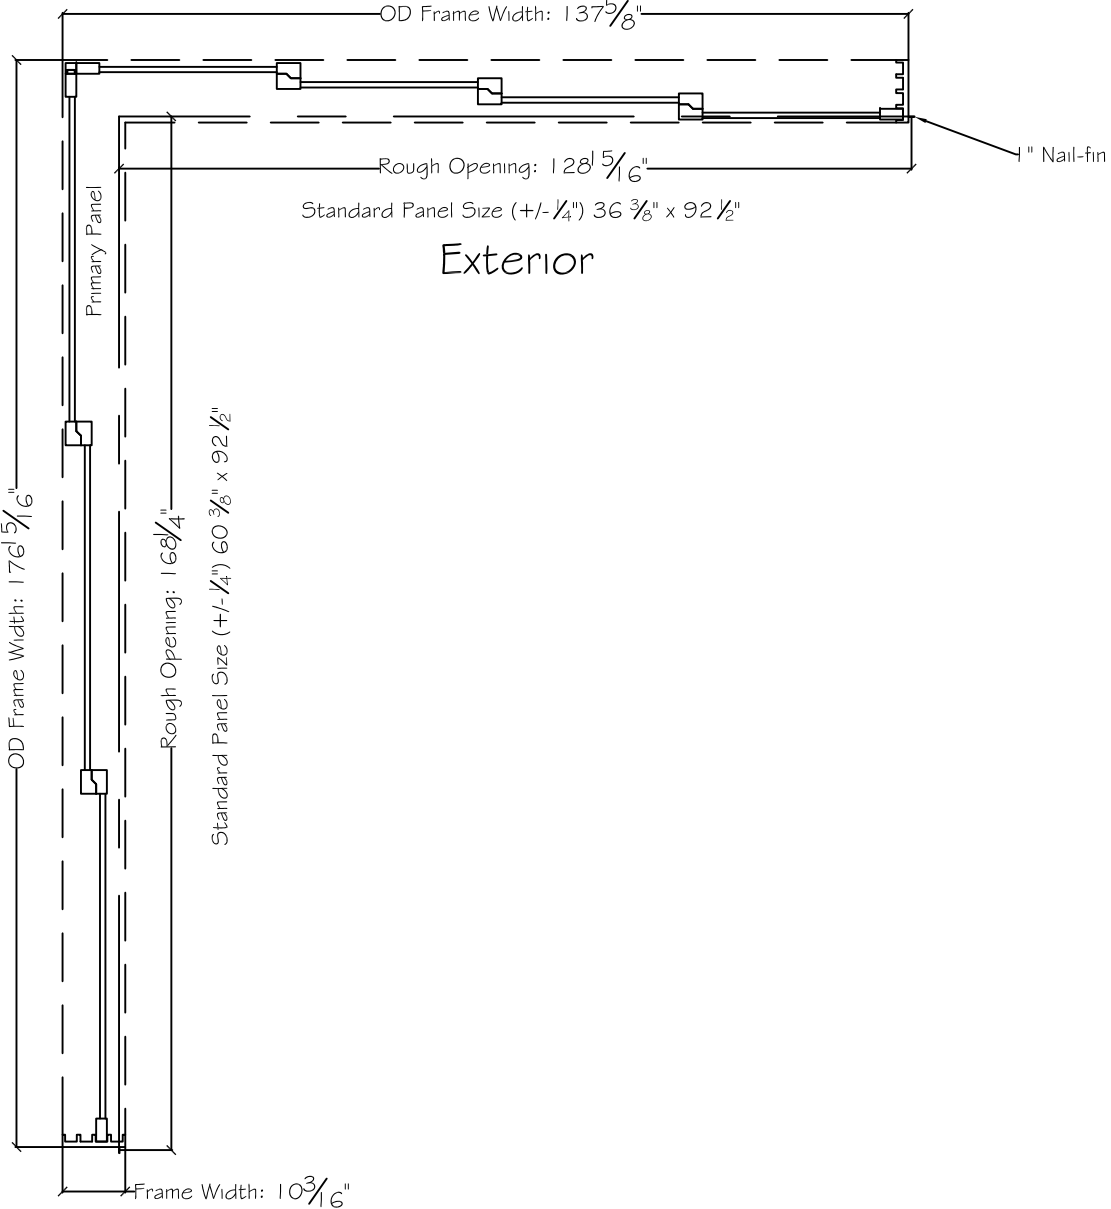

3750 Series Interior

450 Delta Ave
Brea, Ca 92821
(714) 385-1202

www.windorsystems.com

Notice: This document contains information proprietary to and is protected by copyright of Win-Dor Inc. and shall not be copied, disclosed to others, or used for any purpose other than that for which it is given, without the written permission of Win-Dor Inc.

Project:	File name: 3750 Multislide 270 with 1 inch Nail-fin Ext.	Date: 20180627
Notes:	Layout: 150120 270.3P.4	Drawn by: J Johnson