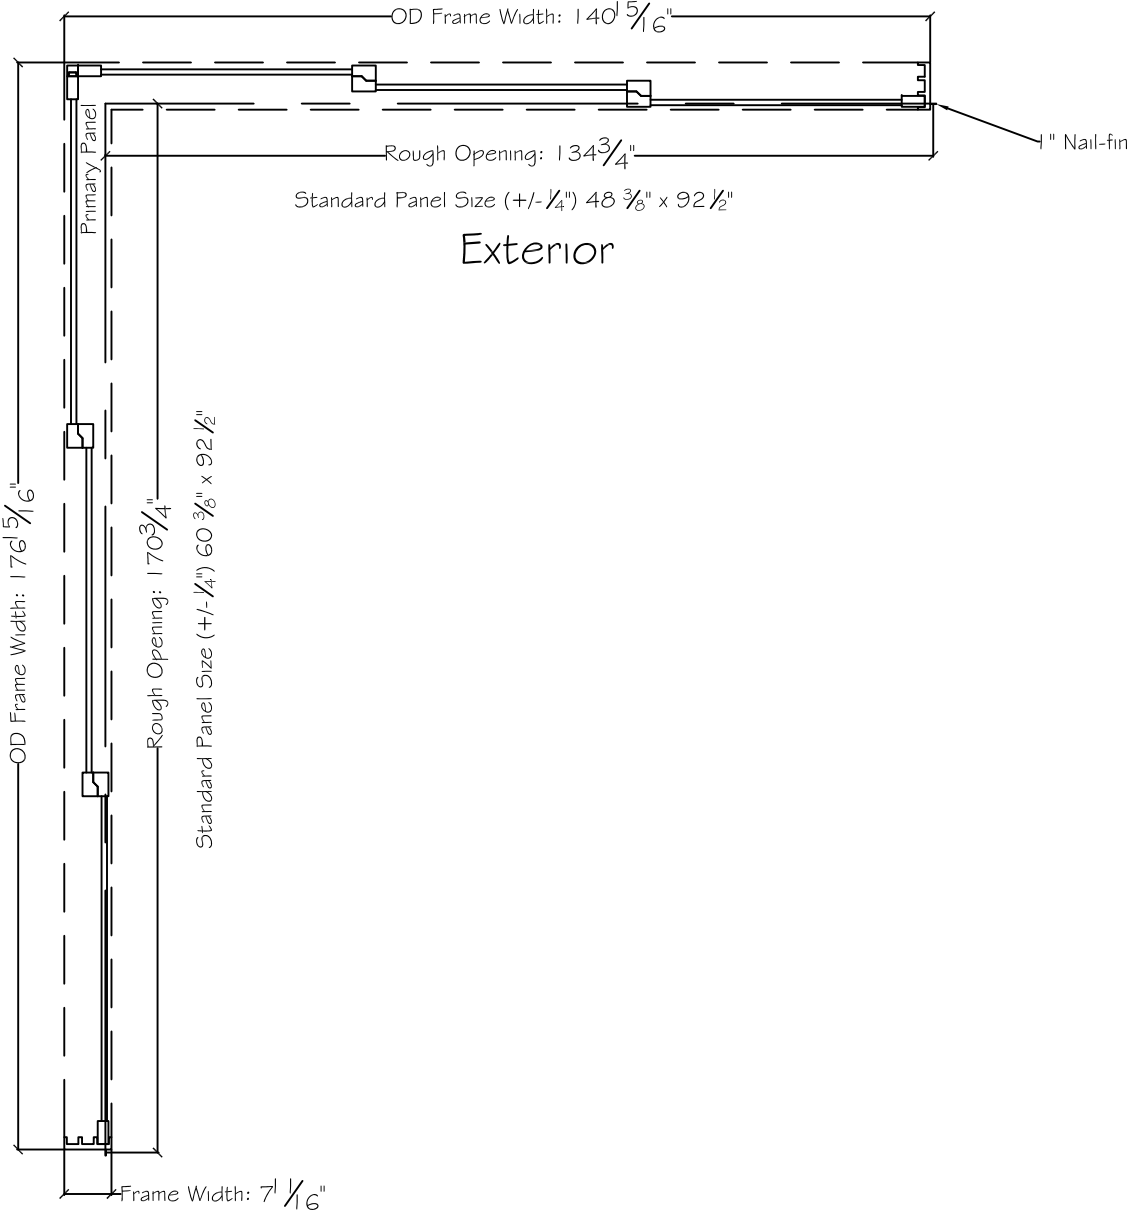

3750 Series Interior

www.windorsystems.com

Notice: This document contains information proprietary to and is protected by copyright of Win-Dor Inc. and shall not be copied, disclosed to others, or used for any purpose other than that for which it is given, without the written permission of Win-Dor Inc.

450 Delta Ave
Brea, Ca 92821
(714) 385-1202

Project:	File name: 3750 Multislide 270 with 1 inch Nail-fin Ext.	Date: 20180627
Notes:	Layout: 150120 270.3P.3	Drawn by: J Johnson