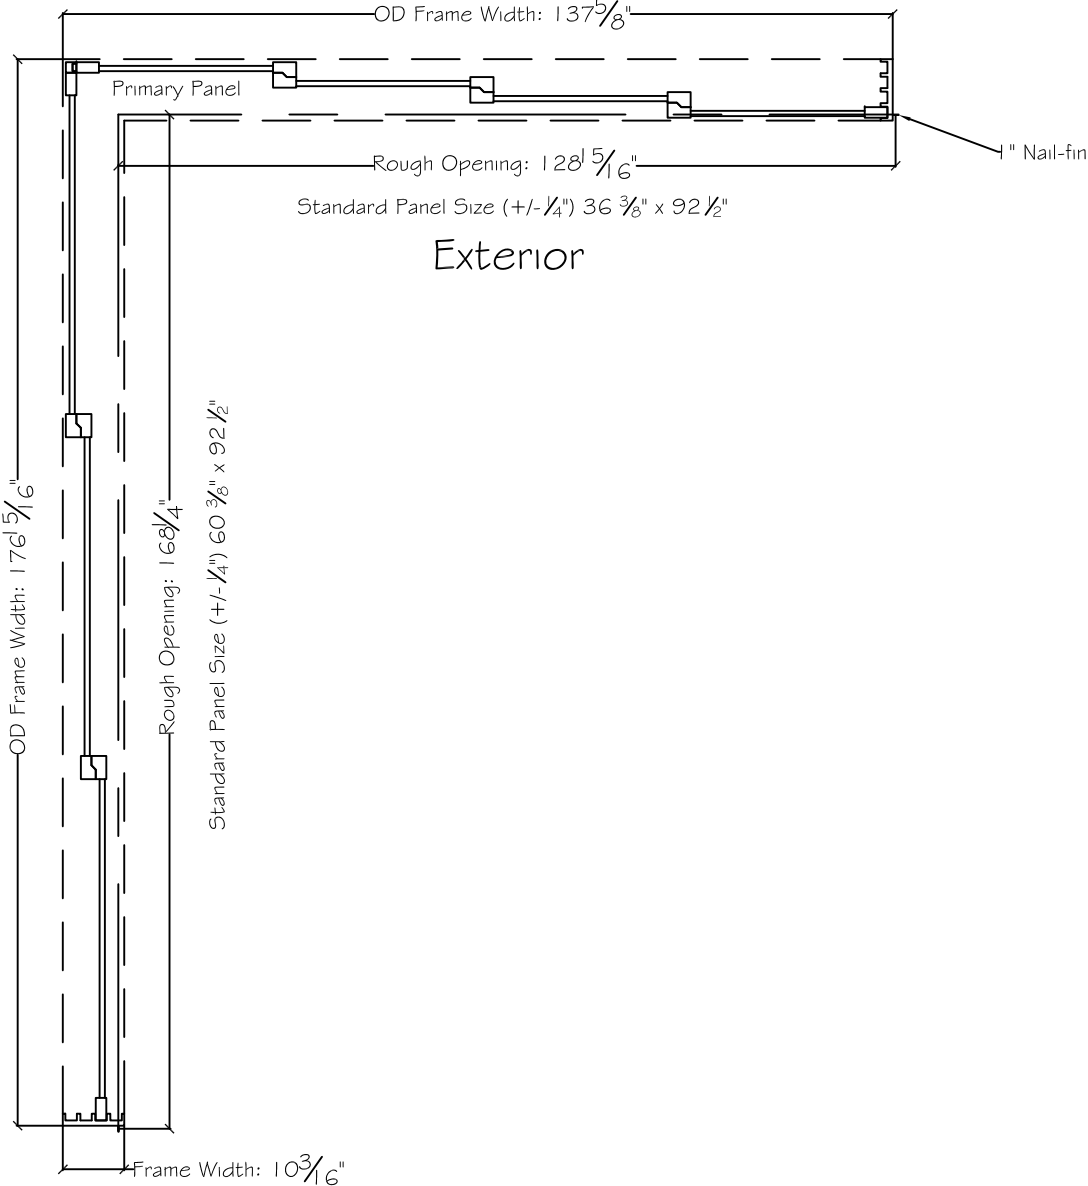

3750 Series Interior

450 Delta Ave
Brea, Ca 92821
(714) 385-1202

Notice: This document contains information proprietary to and is protected by copyright of Win-Dor Inc. and shall not be copied, disclosed to others, or used for any purpose other than that for which it is given, without the written permission of Win-Dor Inc.

Project:	File name: 3750 Multislide 270 with 1 inch Nail-fin Ext.	Date: 20180627
Notes:	Layout: 150120 270.3.4P	Drawn by: J Johnson