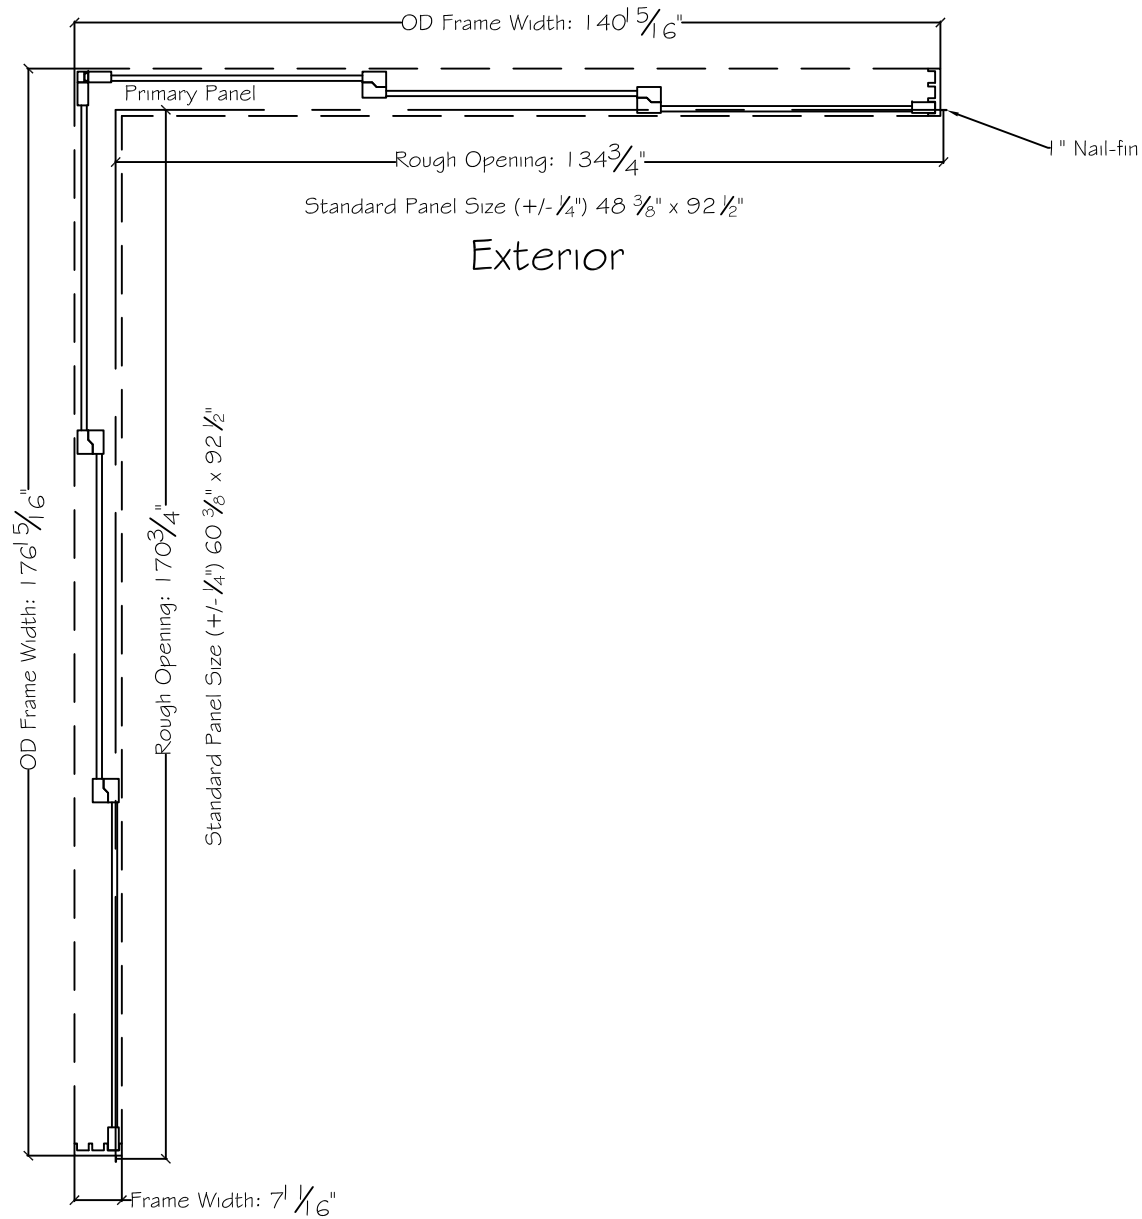

3750 Series Interior

www.windorsystems.com

Notice: This document contains information proprietary to and is protected by copyright of Win-Dor Inc. and shall not be copied, disclosed to others, or used for any purpose other than that for which it is given, without the written permission of Win-Dor Inc.

450 Delta Ave
Brea, Ca 92821
(714) 385-1202

Project:

File name: 3750 Multislide 270 with 1 inch Nail-fin Ext.

Date: 20180627

Notes:

Layout: 150120 270.3.3P

Drawn by: J Johnson