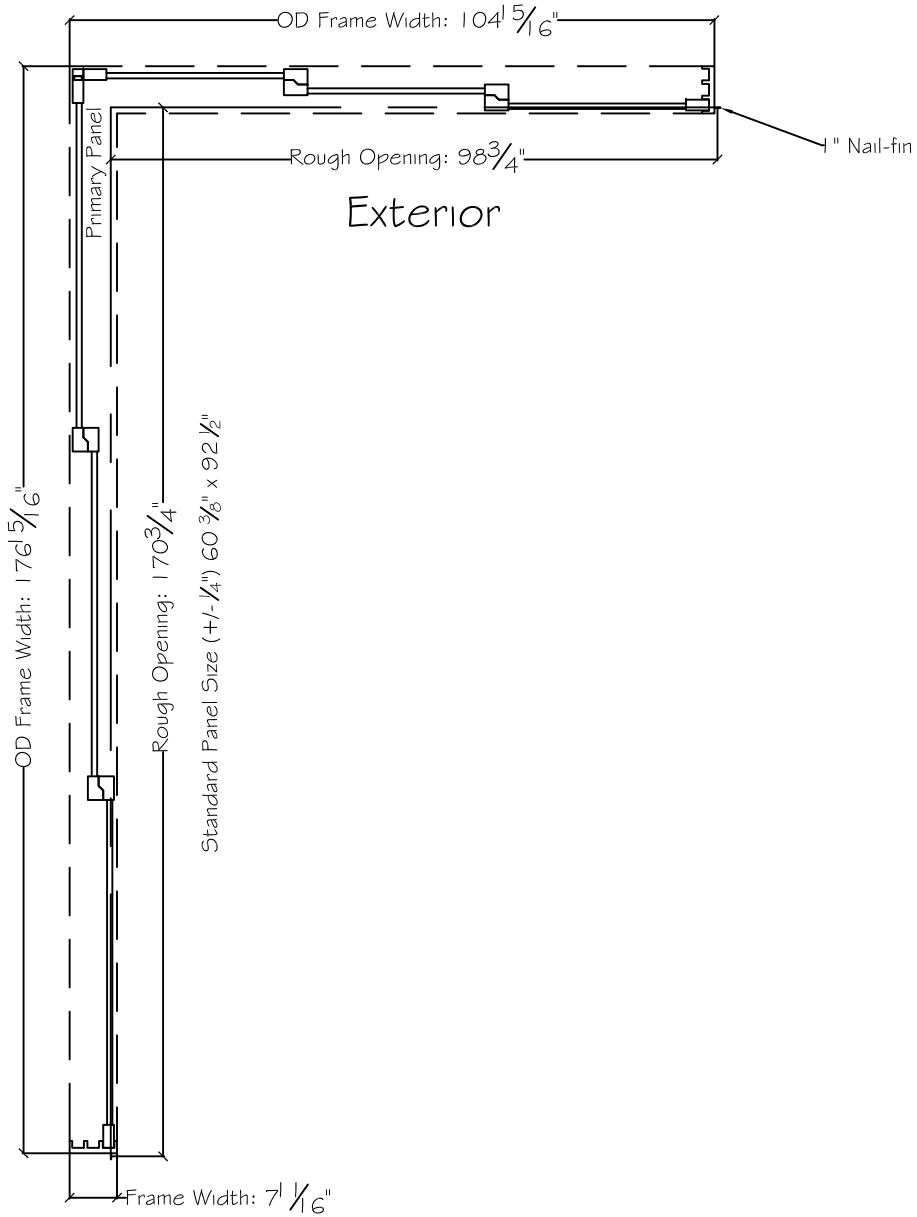

3750 Series Interior

Standard Panel Size (+/- 1/4") 36 3/8" x 92 1/2"

450 Delta Ave
Brea, Ca 92821
(714) 385-1202

Notice: This document contains information proprietary to and is protected by copyright of Win-Dor Inc. and shall not be copied, disclosed to others, or used for any purpose other than that for which it is given, without the written permission of Win-Dor Inc.

Project:	File name: 3750 Multislide 270 with 1 inch Nail-fin Ext.	Date: 20180627
Notes:	Layout: 15090 270.3P.3	Drawn by: J Johnson