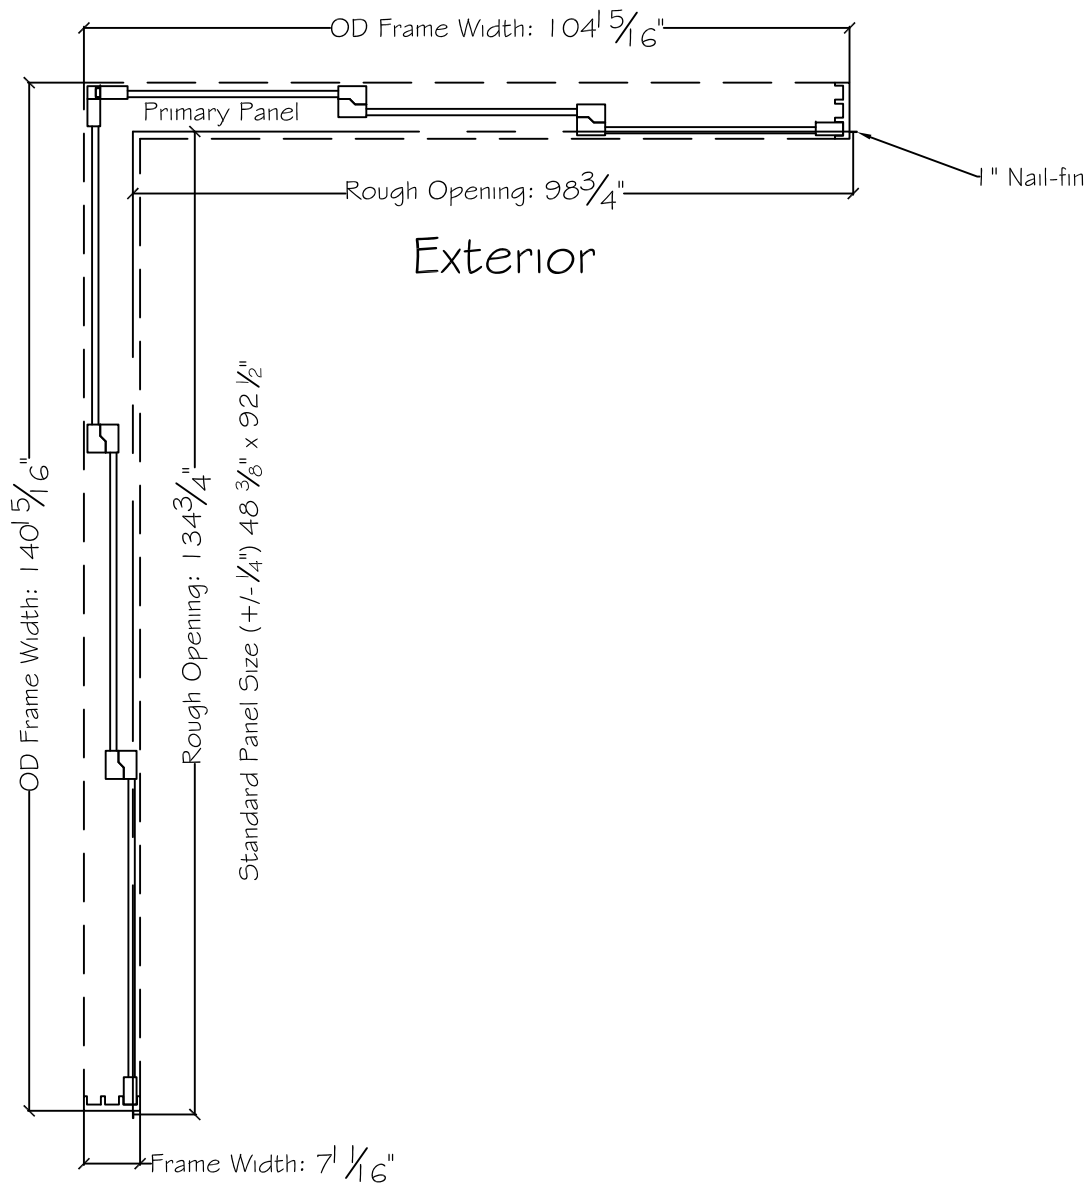

3750 Series Interior

Standard Panel Size (+/- 1/4") 36 3/8" x 92 1/2"

450 Delta Ave
Brea, Ca 92821
(714) 385-1202

Notice: This document contains information proprietary to and is protected by copyright of Win-Dor Inc. and shall not be copied, disclosed to others, or used for any purpose other than that for which it is given, without the written permission of Win-Dor Inc.

Project:	File name: 3750 Multislide 270 with 1 inch Nail-fin Ext.	Date: 20180910
Notes:	Layout: 12090 270.3.3P	Drawn by: J Johnson