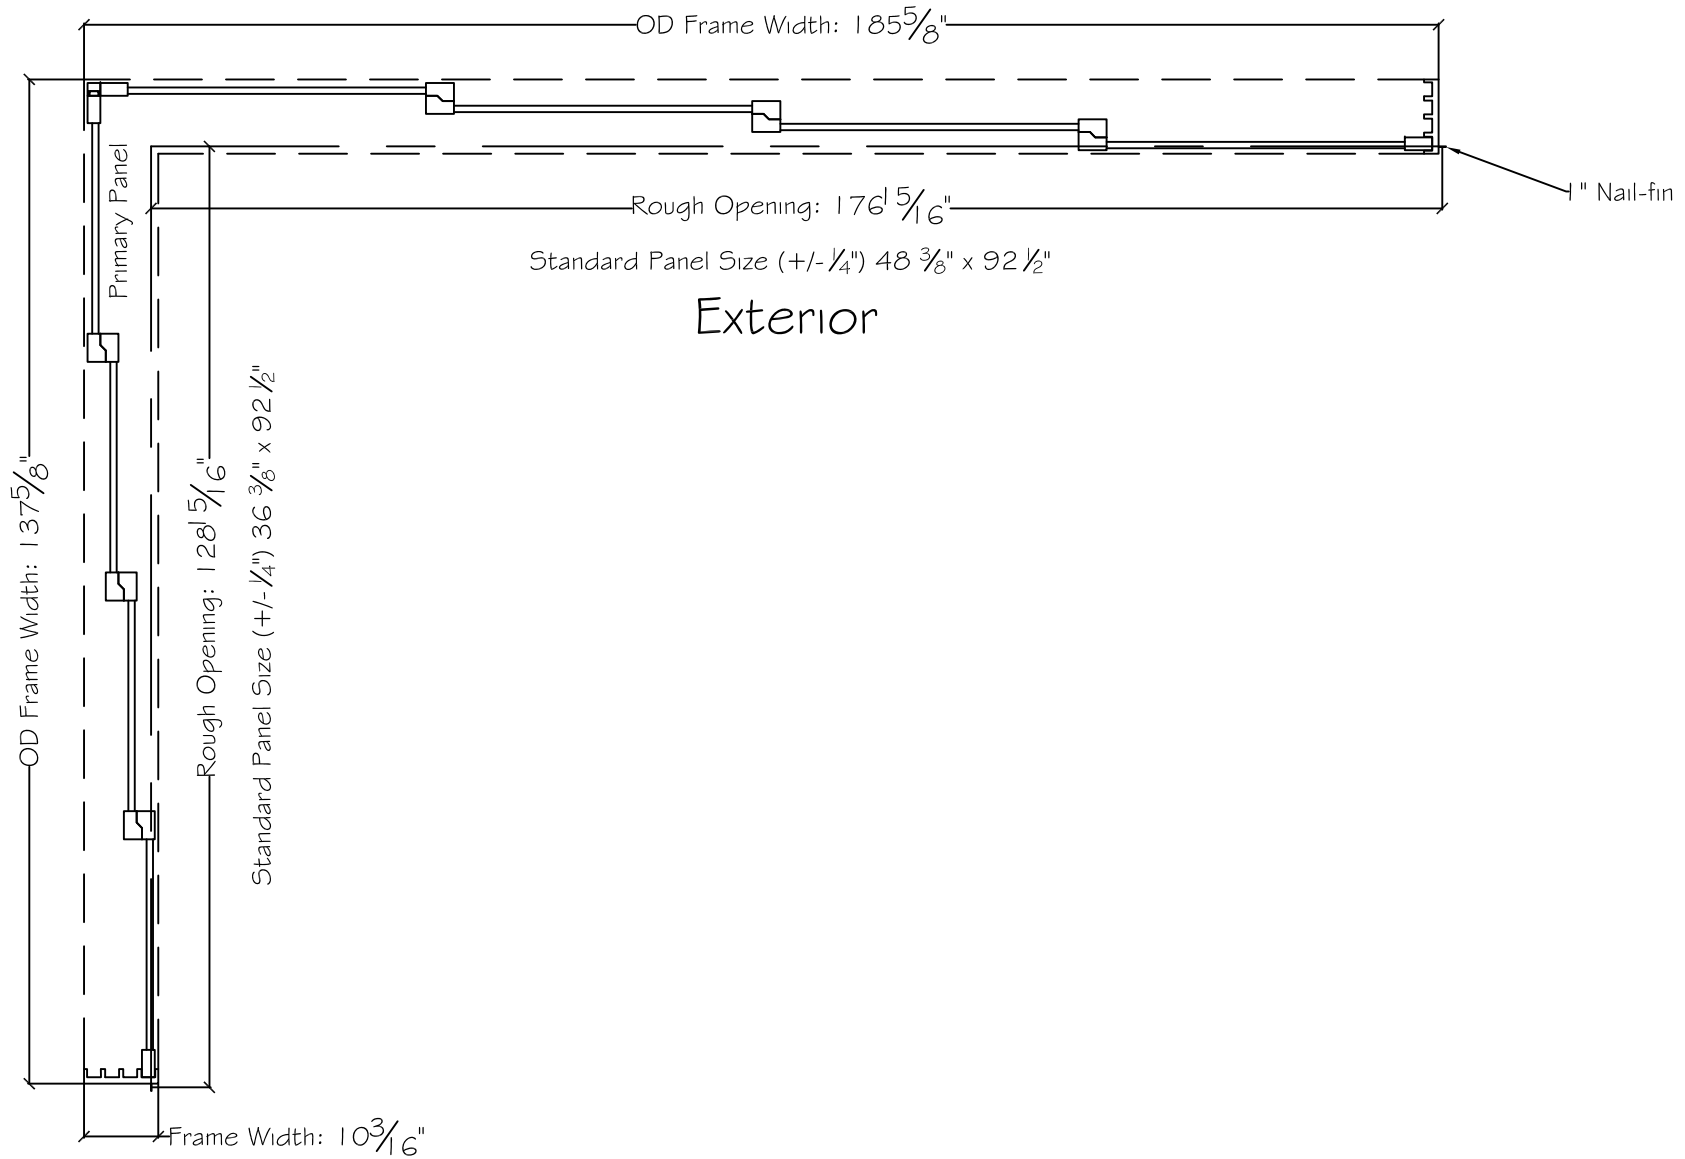

# 3750 Series Interior

450 Delta Ave  
Brea, Ca 92821  
(714) 385-1202

Notice: This document contains information proprietary to and is protected by copyright of Win-Dor Inc. and shall not be copied, disclosed to others, or used for any purpose other than that for which it is given, without the written permission of Win-Dor Inc.

Project:	File name: 3750 Multislide 270 with 1 inch Nail-fin Ext.	Date: 20180627
Notes:	Layout: 120160 270.4P.4	Drawn by: J Johnson