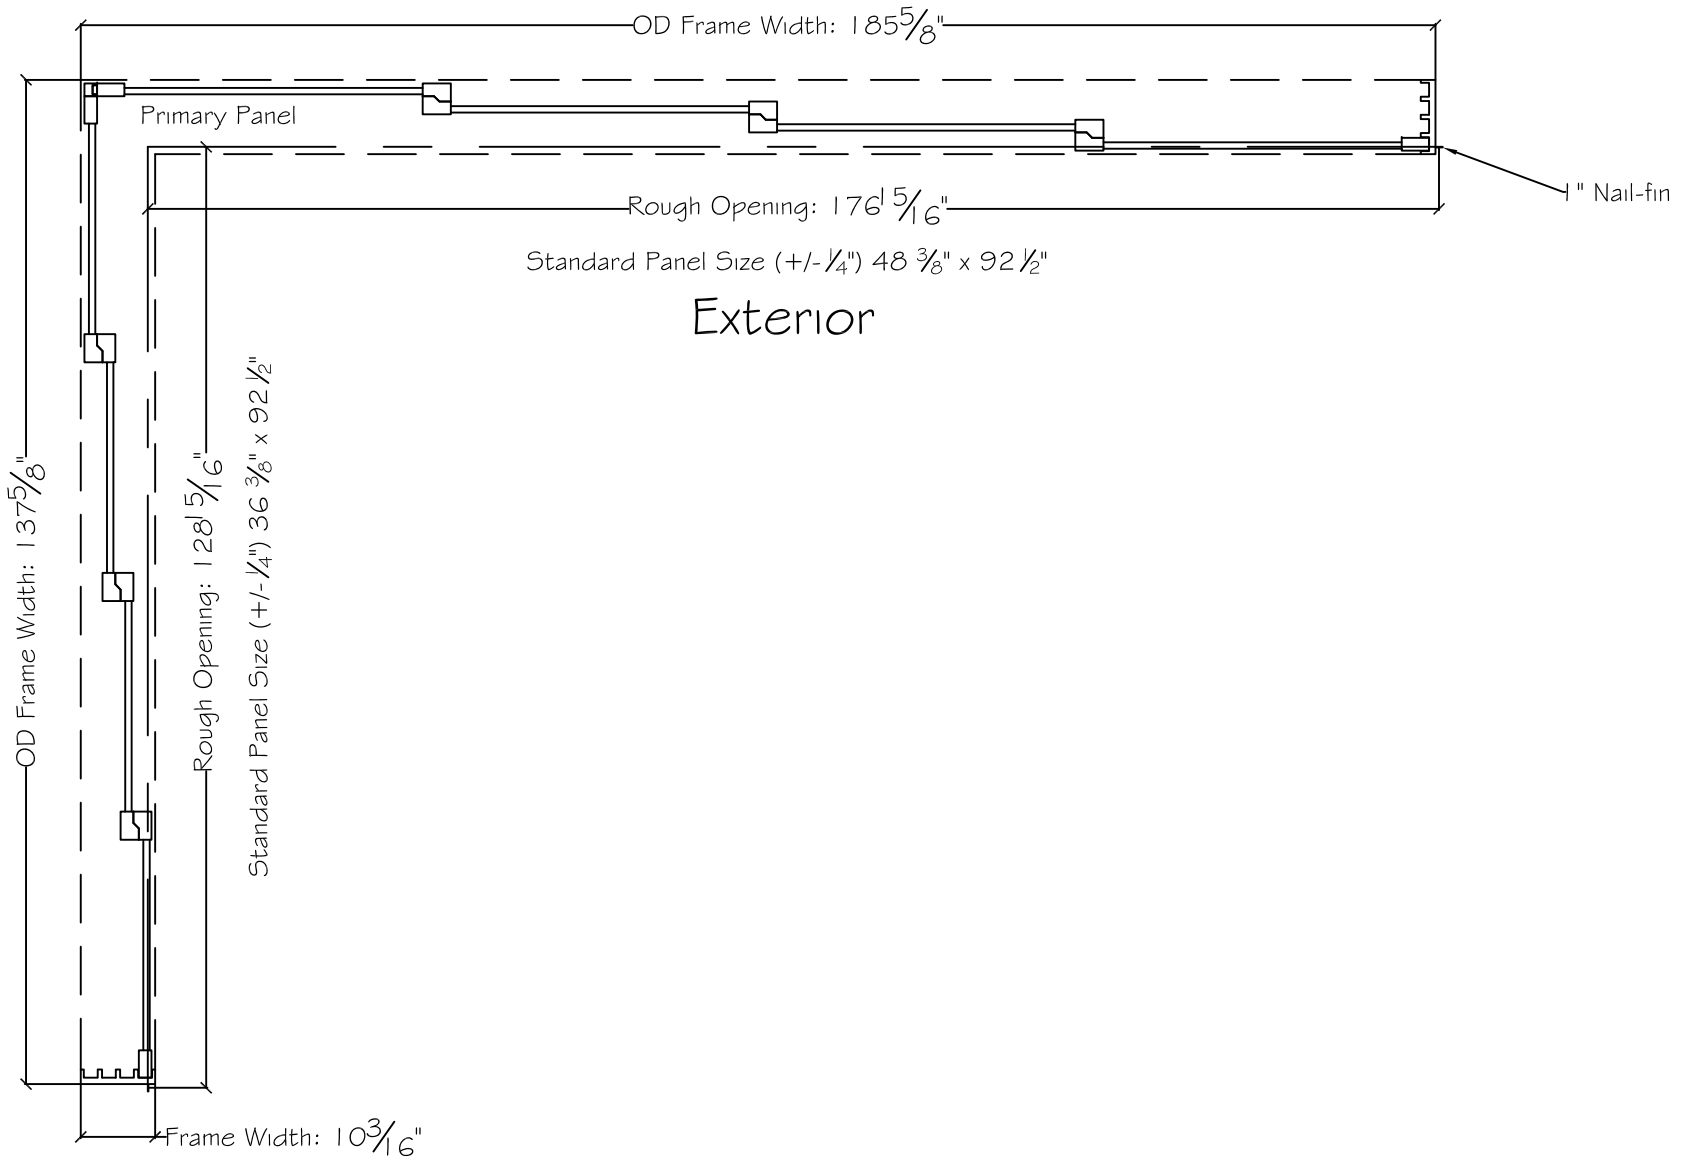

3750 Series Interior

Exterior

450 Delta Ave
Brea, Ca 92821
(714) 385-1202

Notice: This document contains information proprietary to and is protected by copyright of Win-Dor Inc. and shall not be copied, disclosed to others, or used for any purpose other than that for which it is given, without the written permission of Win-Dor Inc.

Project:	File name: 3750 Multislide 270 with 1 inch Nail-fin Ext.	Date: 20180627
Notes:	Layout: 120160 270.4.4P	Drawn by: J Johnson