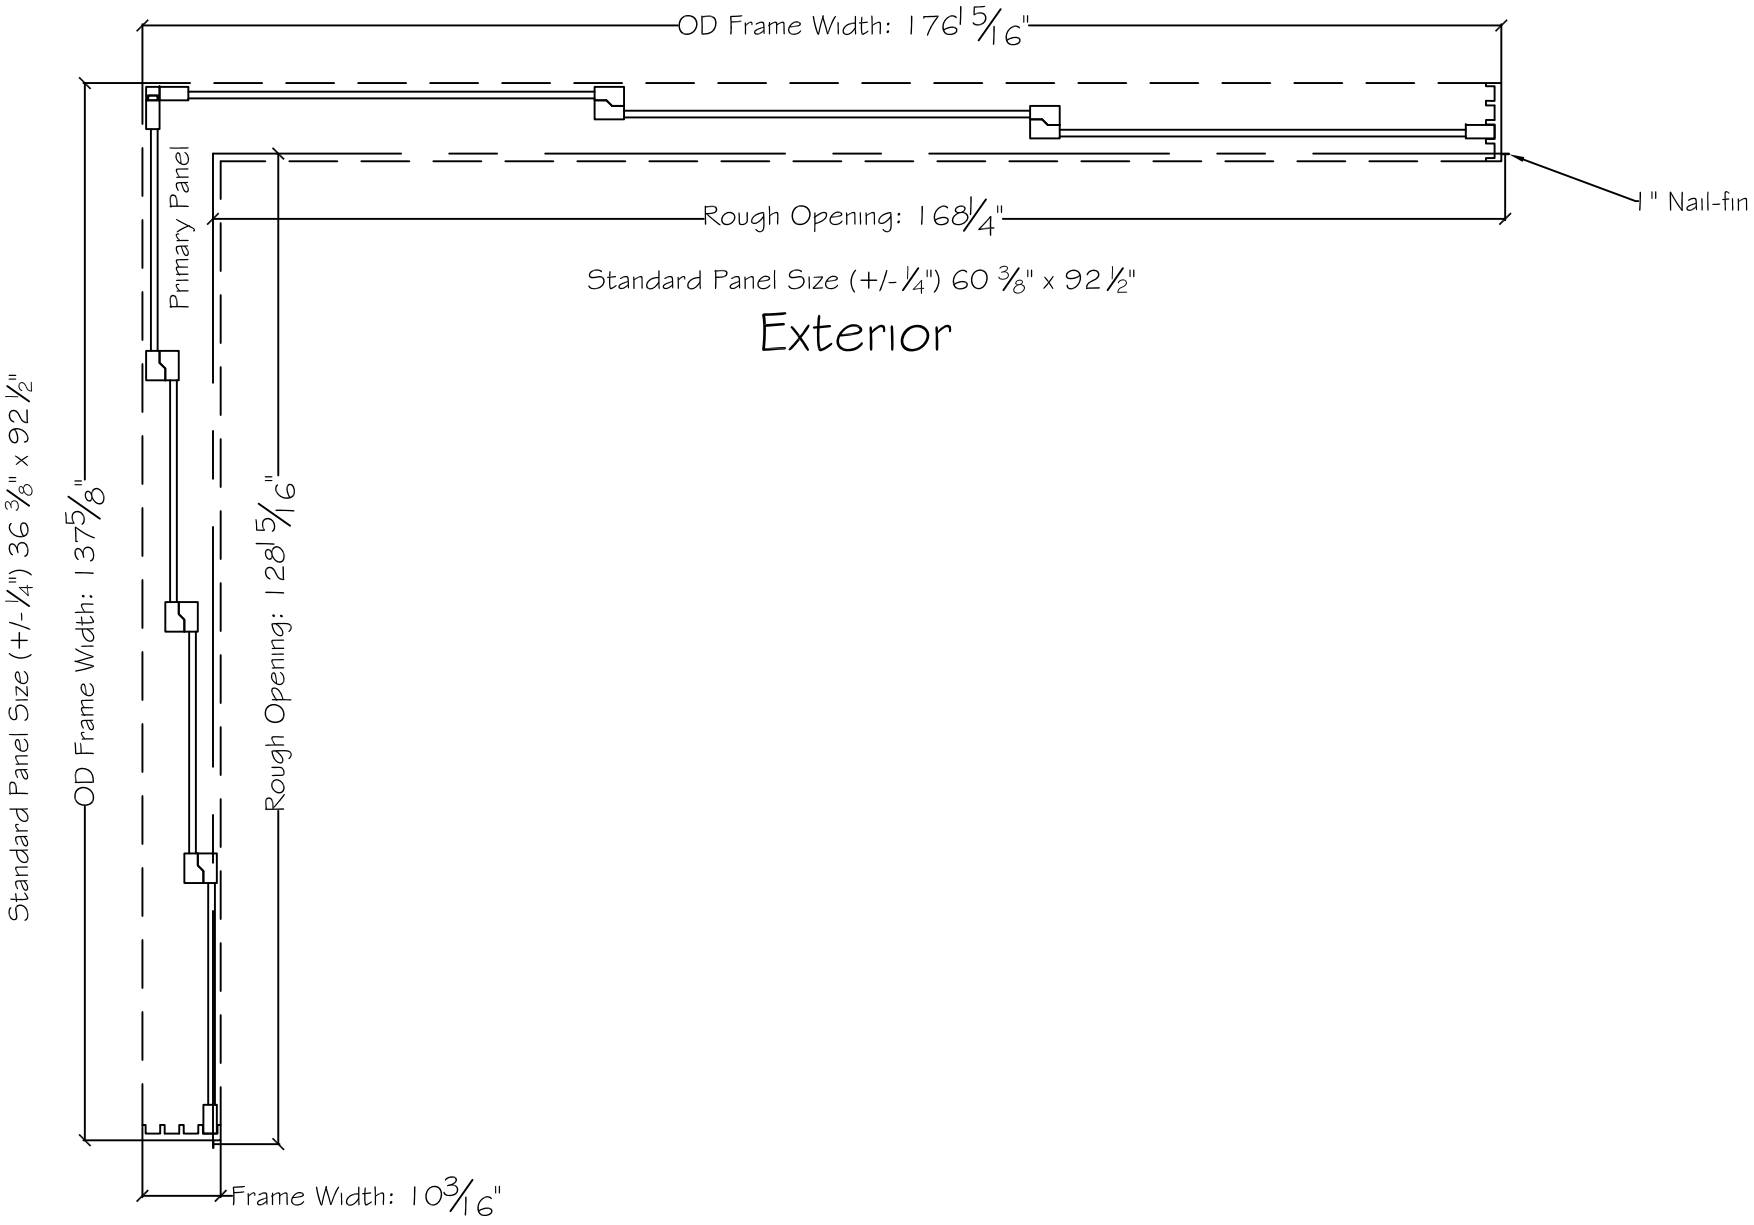

3750 Series Interior

450 Delta Ave
Brea, Ca 92821
(714) 385-1202

Notice: This document contains information proprietary to and is protected by copyright of Win-Dor Inc. and shall not be copied, disclosed to others, or used for any purpose other than that for which it is given, without the written permission of Win-Dor Inc.

Project:	File name: 3750 Multislide 270 with 1 inch Nail-fin Ext.	Date: 20180627
Notes:	Layout: 120150 2704P.3	Drawn by: J Johnson