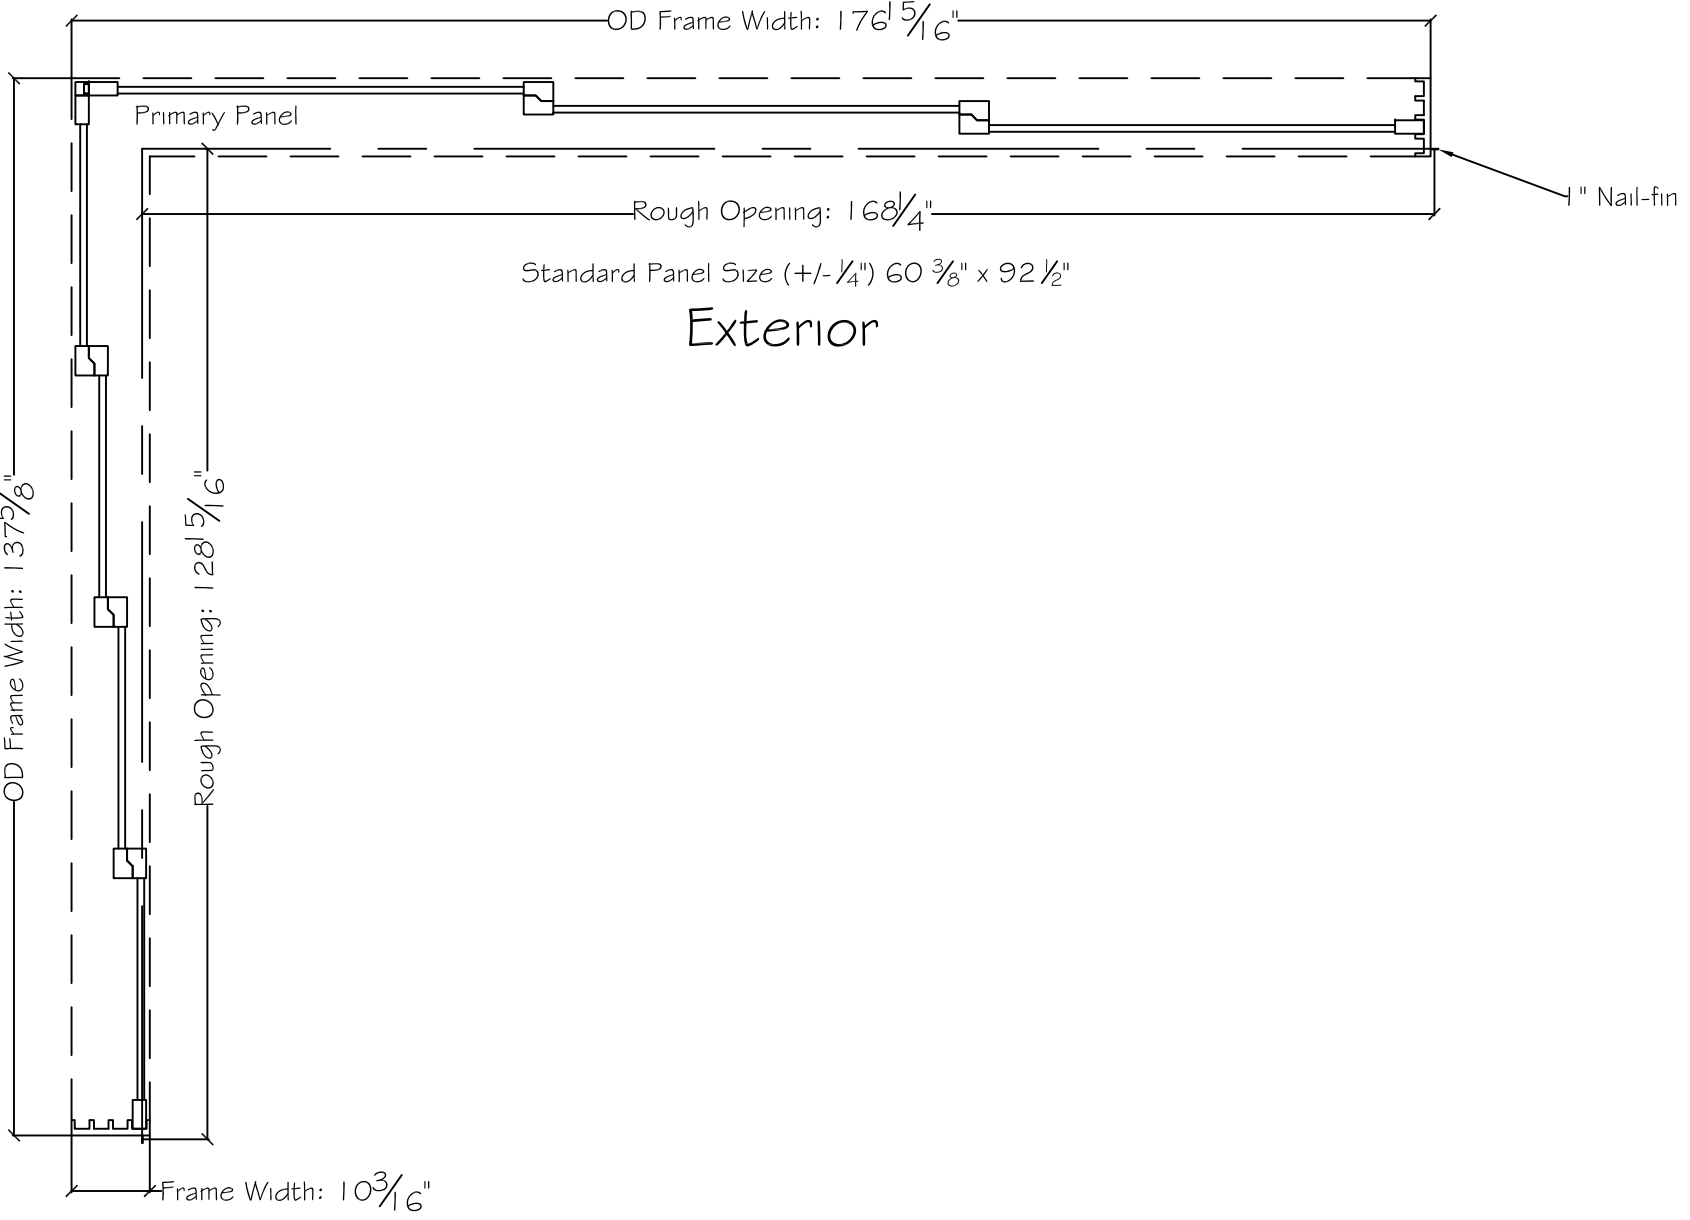

3750 Series Interior

450 Delta Ave
Brea, Ca 92821
(714) 385-1202

Notice: This document contains information proprietary to and is protected by copyright of Win-Dor Inc. and shall not be copied, disclosed to others, or used for any purpose other than that for which it is given, without the written permission of Win-Dor Inc.

Project:	File name: 3750 Multislide 270 with 1 inch Nail-fin Ext.	Date: 20180627
Notes:	Layout: 120150 2704.3P	Drawn by: J Johnson