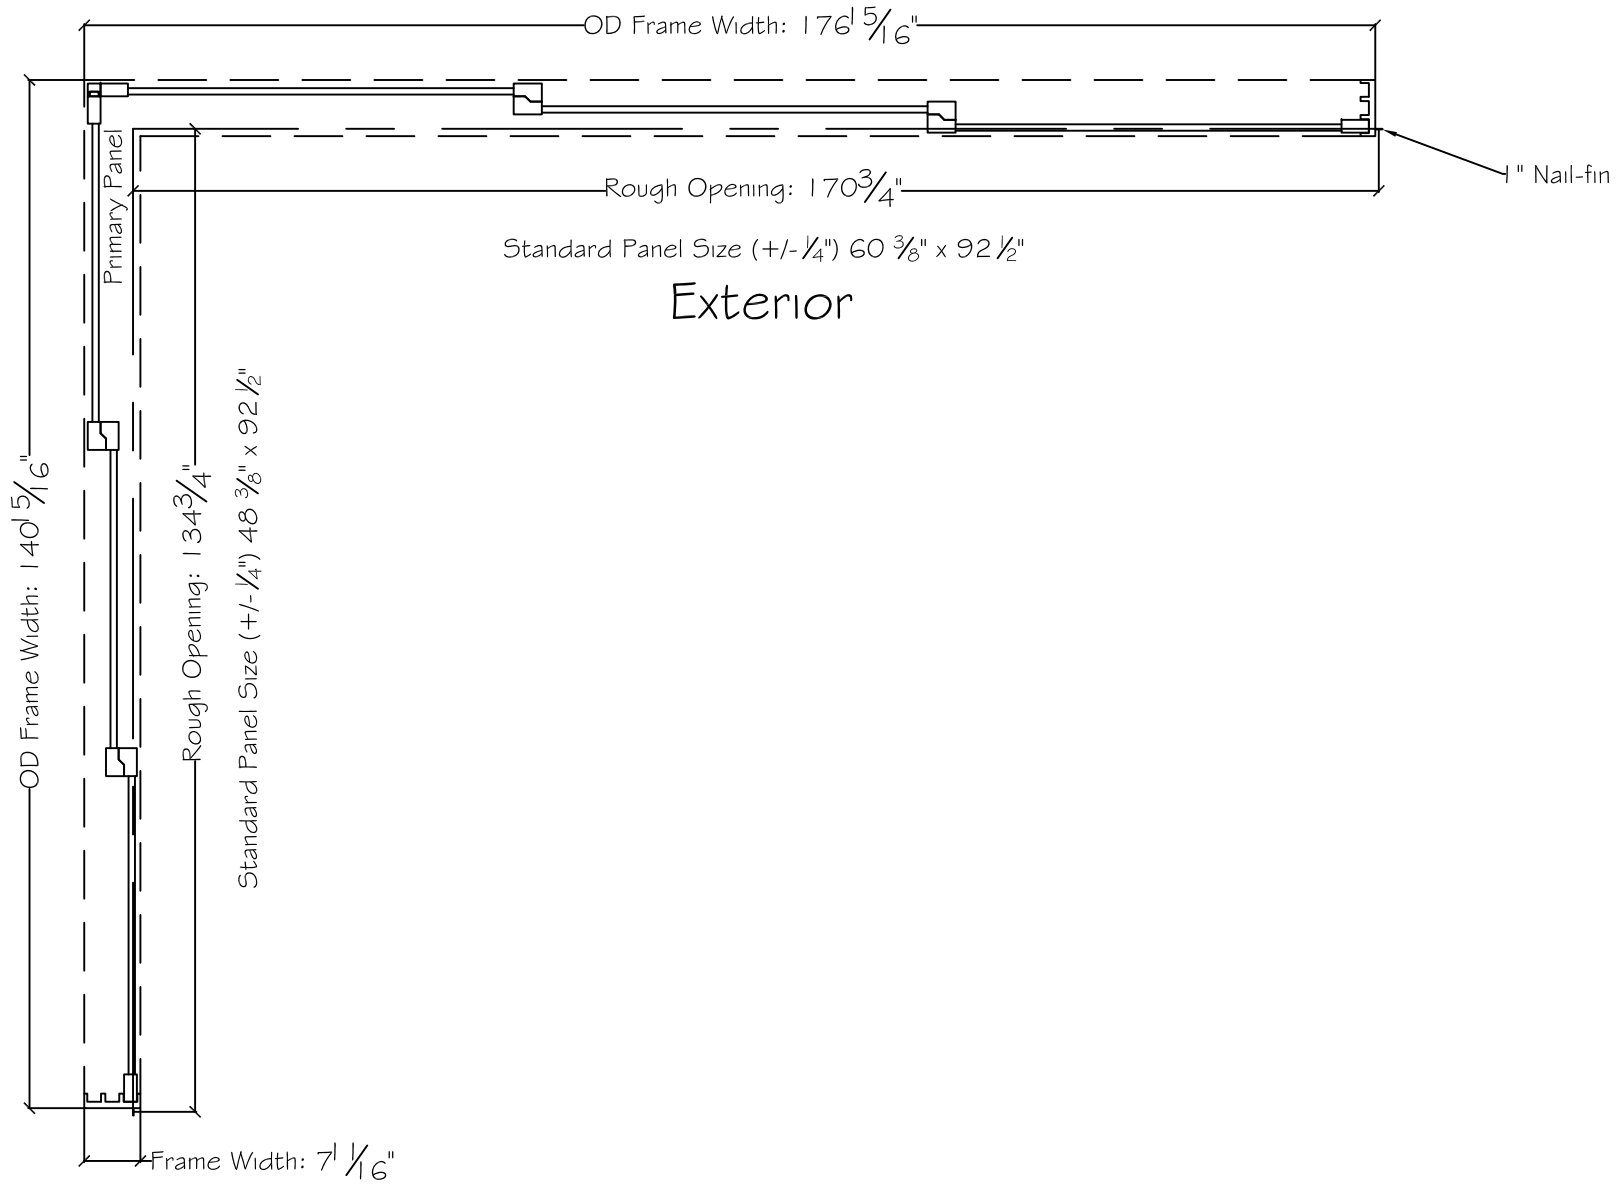

3750 Series Interior

450 Delta Ave
Brea, Ca 92821
(714) 385-1202

Notice: This document contains information proprietary to and is protected by copyright of Win-Dor Inc. and shall not be copied, disclosed to others, or used for any purpose other than that for which it is given, without the written permission of Win-Dor Inc.

Project:	File name: 3750 Multislide 270 with 1 inch Nail-fin Ext.	Date: 20180627
Notes:	Layout: 120150 270.3P.3	Drawn by: J Johnson