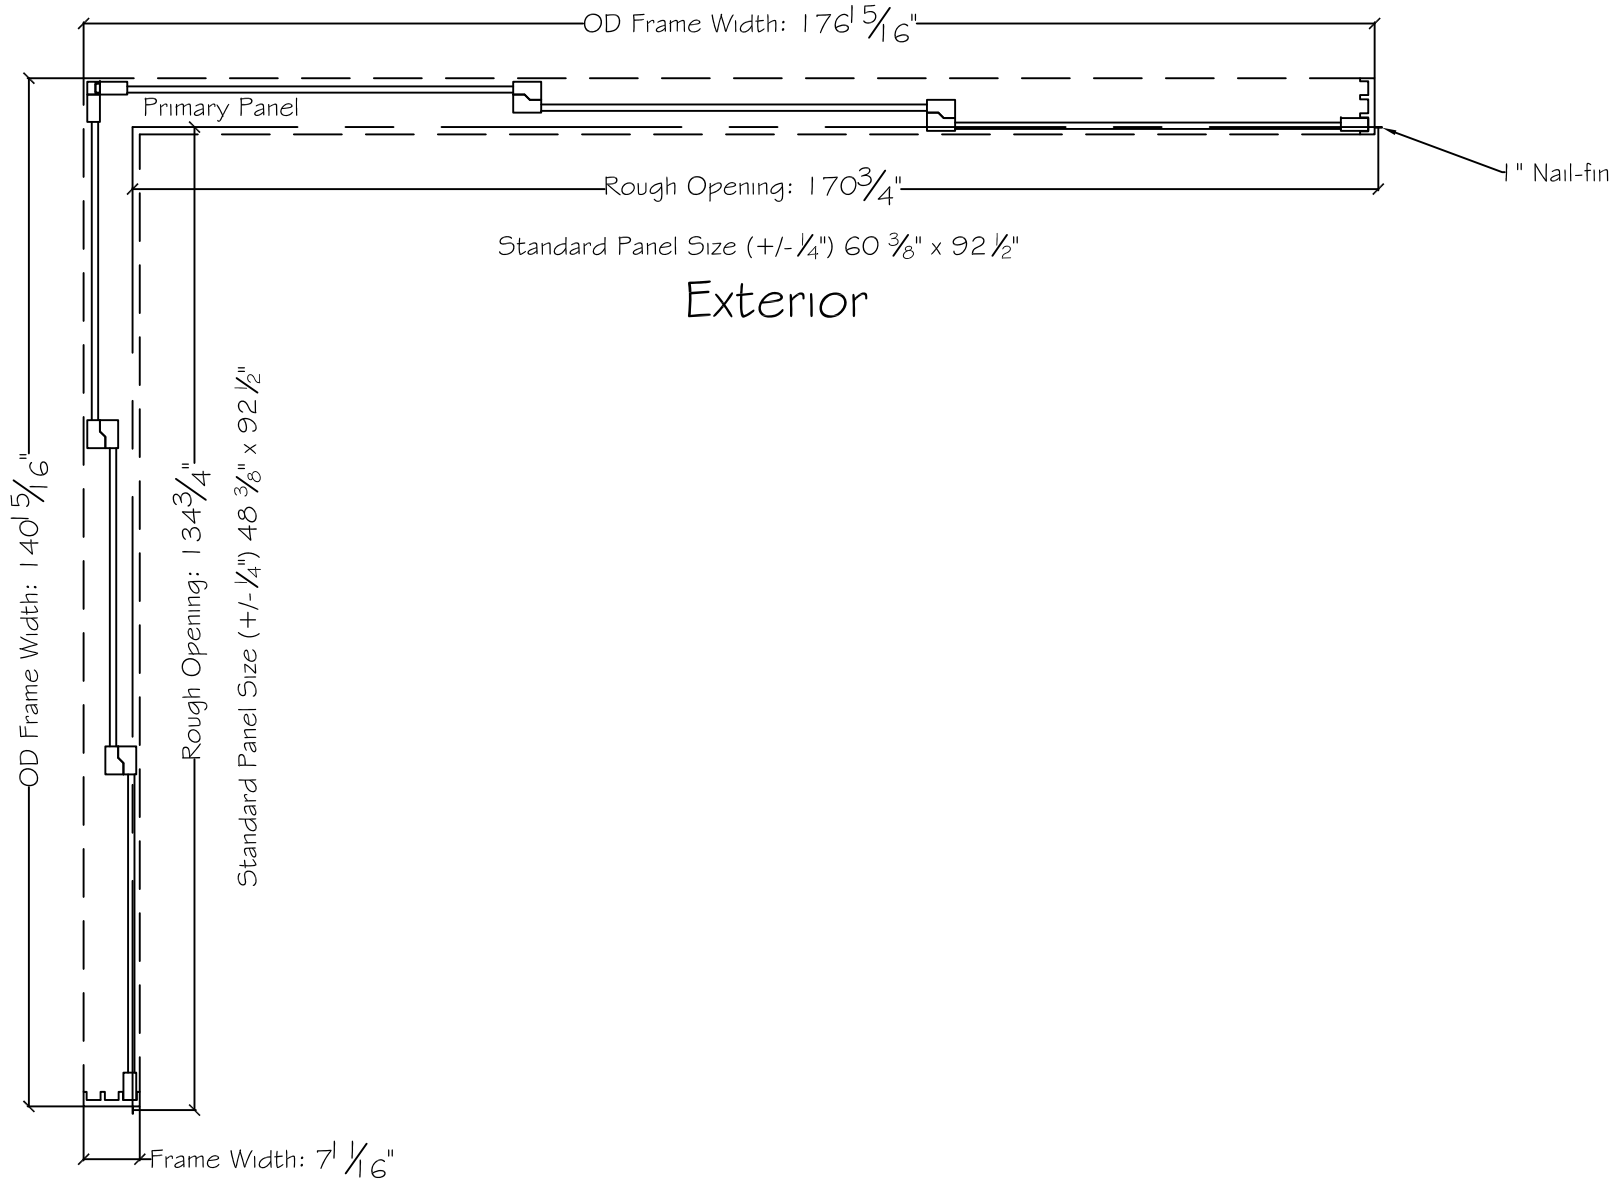

# 3750 Series Interior

450 Delta Ave  
Brea, Ca 92821  
(714) 385-1202

Notice: This document contains information proprietary to and is protected by copyright of Win-Dor Inc. and shall not be copied, disclosed to others, or used for any purpose other than that for which it is given, without the written permission of Win-Dor Inc.

|          |  |                     |
|----------|--|---------------------|
| Project: | File name: 3750 Multislide 270 with 1 inch Nail-fin Ext. | Date: 20180627      |
| Notes:   | Layout: 120150 270.3.3P                                  | Drawn by: J Johnson |