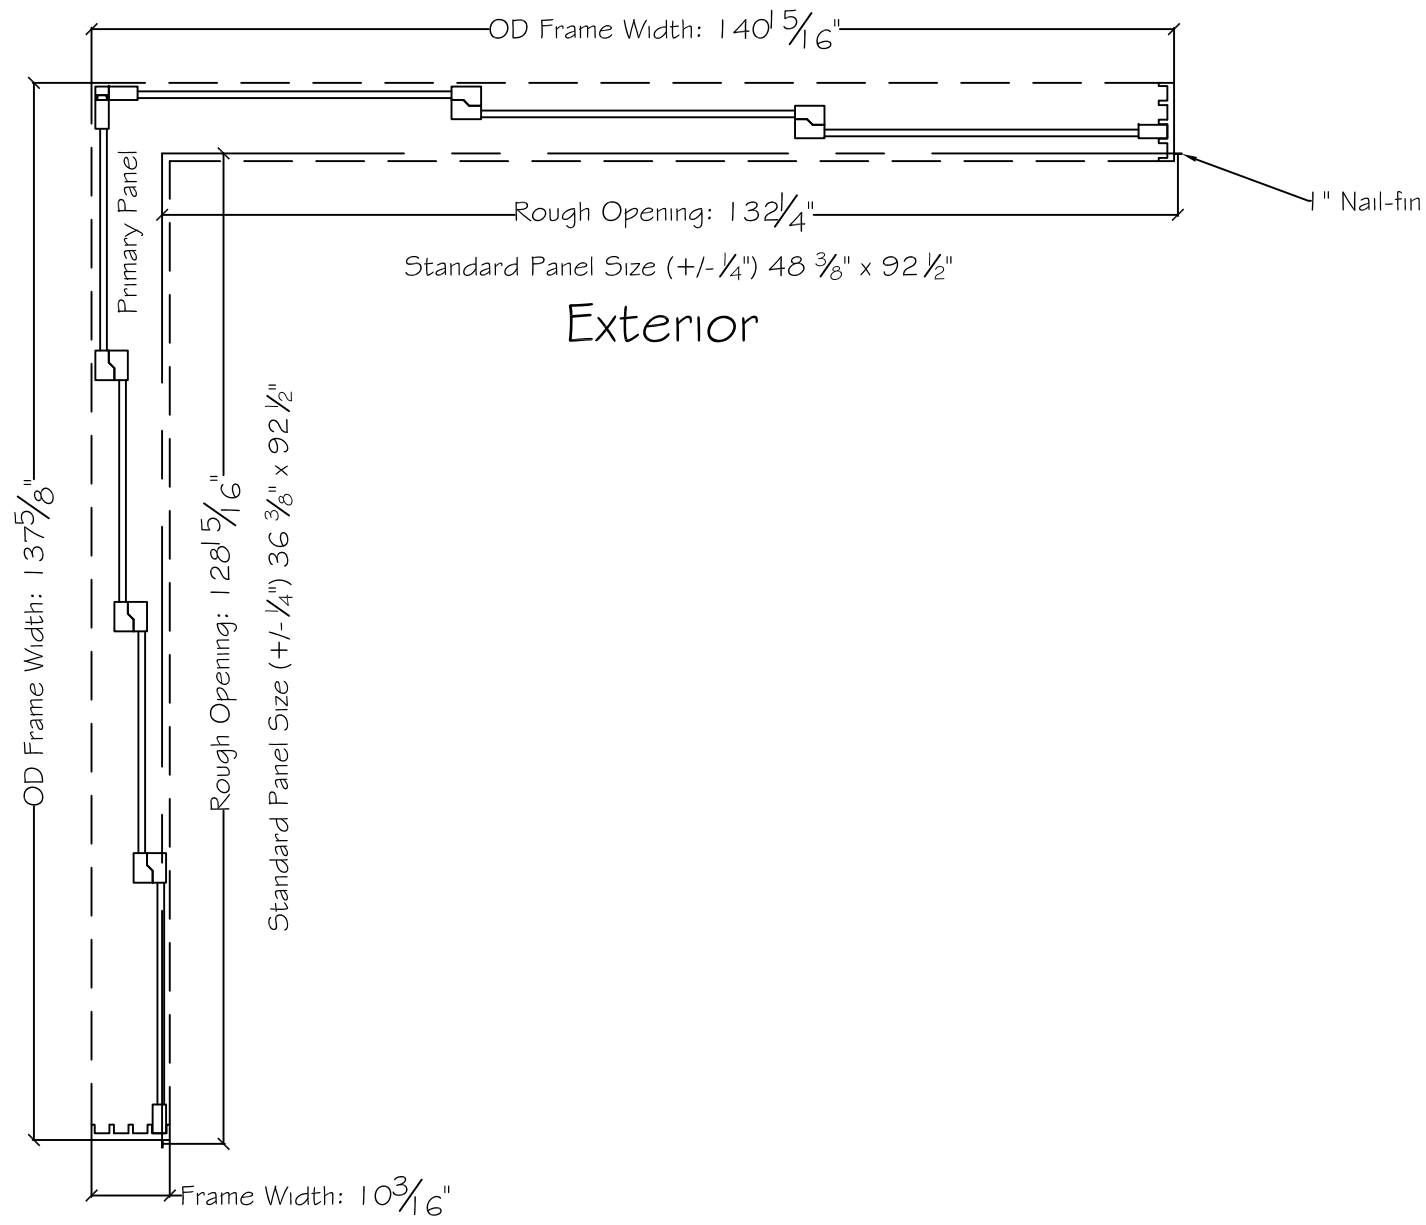

3750 Series Interior

Exterior

450 Delta Ave
 Brea, Ca 92821
 (714) 385-1202

Notice: This document contains information proprietary to and is protected by copyright of Win-Dor Inc. and shall not be copied, disclosed to others, or used for any purpose other than that for which it is given, without the written permission of Win-Dor Inc.

Project:	File name: 3750 Multislide 270 with 1 inch Nail-fin Ext.	Date: 20180627
Notes:	Layout: 120120 270.4P.3	Drawn by: J Johnson