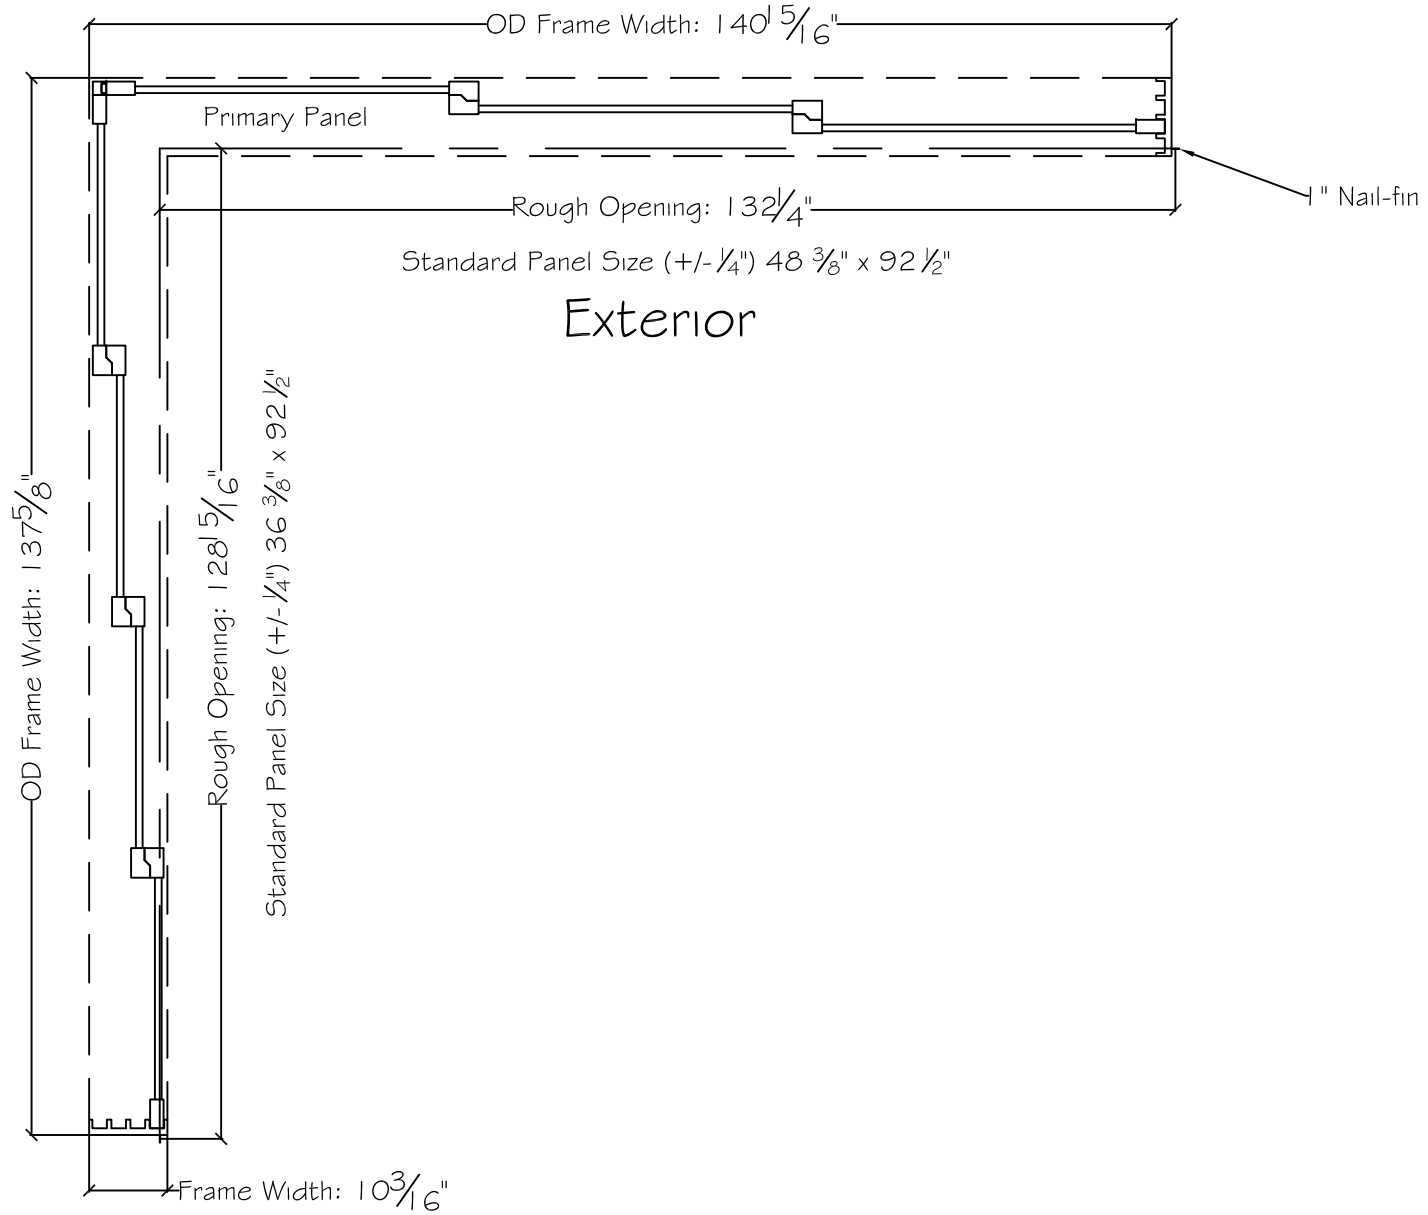

3750 Series Interior

450 Delta Ave
Brea, Ca 92821
(714) 385-1202

Notice: This document contains information proprietary to and is protected by copyright of Win-Dor Inc. and shall not be copied, disclosed to others, or used for any purpose other than that for which it is given, without the written permission of Win-Dor Inc.

| | | |
|----------|--|---------------------|
| Project: | File name: 3750 Multislide 270 with 1 inch Nail-fin Ext. | Date: 20180627 |
| Notes: | Layout: 120120 270.4.3P | Drawn by: J Johnson |