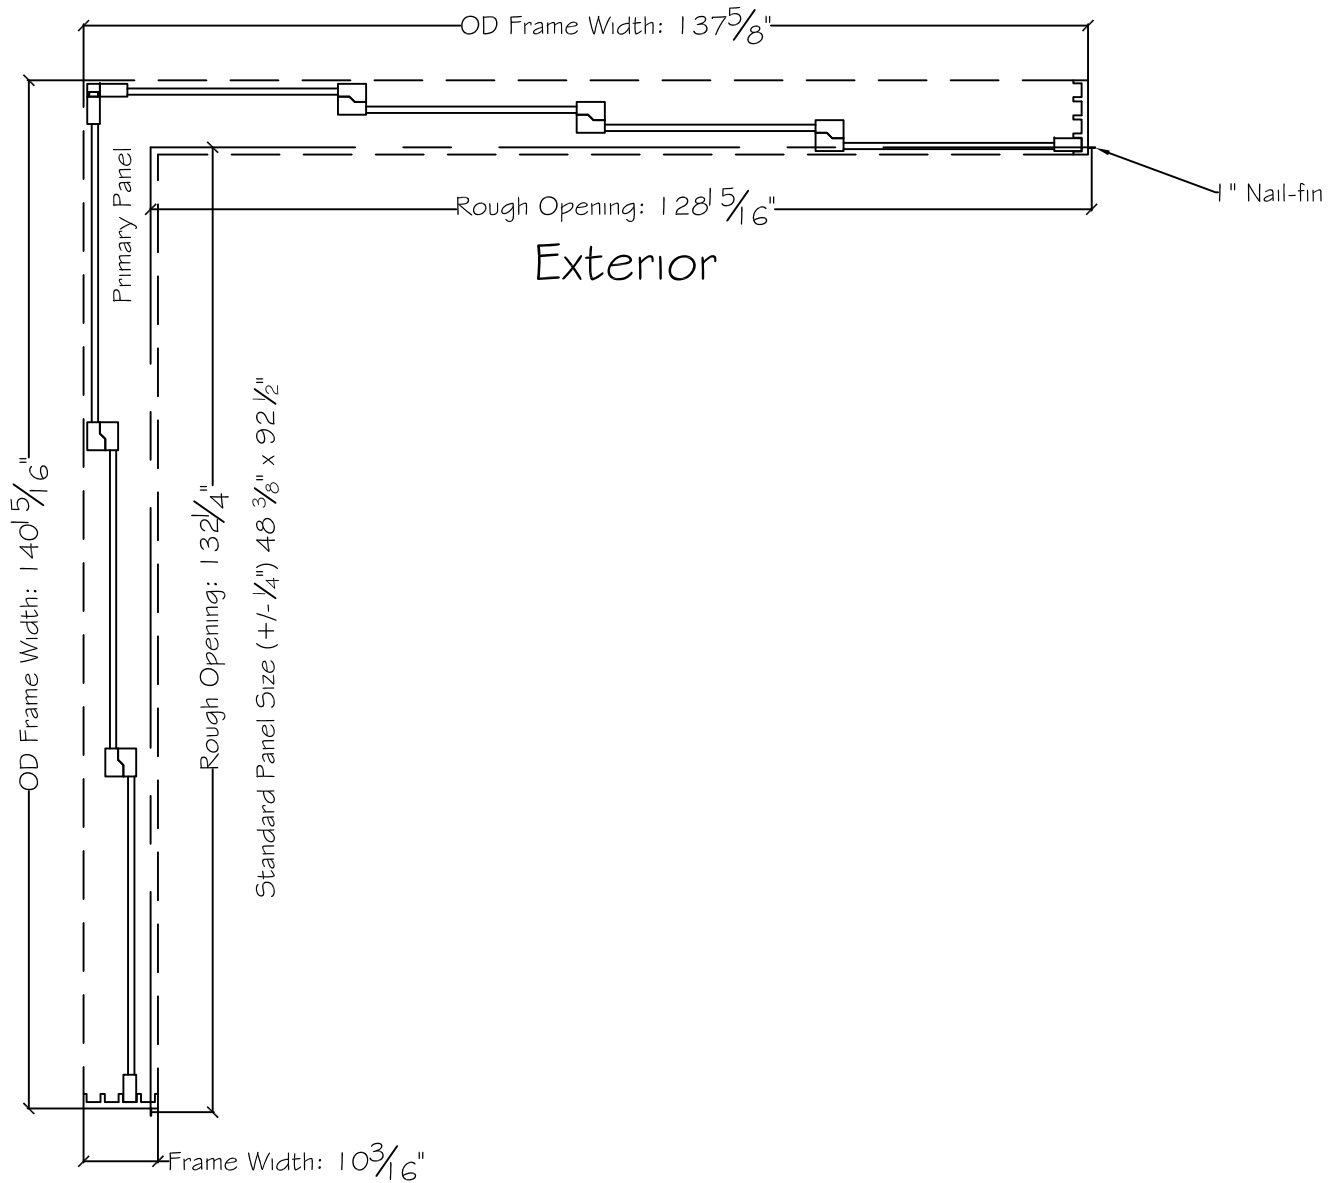

3750 Series Interior

Standard Panel Size (+/- 1/4") 36 3/8" x 92 1/2"

450 Delta Ave
Brea, Ca 92821
(714) 385-1202

Notice: This document contains information proprietary to and is protected by copyright of Win-Dor Inc. and shall not be copied, disclosed to others, or used for any purpose other than that for which it is given, without the written permission of Win-Dor Inc.

Project:	File name: 3750 Multislide 270 with 1 inch Nail-fin Ext.	Date: 20180627
Notes:	Layout: 120120 270.3P.4	Drawn by: J Johnson