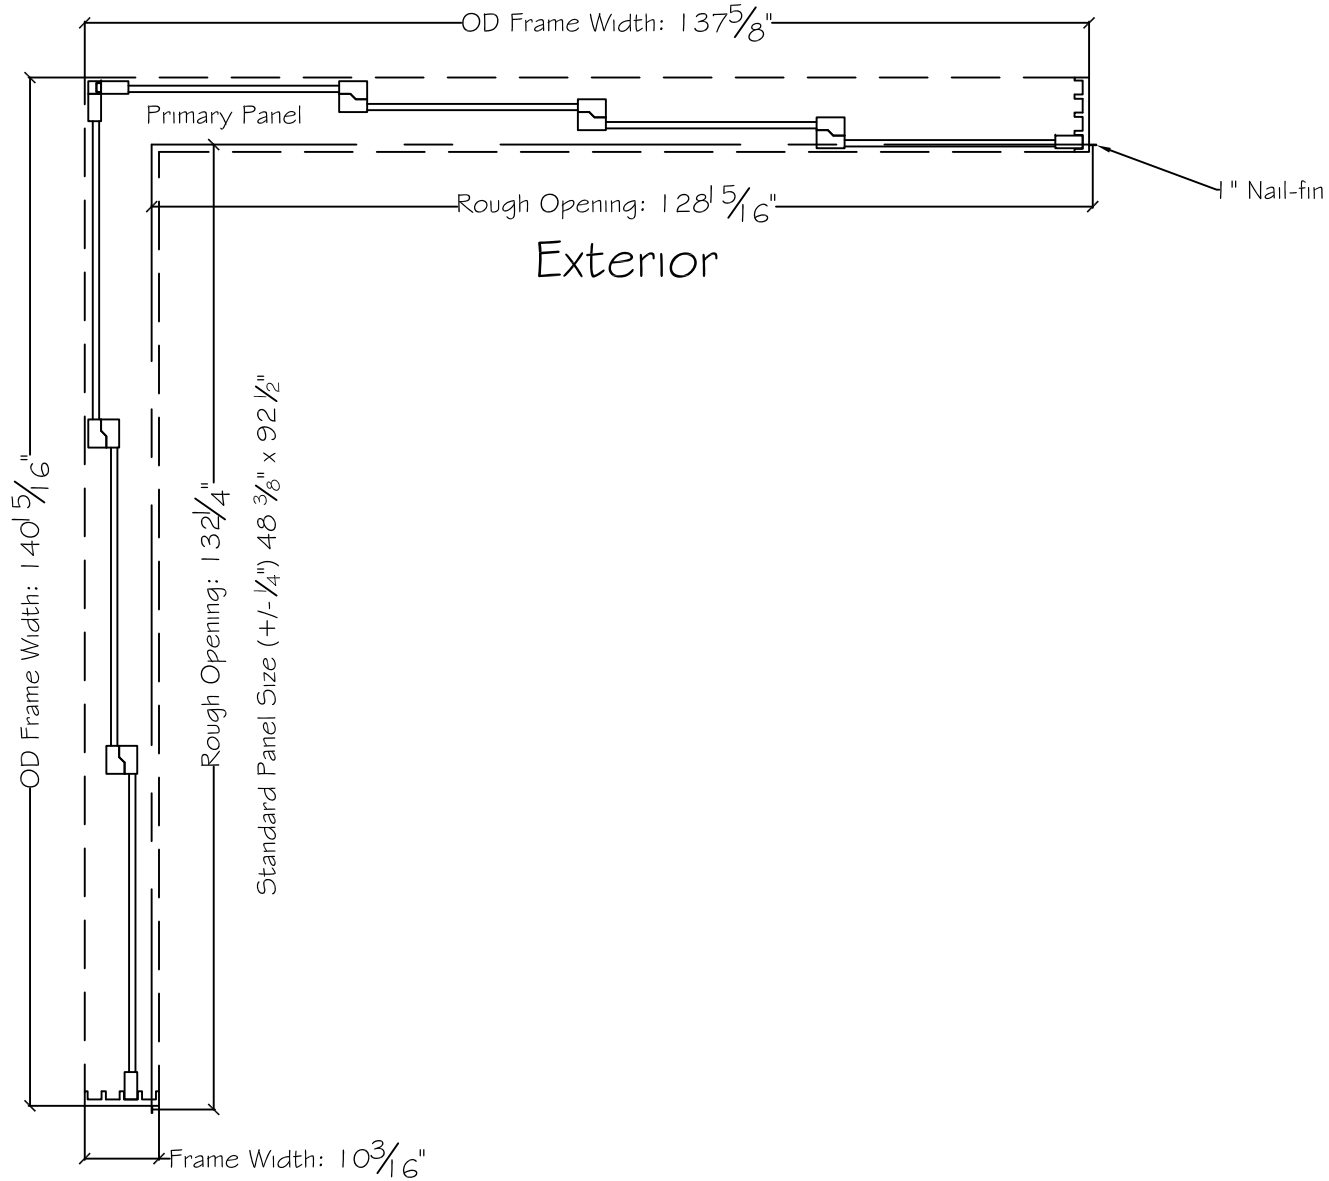

3750 Series Interior

Standard Panel Size (+/- 1/4") 36 3/8" x 92 1/2"

450 Delta Ave
Brea, Ca 92821
(714) 385-1202

Notice: This document contains information proprietary to and is protected by copyright of Win-Dor Inc. and shall not be copied, disclosed to others, or used for any purpose other than that for which it is given, without the written permission of Win-Dor Inc.

Project:	File name: 3750 Multislide 270 with 1 inch Nail-fin Ext.	Date: 20180627
Notes:	Layout: 120120 270.3.4P	Drawn by: J Johnson