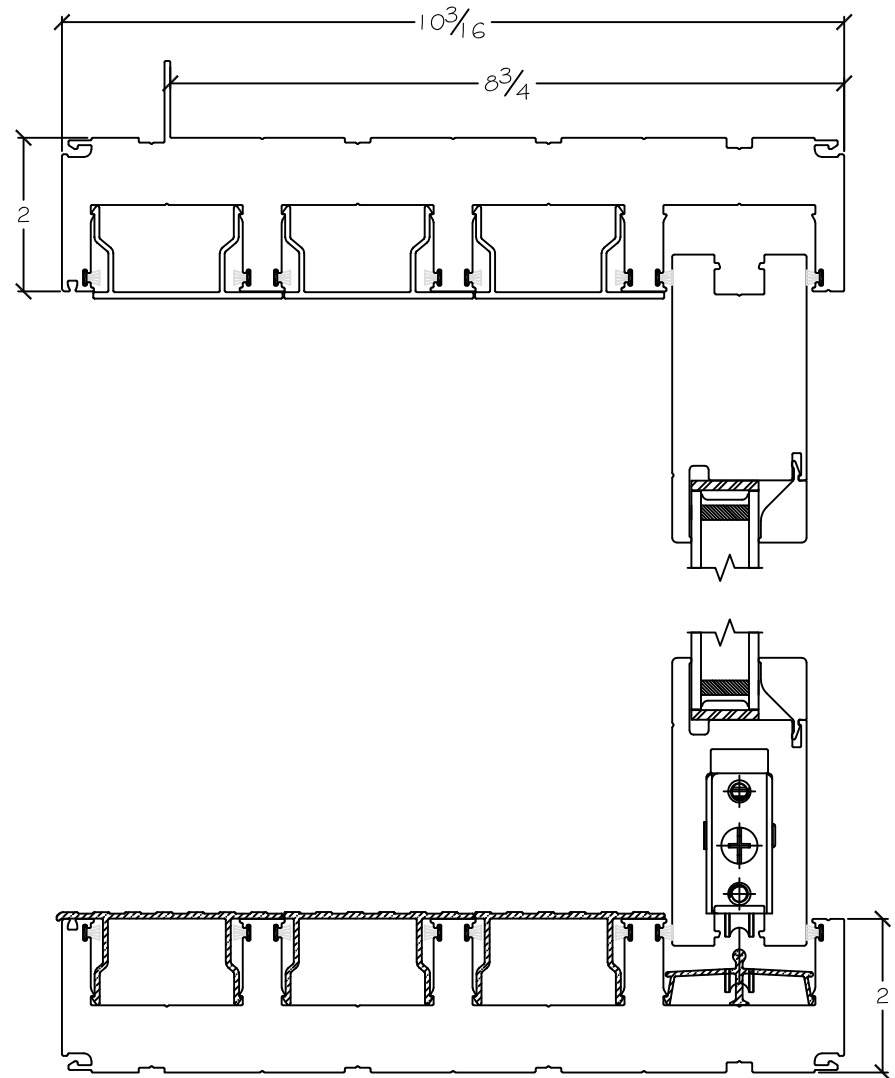

450 Delta Ave  
Brea, Ca 92821  
(714) 385-1202

Project:	File name: 3750 Multi Slide Door - OXXX Section Views - 1.375 inch Nail-fin	Date: 20180613
Notes:	Layout: Horizontal Section View	Drawn by: J Johnson

Drawn by: J Johnson