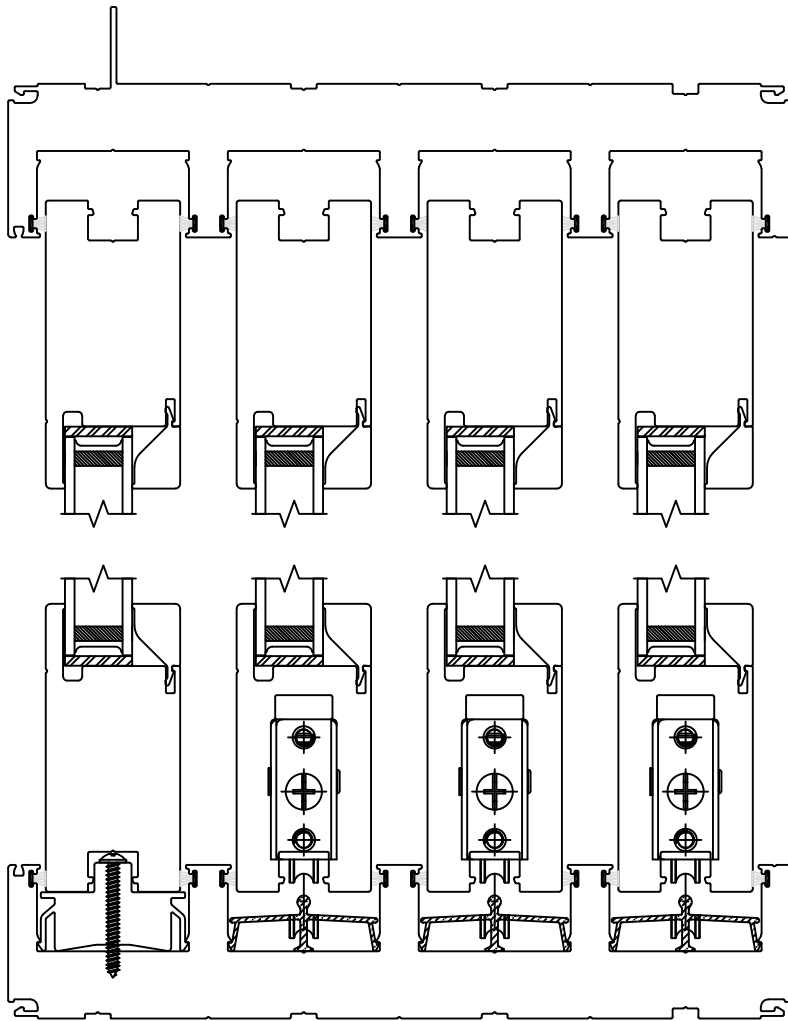

450 Delta Ave  
Brea, Ca 92821  
(714) 385-1202

Project:	File name: 3750 Multi Slide Door - OXXX Section Views - 1.375 inch Nail-fin	Date: 20180613
Notes:	Layout: Horizontal Section View	Drawn by: J Johnson

Drawn by: J Johnson