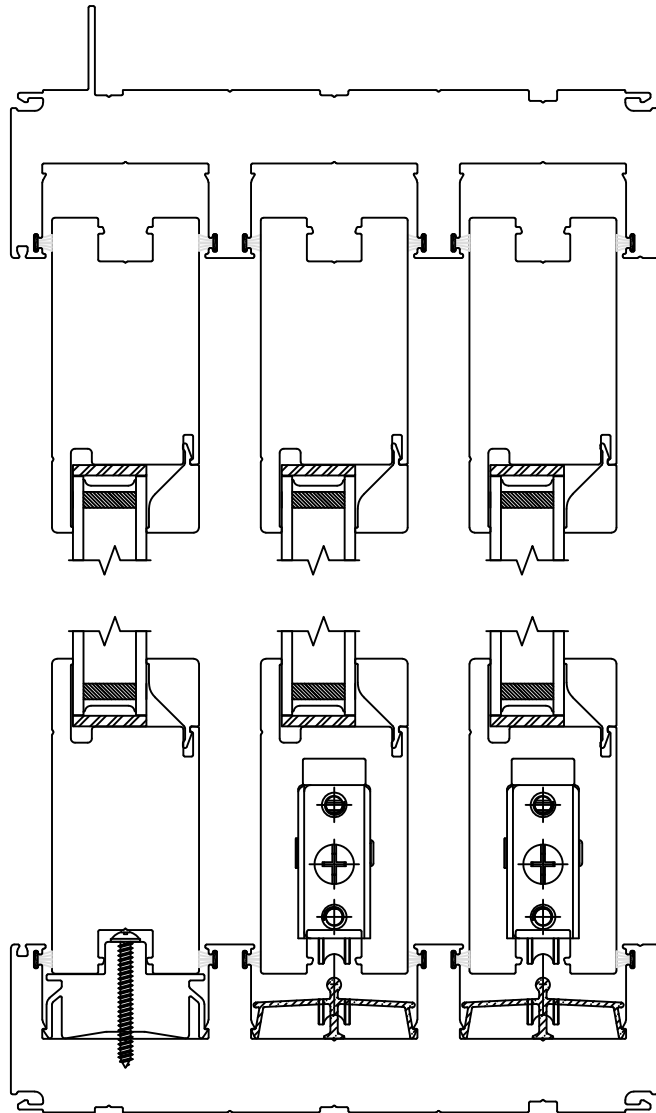

Notice: This document contains information proprietary to and is protected by copyright of Win-Dor Inc. and shall not be copied, disclosed to others, or used for any purpose other than that for which it is given, without the written permission of Win-Dor Inc.

WINDOR
www.windorsystems.com

450 Delta Ave
Brea, Ca 92821
(714) 385-1202

Project:	File name: 3750 Multi Slide Door - OXX Section Views - 1 inch Nail-fin	Date: 20180612
Notes:	Layout: Vertical Section View	Drawn by: J Johnson