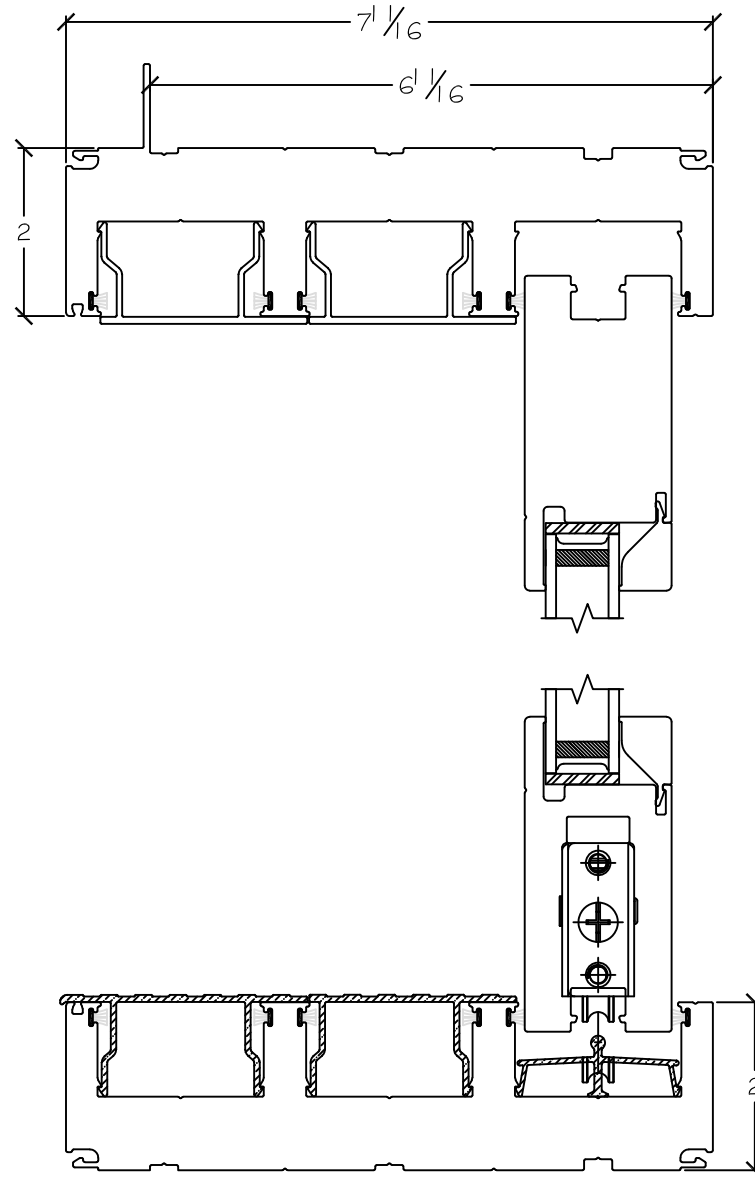

Notice: This document contains information proprietary to and is protected by copyright of Win-Dor Inc. and shall not be copied, disclosed to others, or used for any purpose other than that for which it is given, without the written permission of Win-Dor Inc.

WINDOR
www.windorsystems.com

450 Delta Ave
Brea, Ca 92821
(714) 385-1202

Project:	File name: 3750 Multi Slide Door - OXX Section Views - 1 inch Nail-fin	Date: 20180612
Notes:	Layout: Vertical Section View	Drawn by: J Johnson