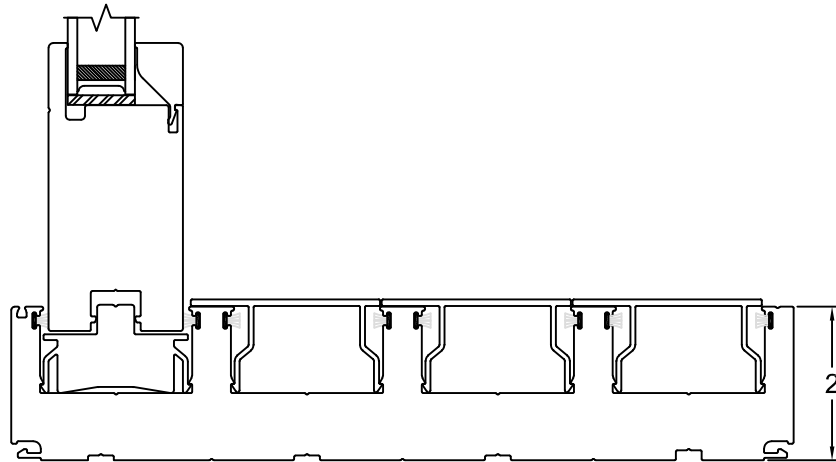

450 Delta Ave
Brea, Ca 92821
(714) 385-1202

Project:	File name: 3750 Multi Slide Door - 4 Track Direct Set - 1.375 Inch Nail-fin	Date: 20200608
Notes:	Layout: Horizontal Section View	Drawn by: J Johnson

WINDOR
www.windorsystems.com

450 Delta Ave
Brea, Ca 92821
(714) 385-1202

Project:	File name: 3750 Multi Slide Door - 4 Track Direct Set - 1.375 Inch Nail-fin	Date: 20200608
Notes:	Layout: Vertical Section View	Drawn by: J Johnson