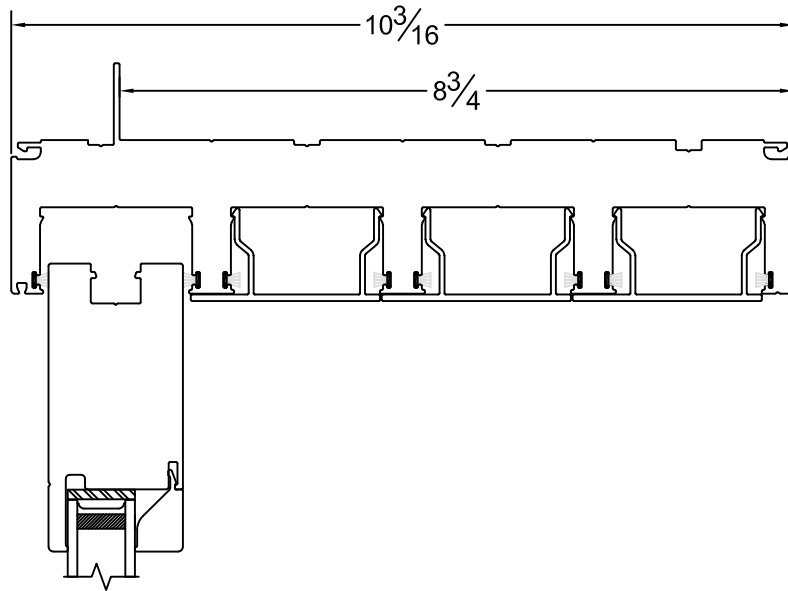

450 Delta Ave
Brea, Ca 92821
(714) 385-1202

Project:	File name: 3750 Multi Slide Door - 4 Track Direct Set - 1.375 Inch Nail-fin	Date: 20200608
Notes:	Layout: Horizontal Section View	Drawn by: J Johnson

WINDOR
www.windorsystems.com

450 Delta Ave
Brea, Ca 92821
(714) 385-1202

Project:	File name: 3750 Multi Slide Door - 4 Track Direct Set - 1.375 Inch Nail-fin	Date: 20200608
Notes:	Layout: Vertical Section View	Drawn by: J Johnson