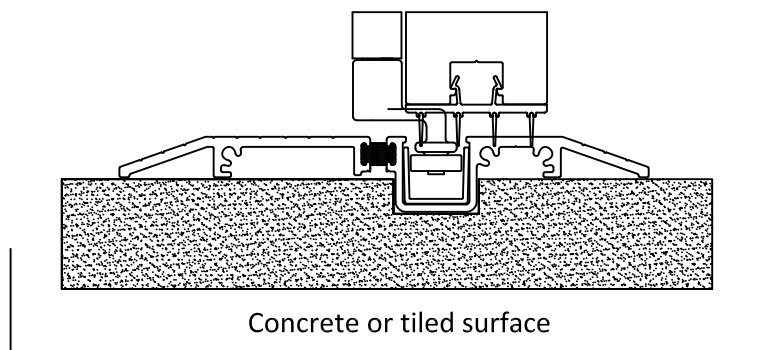

Folding Door Sill Options

Sill solutions for every need

WinDor's 3750 Folding Door comes standard with our weather resistant sill. Our product using this sill has received a performance rating of Light Commercial 30 using the AAMA-101 standard.

ADA and Flush Sill options

We also have two sill alternatives. The extruded ADA Sill will satisfy most requirements when used in a commercial applications. Our Flush Sill is for the custom install where esthetics are of the utmost importance. Windor's performance rating and test results do not apply for the ADA and flush sill.

ADA Sill

Flush Sill

Please note. While the ADA and Flush Sills are very attractive options, it is not intended for all applications. Low or flush sills are not able to withstand air and water intrusion like the weather resistant sills. Your projects exposure, elevation and overhang will determined how this sill performs. It is also important that you include a mop zone adjacent to these doors, when choosing this options.