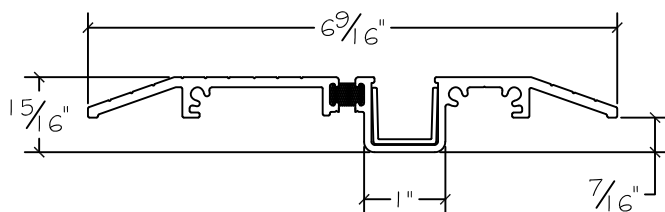

Flush Sill

Please note. While the ADA and Flush Sills are very attractive options, it is not intended for all applications. Low or flush sills are not able to withstand air and water intrusion like the weather resistant sills. Your projects exposure, elevation and overhang will determined how this sill performs. It is also important that you include a mop zone adjacent to these doors, when choosing this options.