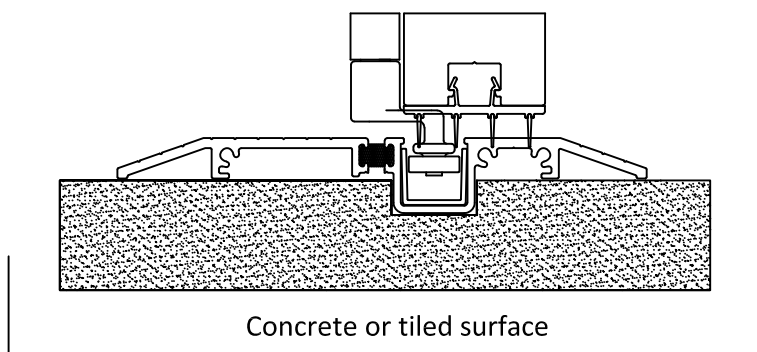

Sill solutions for every need

WinDor's 3750 Folding Door comes standard with our weather resistant sill. Our product using this sill has received a performance rating of Light Commercial 30 using the AAMA-101 standard.

Please note. While the ADA and Flush Sills are very attractive options, it is not intended for all applications. Low or flush sills are not able to withstand air and water intrusion like the weather resistant sills. Your projects exposure, elevation and overhang will determined how this sill performs. It is also important that you include a mop zone adjacent to these doors, when choosing this options.