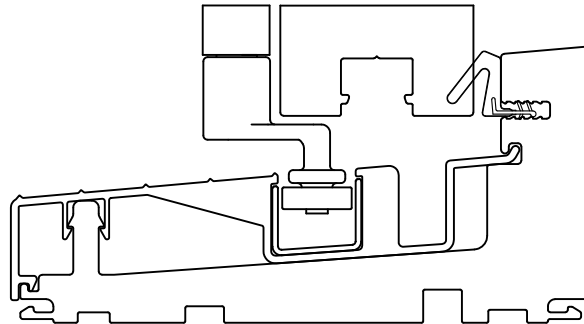

Sill solutions for every need

WinDor's 3750 Folding Door comes standard with our weather resistant sill. Our product using this sill has received a performance rating of Light Commercial 30 using the AAMA-101 standard.