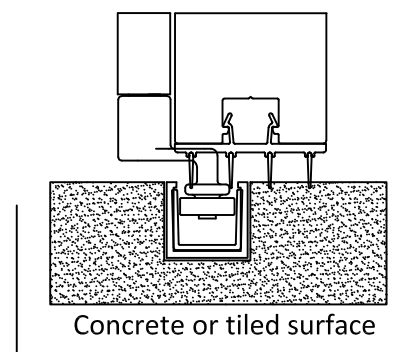

Please note. While the ADA and Flush Sills are very attractive options, it is not intended for all applications. Low or flush sills are not able to withstand air and water intrusion like the weather resistant sills. Your projects exposure, elevation and overhang will determined how this sill performs. It is also important that you include a mop zone adjacent to these doors, when choosing this options.