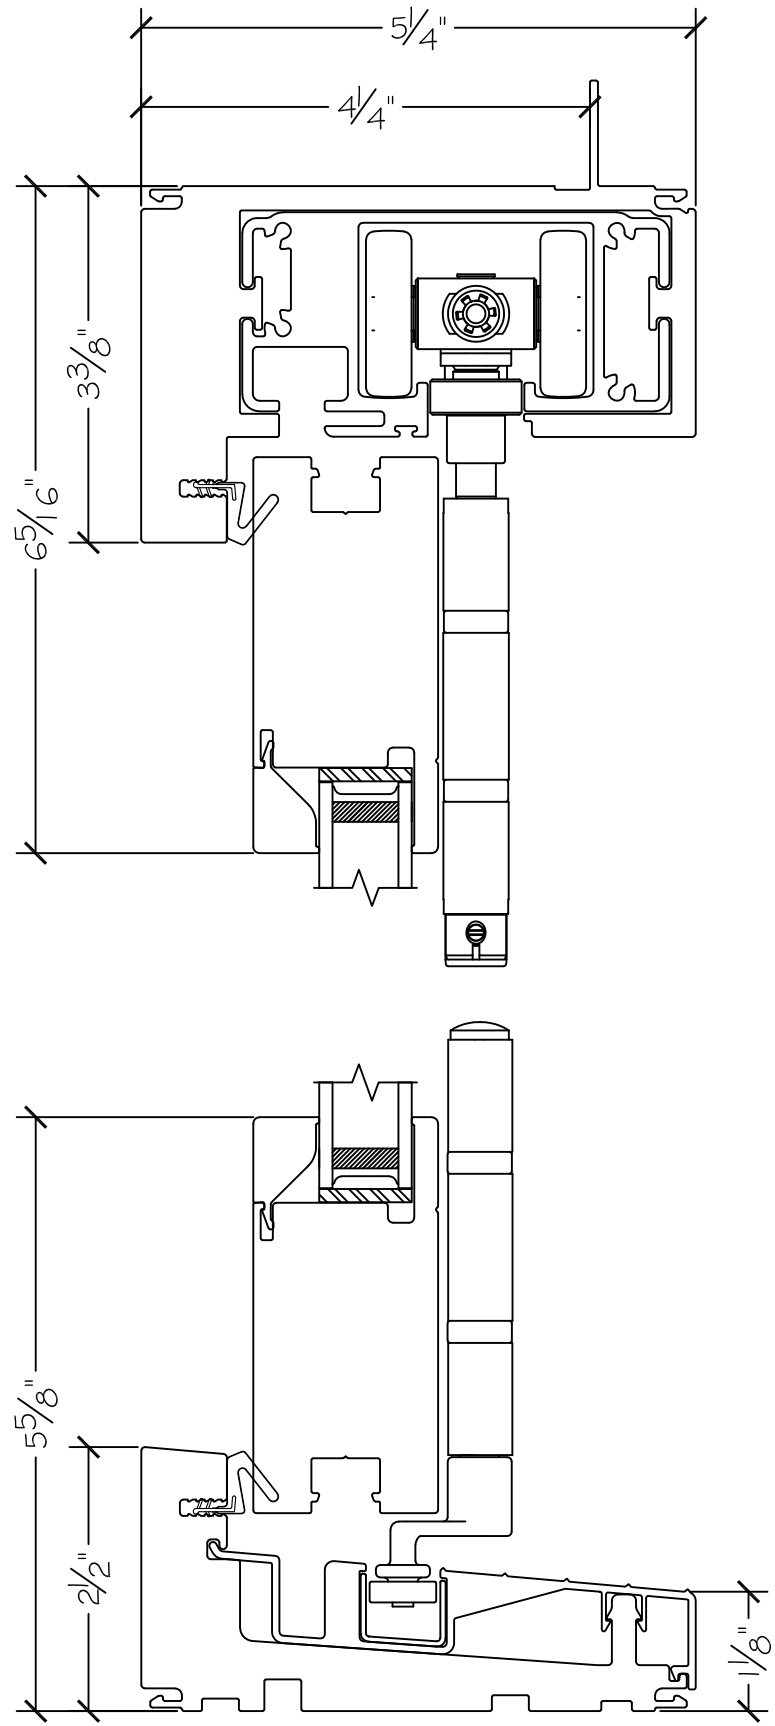

Project:

File name: 3750 Folding Door Section View - 8.0.8 - 1 inch Nail-fin

Date: 20180706

Notes:

Layout: 8.0.8 Horizontal Section View

Drawn by: J Johnson

Notice: This document contains information proprietary to and is protected by copyright of Win-Dor Inc. and shall not be copied, disclosed to others, or used for any purpose other than that for which it is given, without the written permission of Win-Dor Inc.

WINDOR
www.windorsystems.com

450 Delta Ave
Brea, Ca 92822
(714) 385-1202

Project:
Notes:

File name: 3750 Folding Door Section View - 8.0.8 - 1 inch Nail-fin
Layout: 8.0.8 Vertical Section View

Date: 20180706
Drawn by: J Johnson