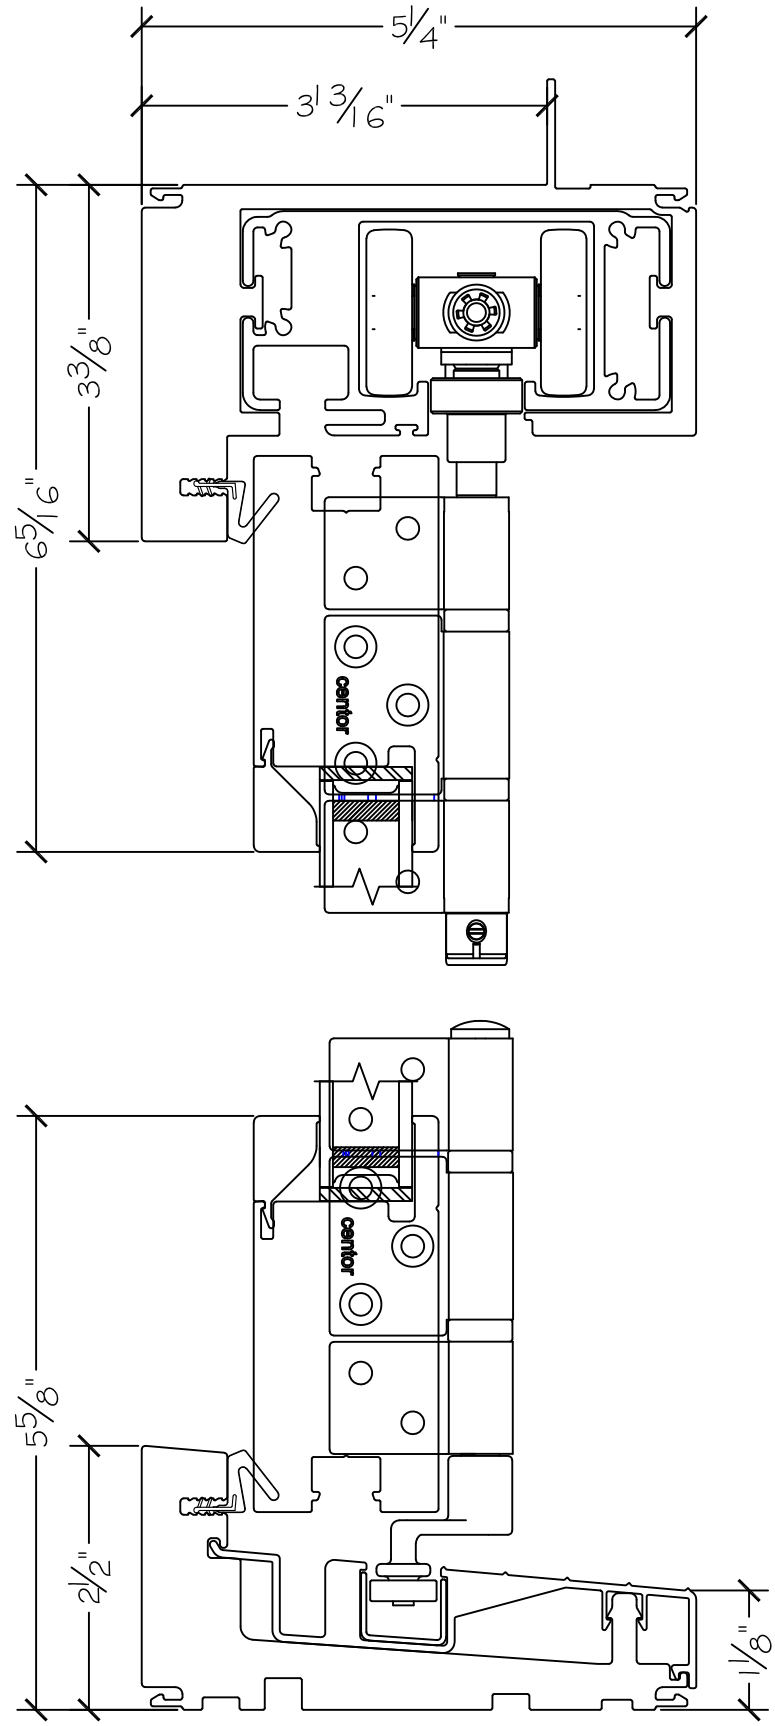

Project:
Notes:

File name: 3750 Folding Door Section View - 7.3.4 - 1.375 inch Nail-fin
Layout: 7.3.4 Horizontal Section View

Date: 20171212
Drawn by: J Johnson

Notice: This document contains information proprietary to and is protected by copyright of Win-Dor Inc. and shall not be copied, disclosed to others, or used for any purpose other than that for which it is given, without the written permission of Win-Dor Inc.

450 Delta Ave
Brea, Ca 92821
(714) 385-1202

Project:

File name: 3750 Folding Door Section View - 7.3.4 - 1.375 inch Nail-fin

Date: 20171212

Notes:

Layout: 7.3.4 Vertical Section View

Drawn by: J Johnson