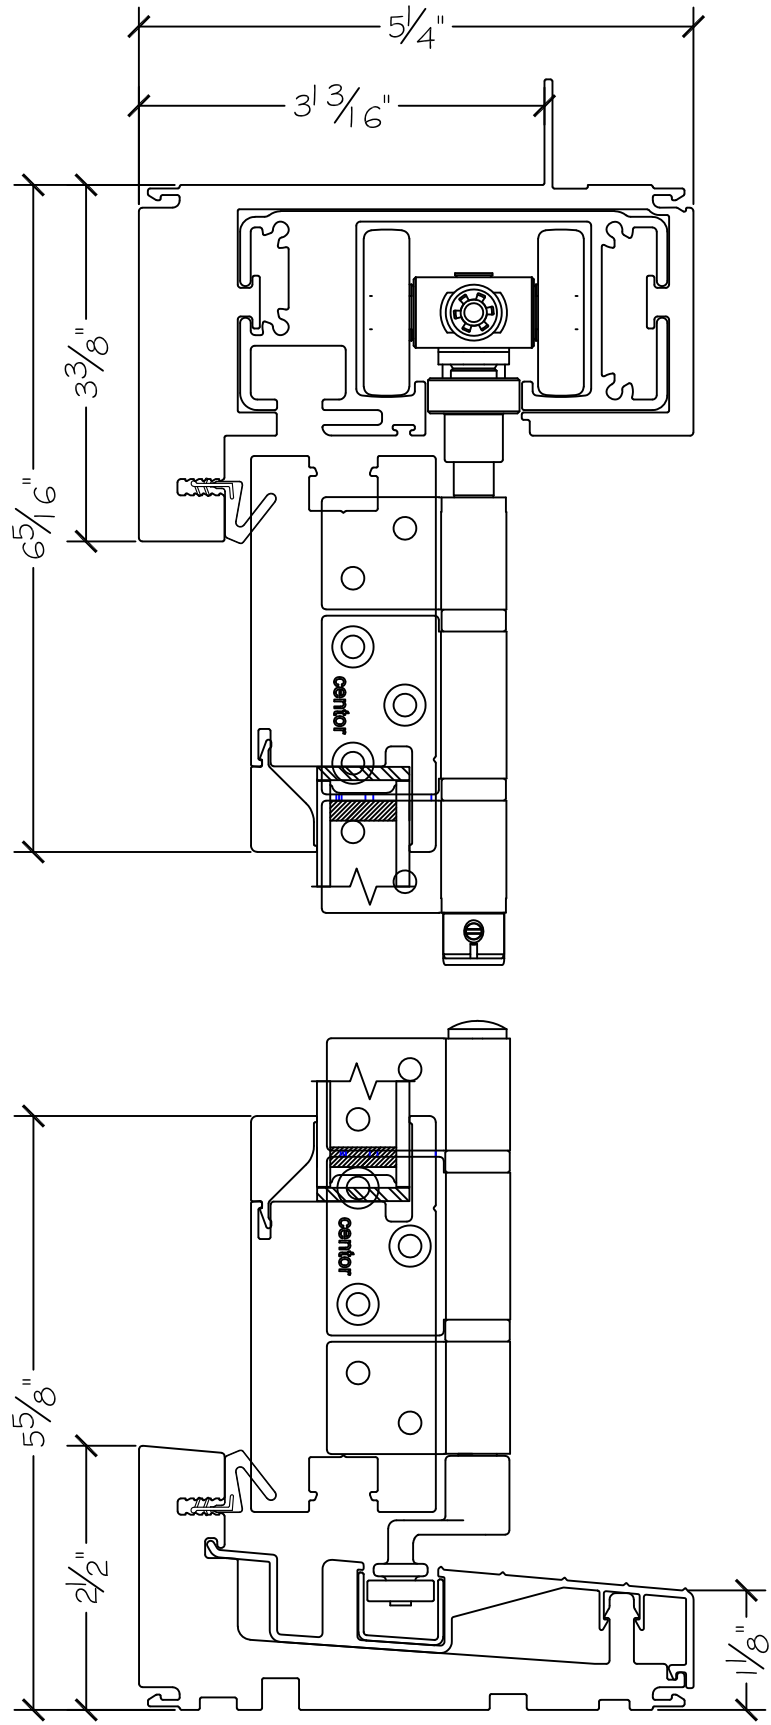

Project:

File name: 3750 Folding Door Section View - 7.1.6 - 1.375 inch Nail-fin

Date: 20171212

Notes:

Layout: 7.1.6 Horizontal Section View

Drawn by: J Johnson

Project:  
Notes:

File name: 3750 Folding Door Section View - 7.1.6 - 1.375 inch Nail-fin  
Layout: 7.1.6 Vertical Section View