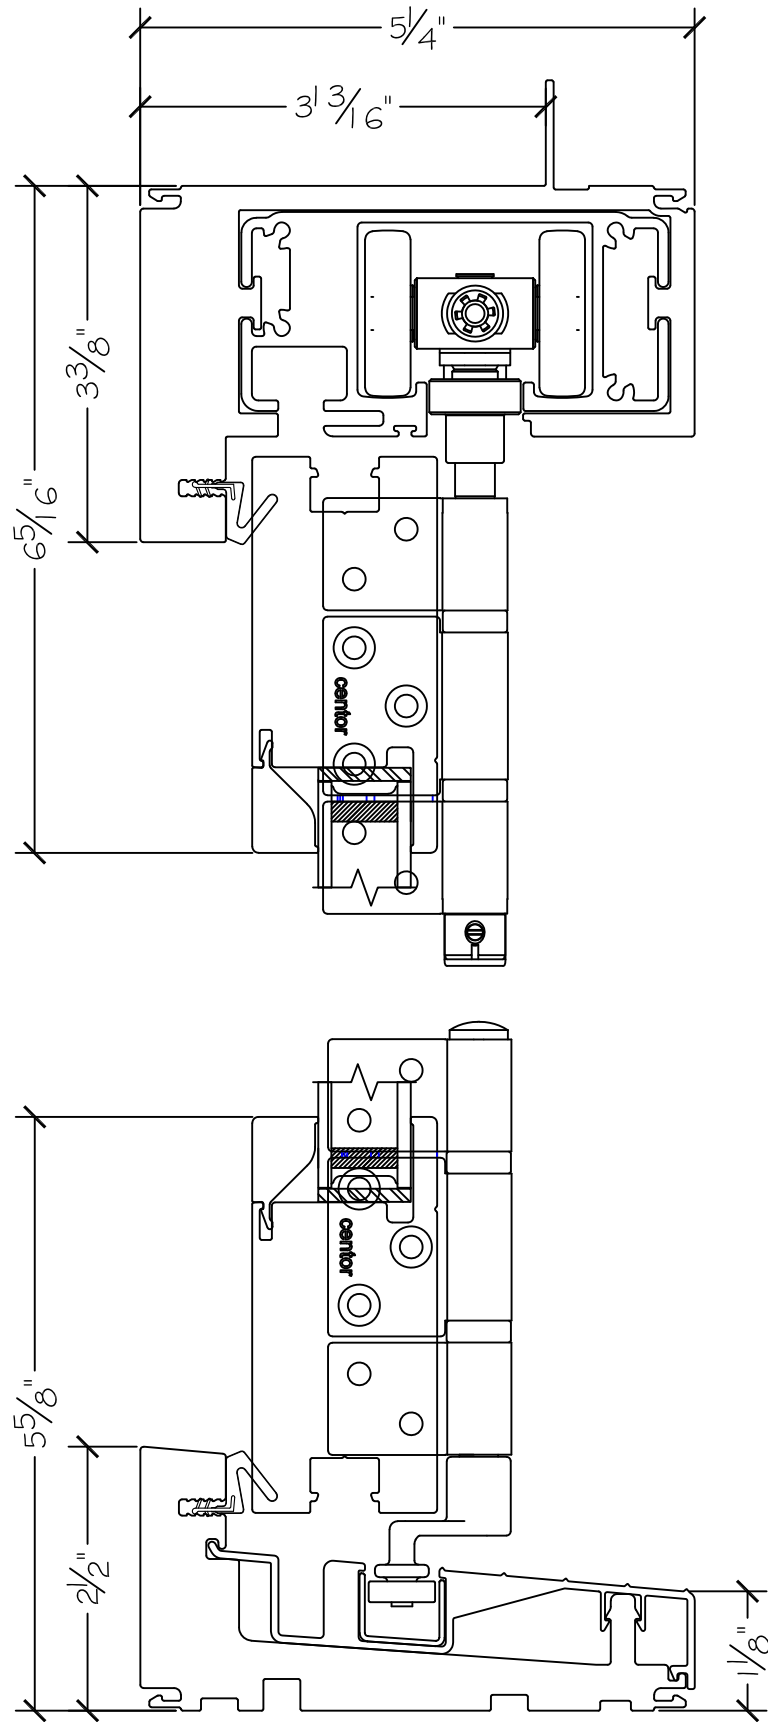

Project:	File name: 3750 Folding Door - 8.8.0 Section View - 1.375 inch Nail-fin	Date: 20171206
Notes:	Layout: 8.8.0 Horizontal Section View	Drawn by: J Johnson

Project:
Notes:

File name: 3750 Folding Door - 8.8.0 Section View - 1.375 inch Nail-fin
Layout: 8.8.0 Vertical Section View