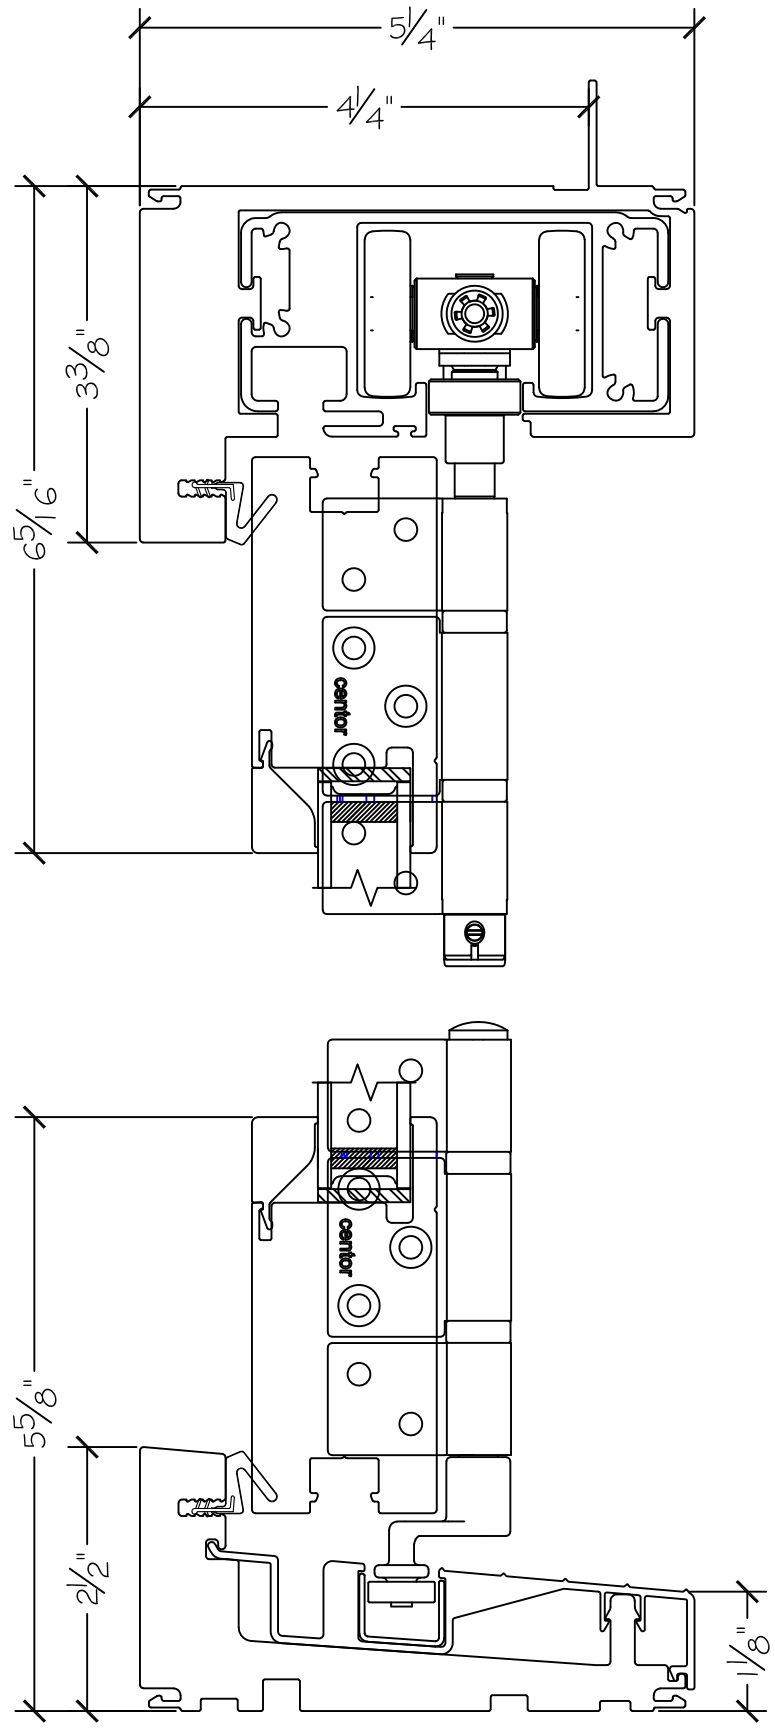

Project:

File name: 3750 Folding Door - 8.7.1 Section View - 1 inch Nail-fin

Date: 20171206

Notes:

Layout: 8.7.1 Horizontal Section View

Drawn by: J Johnson

Notice: This document contains information proprietary to and is protected by copyright of Win-Dor Inc. and shall not be copied, disclosed to others, or used for any purpose other than that for which it is given, without the written permission of Win-Dor Inc.

450 Delta Ave
Brea, Ca 92821
(714) 385-1202

Project:

File name: 3750 Folding Door - 8.7.1 Section View - 1 inch Nail-fin

Date: 20171206

Notes:

Layout: 8.7.1 Vertical Section View

Drawn by: J Johnson