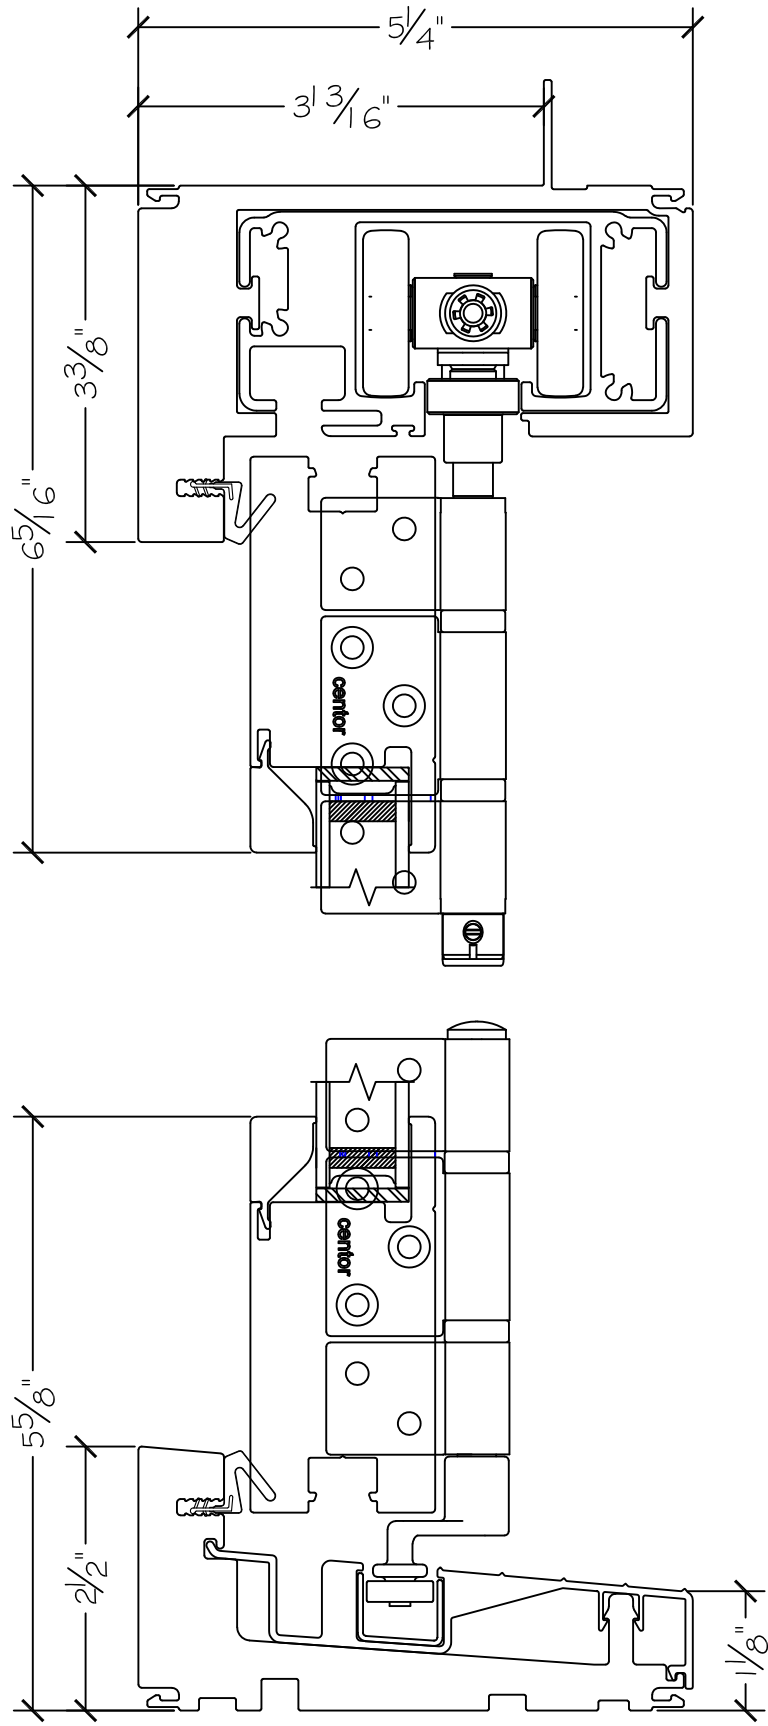

Project:
Notes:

File name: 3750 Folding Door - 8.6.2 Section View - 1.375 inch Nail-fin
Layout: 8.6.2 Horizontal Section View

Date: 20171206
Drawn by: J Johnson

Notice: This document contains information proprietary to and is protected by copyright of Win-Dor Inc. and shall not be copied, disclosed to others, or used for any purpose other than that for which it is given, without the written permission of Win-Dor Inc.

450 Delta Ave
Brea, Ca 92821
(714) 385-1202
www.windorsystems.com

Project:
Notes:

File name: 3750 Folding Door - 8.6.2 Section View - 1.375 inch Nail-fin
Layout: 8.6.2 Vertical Section View

Date: 20171206
Drawn by: J Johnson