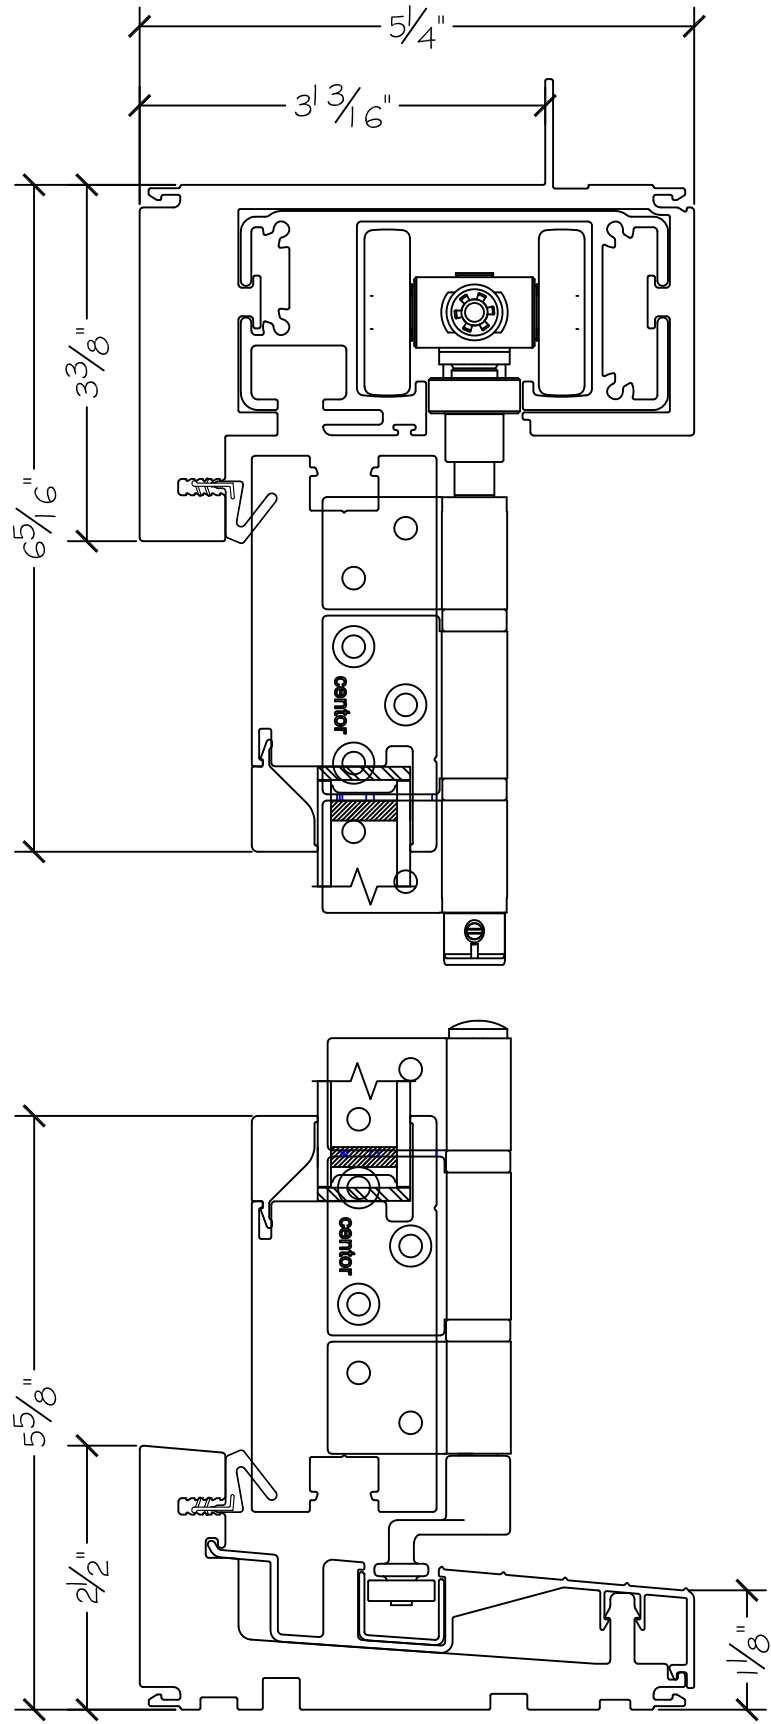

Project:	File name: 3750 Folding Door - 8.5.3 Section View - 1.375 inch Nail-fin	Date: 20171206
Notes:	Layout: 8.5.3 Horizontal Section View	Drawn by: J Johnson

Project:  
Notes:

File name: 3750 Folding Door - 8.5.3 Section View - 1.375 inch Nail-fin  
Layout: 8.5.3 Vertical Section View