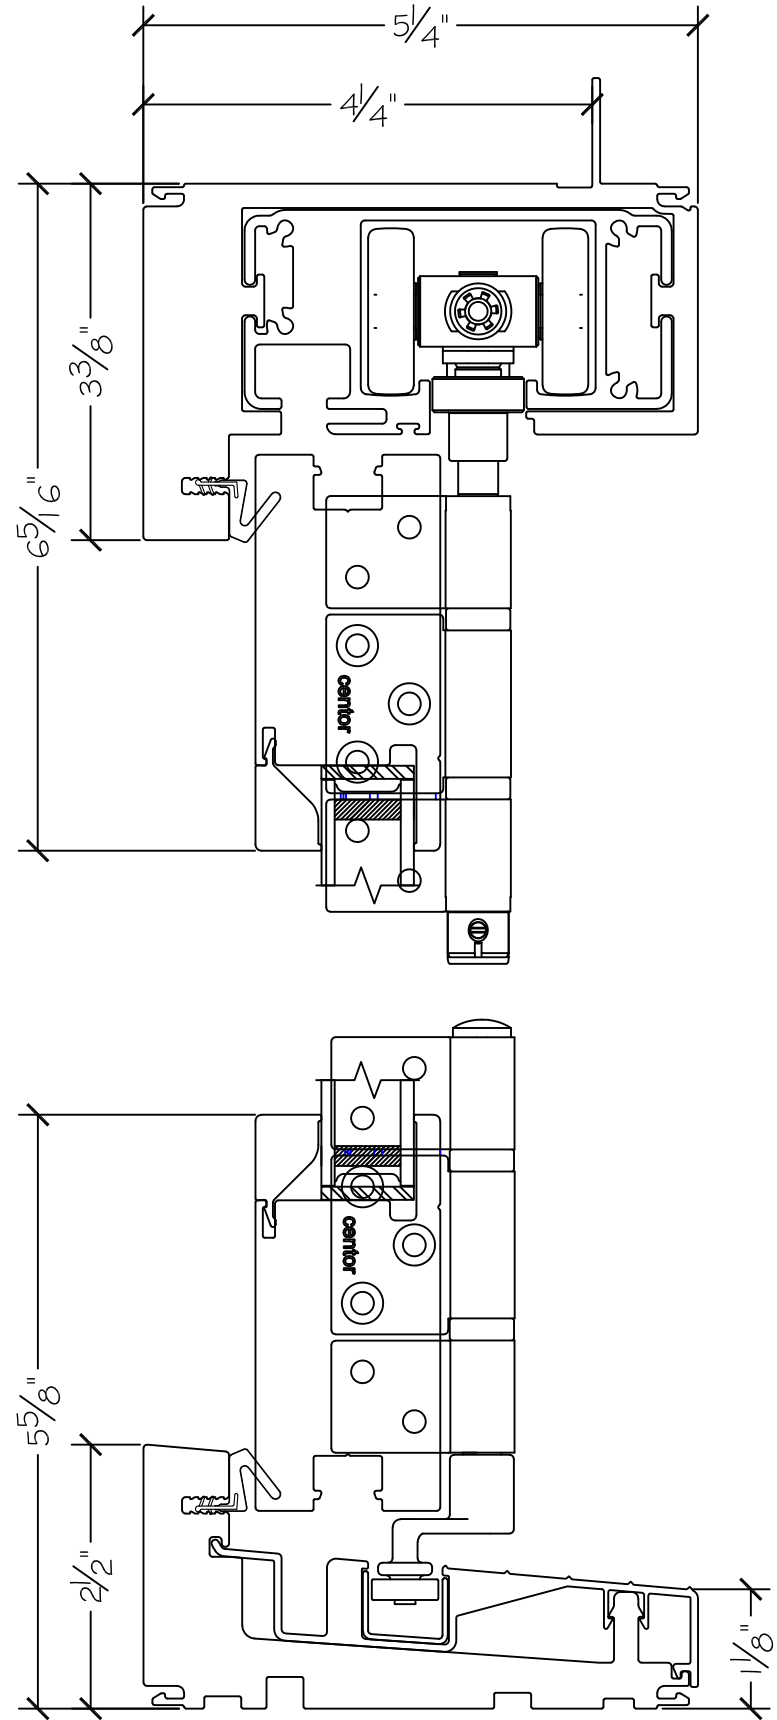

Project:

File name: 3750 Folding Door - 8.3.5 Section View - 1 inch Nail-fin

Date: 20171206

Notes:

Layout: 8.3.5 Horizontal Section View

Drawn by: J Johnson

Notice: This document contains information proprietary to and is protected by copyright of Win-Dor Inc. and shall not be copied, disclosed to others, or used for any purpose other than that for which it is given, without the written permission of Win-Dor Inc.

450 Delta Ave
Brea, Ca 92821
(714) 385-1202

Project:

File name: 3750 Folding Door - 8.3.5 Section View - 1 inch Nail-fin

Date: 20171206

Notes:

Layout: 8.3.5 Vertical Section View

Drawn by: J Johnson