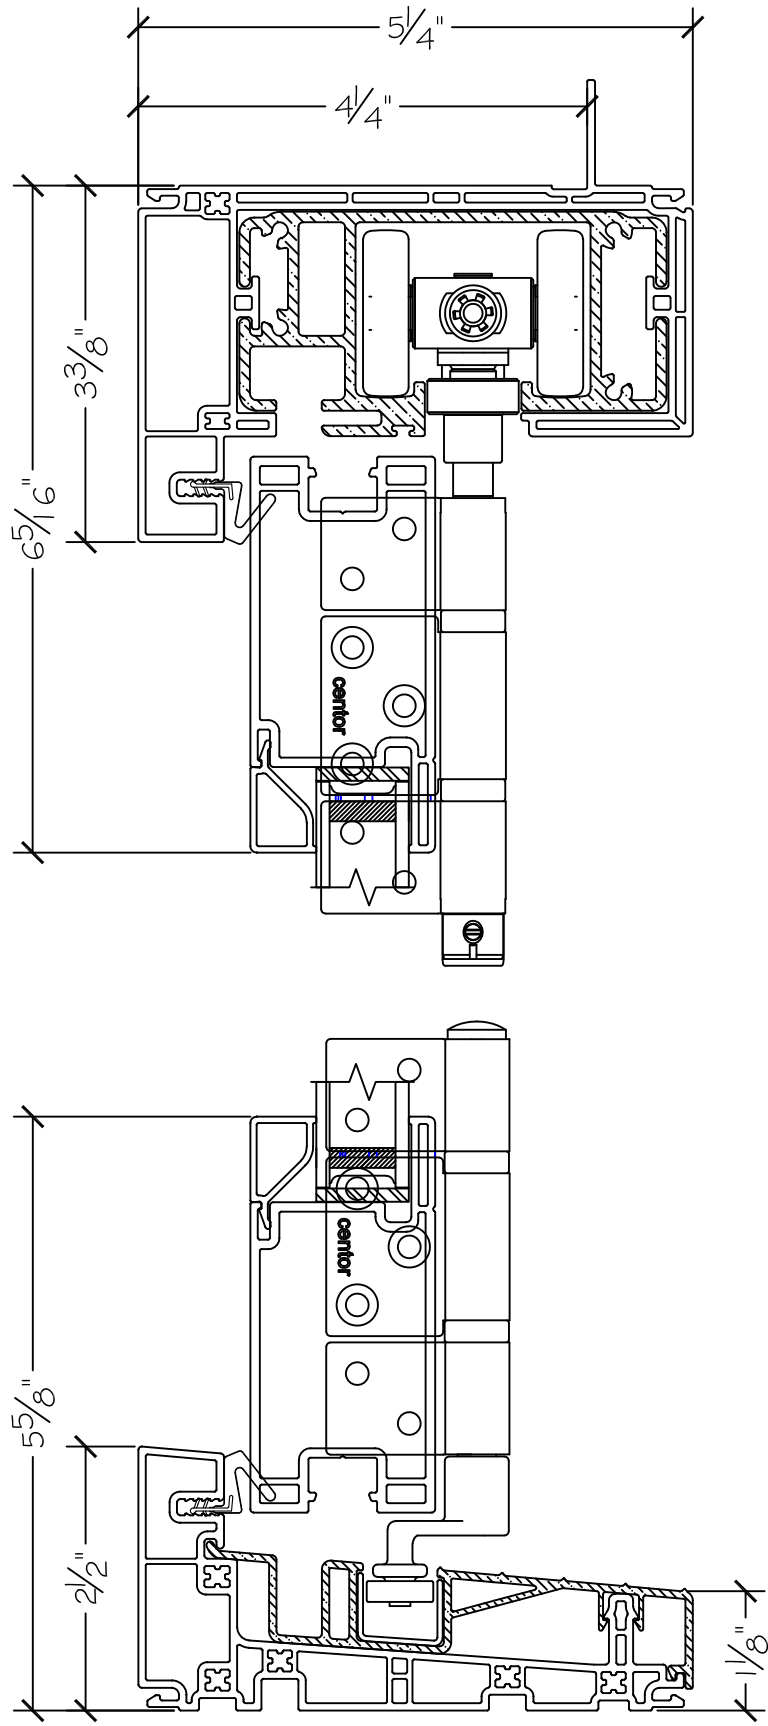

Project:

File name: 3750 Folding Door - 8.2.6 Section View - 1 inch Nail-fin

Date: 20171206

Notes:

Layout: 8.2.6 Horizontal Section View

Drawn by: J Johnson

Notice: This document contains information proprietary to and is protected by copyright of Win-Dor Inc. and shall not be copied, disclosed to others, or used for any purpose other than that for which it is given, without the written permission of Win-Dor Inc.

450 Delta Ave
 Brea, Ca 92821
 (714) 385-1202

www.windorsystems.com

Project:

File name: 3750 Folding Door - 8.2.6 Section View - 1 inch Nail-fin

Date: 20171206

Notes:

Layout: 8.2.6 Vertical Section View

Drawn by: J Johnson

450 Delta Ave
Brea, Ca 92821
(714) 385-1202
www.windorsystems.com

Project:

File name: 3750 BiFold - 8.6.2 Section View

Date: 20171020

Notes:

Layout: 8.6.2 Horizontal Section View

Drawn by: J Johnson

Project:

File name: 3750 BiFold - 8.6.2 Section View

Date: 20170223

Notes:

Layout: 8.6.2 Vertical Section View

Drawn by: J Johnson

Notice: This document contains information proprietary to and is protected by copyright of Win-Dor Inc. and shall not be copied, disclosed to others, or used for any purpose other than that for which it is given, without the written permission of Win-Dor Inc.