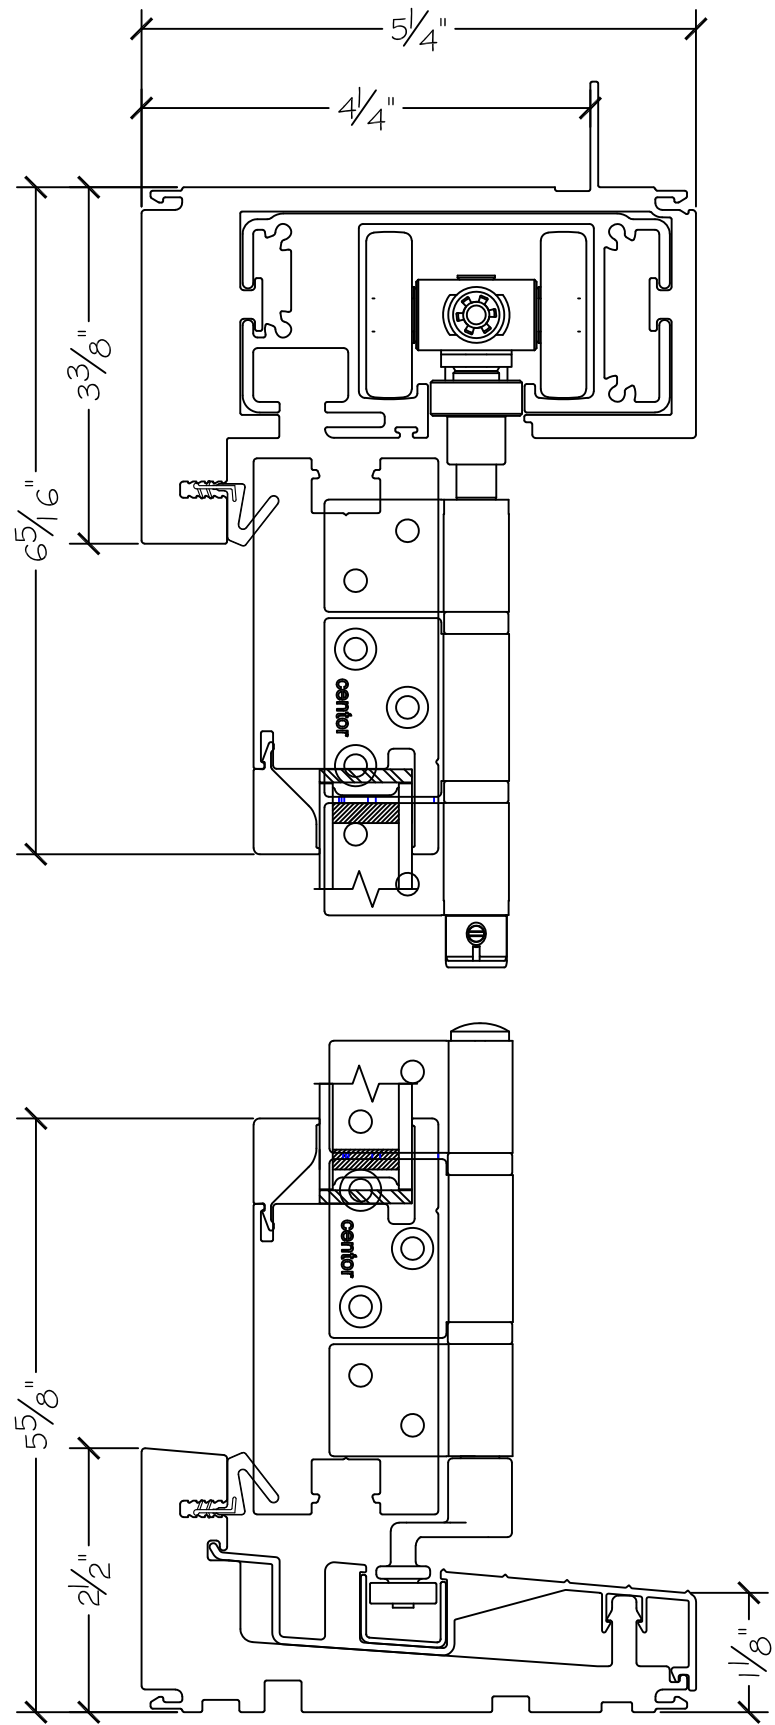

Project:

File name: 3750 Folding Door - 8.2.6 Section View - 1 inch Nail-fin

Date: 20171206

Notes:

Layout: 8.2.6 Horizontal Section View

Drawn by: J Johnson

Notice: This document contains information proprietary to and is protected by copyright of Win-Dor Inc. and shall not be copied, disclosed to others, or used for any purpose other than that for which it is given, without the written permission of Win-Dor Inc.

450 Delta Ave
 Brea, Ca 92821
 (714) 385-1202

www.windorsystems.com

Project:

File name: 3750 Folding Door - 8.2.6 Section View - 1 inch Nail-fin

Date: 20171206

Notes:

Layout: 8.2.6 Vertical Section View

Drawn by: J Johnson

450 Delta Ave
Brea, Ca 92821
(714) 385-1202
www.windorsystems.com

Project:

File name: 3750 BiFold - 8.6.2 Section View

Date: 20171020

Notes:

Layout: 8.6.2 Horizontal Section View

Drawn by: J Johnson

Project:

File name: 3750 BiFold - 8.6.2 Section View

Date: 20170223

Notes:

Layout: 8.6.2 Vertical Section View

Drawn by: J Johnson

Notice: This document contains information proprietary to and is protected by copyright of Win-Dor Inc. and shall not be copied, disclosed to others, or used for any purpose other than that for which it is given, without the written permission of Win-Dor Inc.