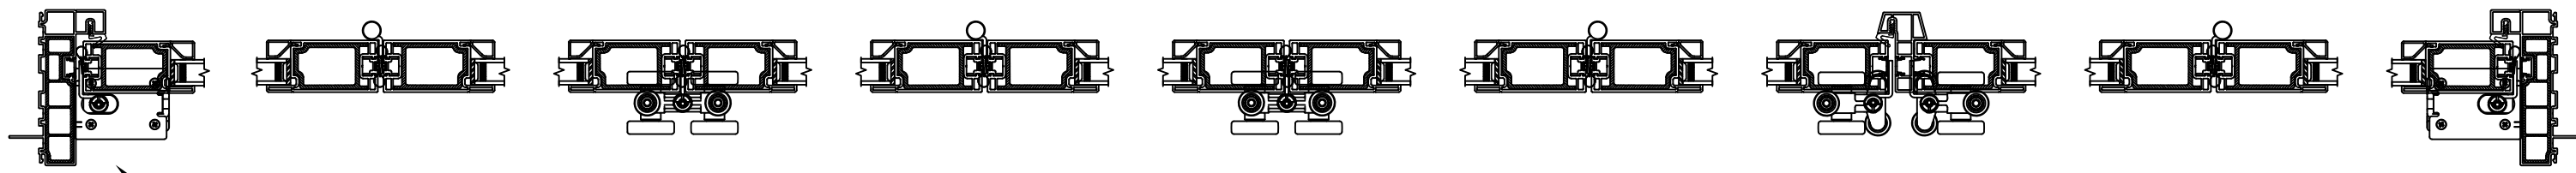

450 Delta Ave
 Brea, Ca 92821
 (714) 385-1202

www.windorsystems.com

Project:

File name: 3750 Folding Door - 8.2.6 Section View - 1 inch Nail-fin

Date: 20171206

Notes:

Layout: 8.2.6 Vertical Section View

Drawn by: J Johnson