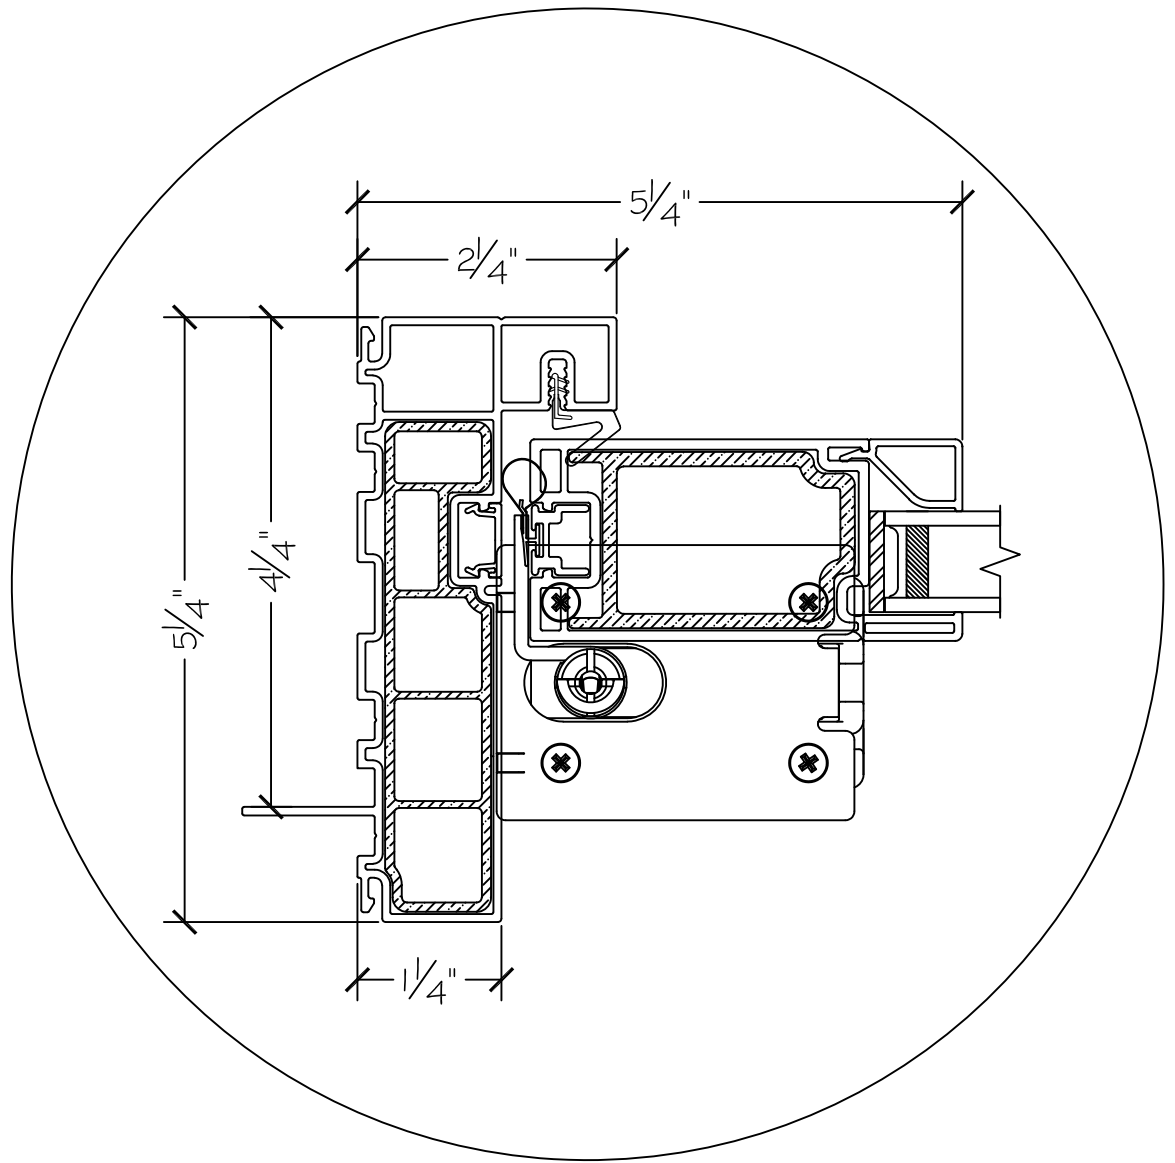

Project:

File name: 3750 Folding Door - 8.2.6 Section View - 1 inch Nail-fin

Date: 20171206

Notes:

Layout: 8.2.6 Horizontal Section View

Drawn by: J Johnson

Notice: This document contains information proprietary to and is protected by copyright of Win-Dor Inc. and shall not be copied, disclosed to others, or used for any purpose other than that for which it is given, without the written permission of Win-Dor Inc.

450 Delta Ave
 Brea, Ca 92821
 (714) 385-1202

www.windorsystems.com

Project:

File name: 3750 Folding Door - 8.2.6 Section View - 1 inch Nail-fin

Date: 20171206

Notes:

Layout: 8.2.6 Vertical Section View

Drawn by: J Johnson