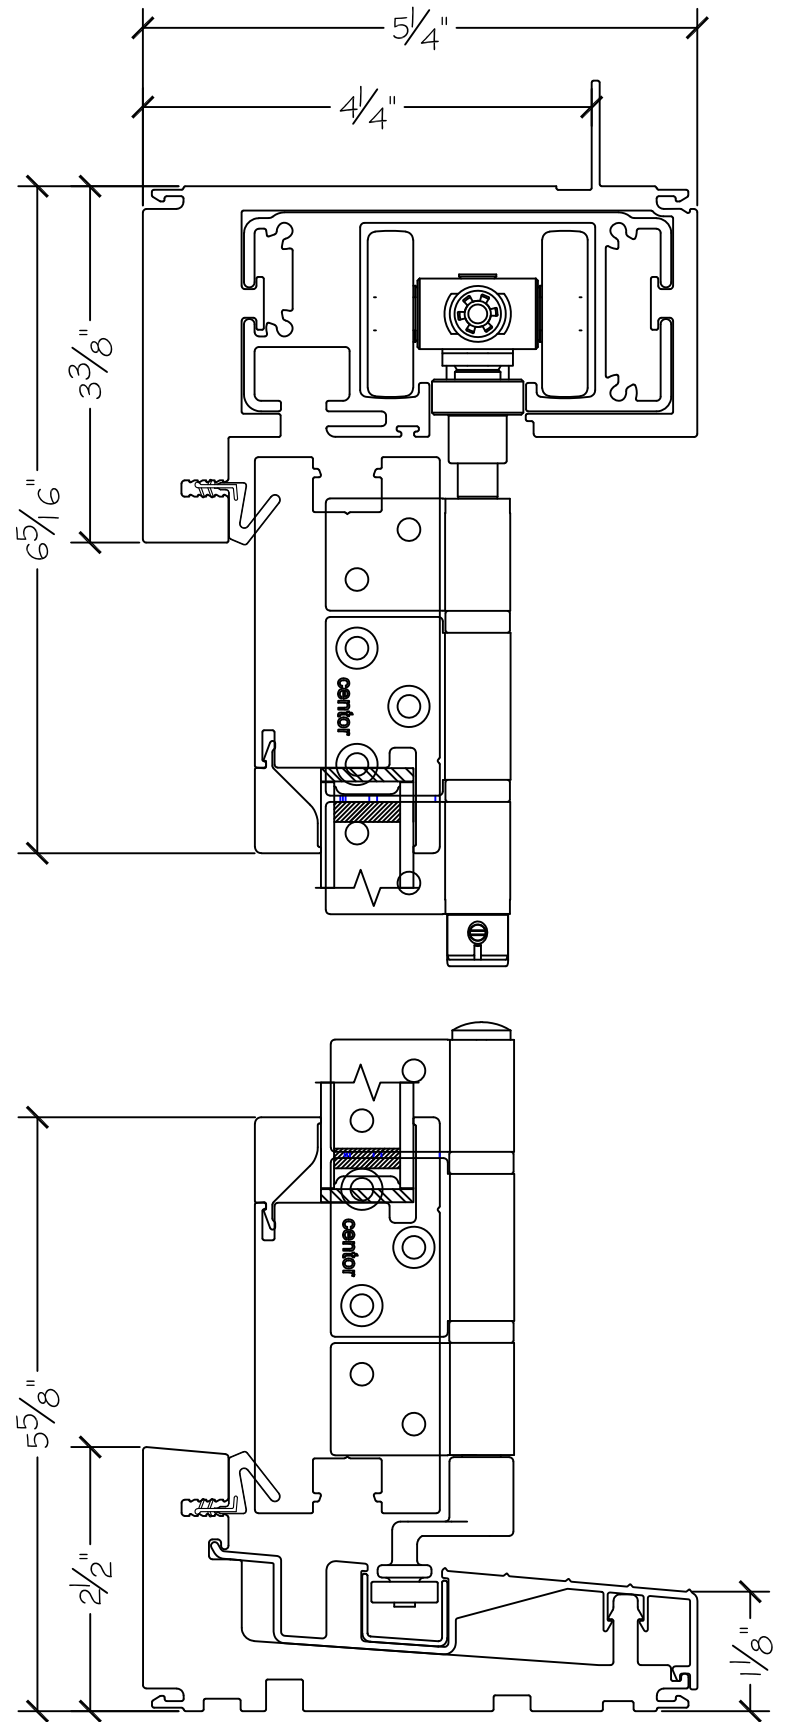

Project:	File name: 3750 Folding Door - 7.7.0 Section View - 1 inch Nail-fin	Date: 20171206
Notes:	Layout: 7.7.0 Horizontal Section View	Drawn by: J Johnson

Notice: This document contains information proprietary to and is protected by copyright of Win-Dor Inc. and shall not be copied, disclosed to others, or used for any purpose other than that for which it is given, without the written permission of Win-Dor Inc.

450 Delta Ave
 Brea, Ca 92821
 (714) 385-1202

Project:
Notes:

File name: 3750 Folding Door - 7.7.0 Section View - 1 inch Nail-fin
Layout: 7.7.0 Vertical Section View

Date: 20171206
Drawn by: J Johnson

Notice: This document contains information proprietary to and is protected by copyright of Win-Dor Inc. and shall not be copied, disclosed to others, or used for any purpose other than that for which it is given, without the written permission of Win-Dor Inc.