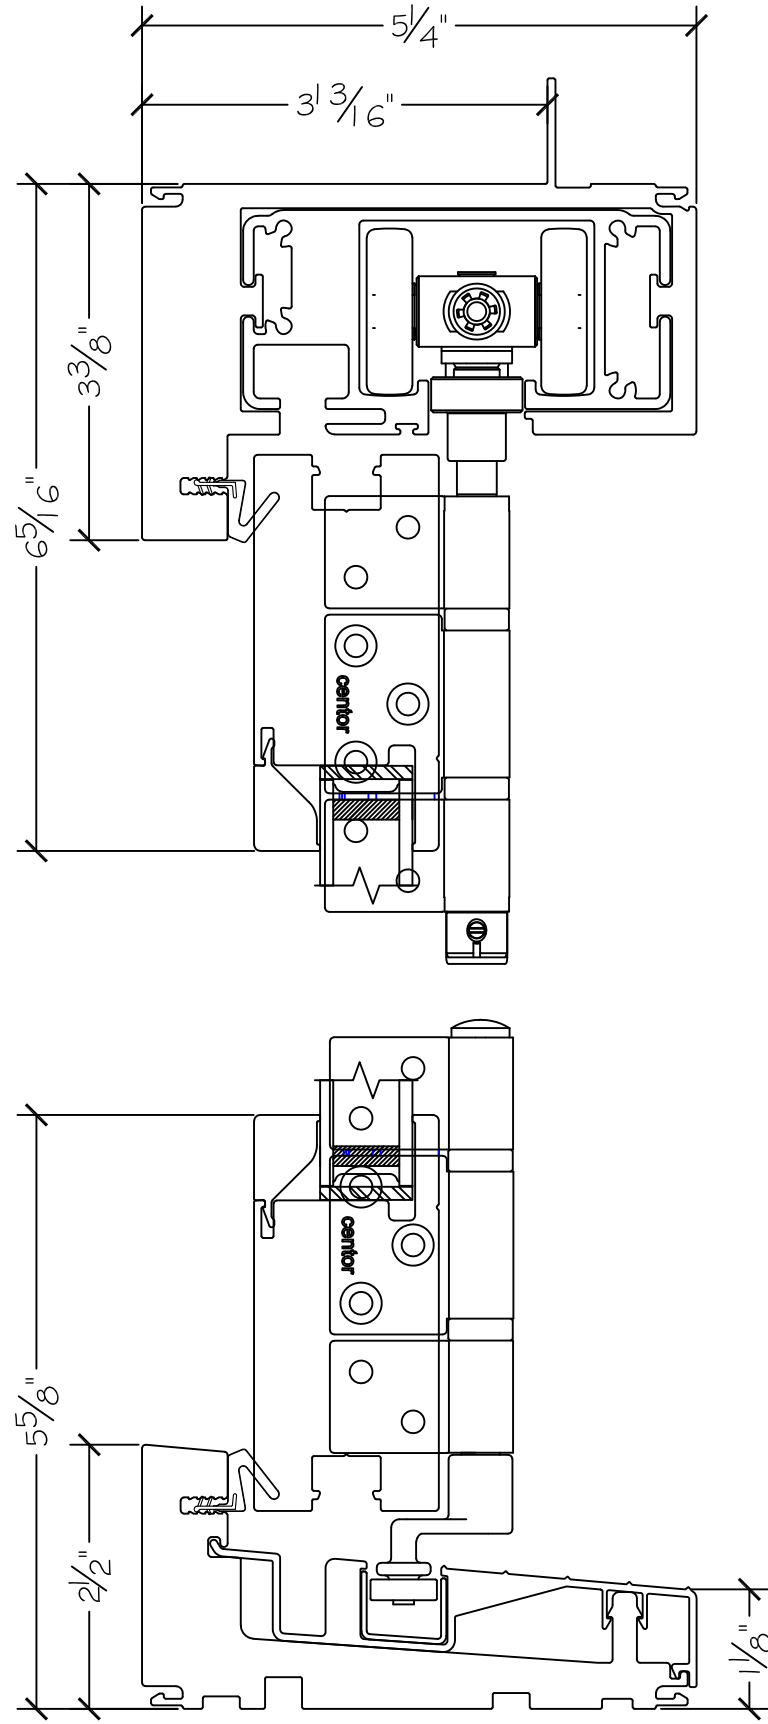

Project:

File name: 3750 Folding Door - 7.5.2 Section View - 1.375 inch Nail-fin

Date: 20171206

Notes:

Layout: 7.5.2 Horizontal Section View

Drawn by: J Johnson

Project:

File name: 3750 Folding Door - 7.5.2 Section View - 1.375 inch Nail-fin

Date: 20171206

Notes:

Layout: 7.5.2 Vertical Section View

Drawn by: J Johnson