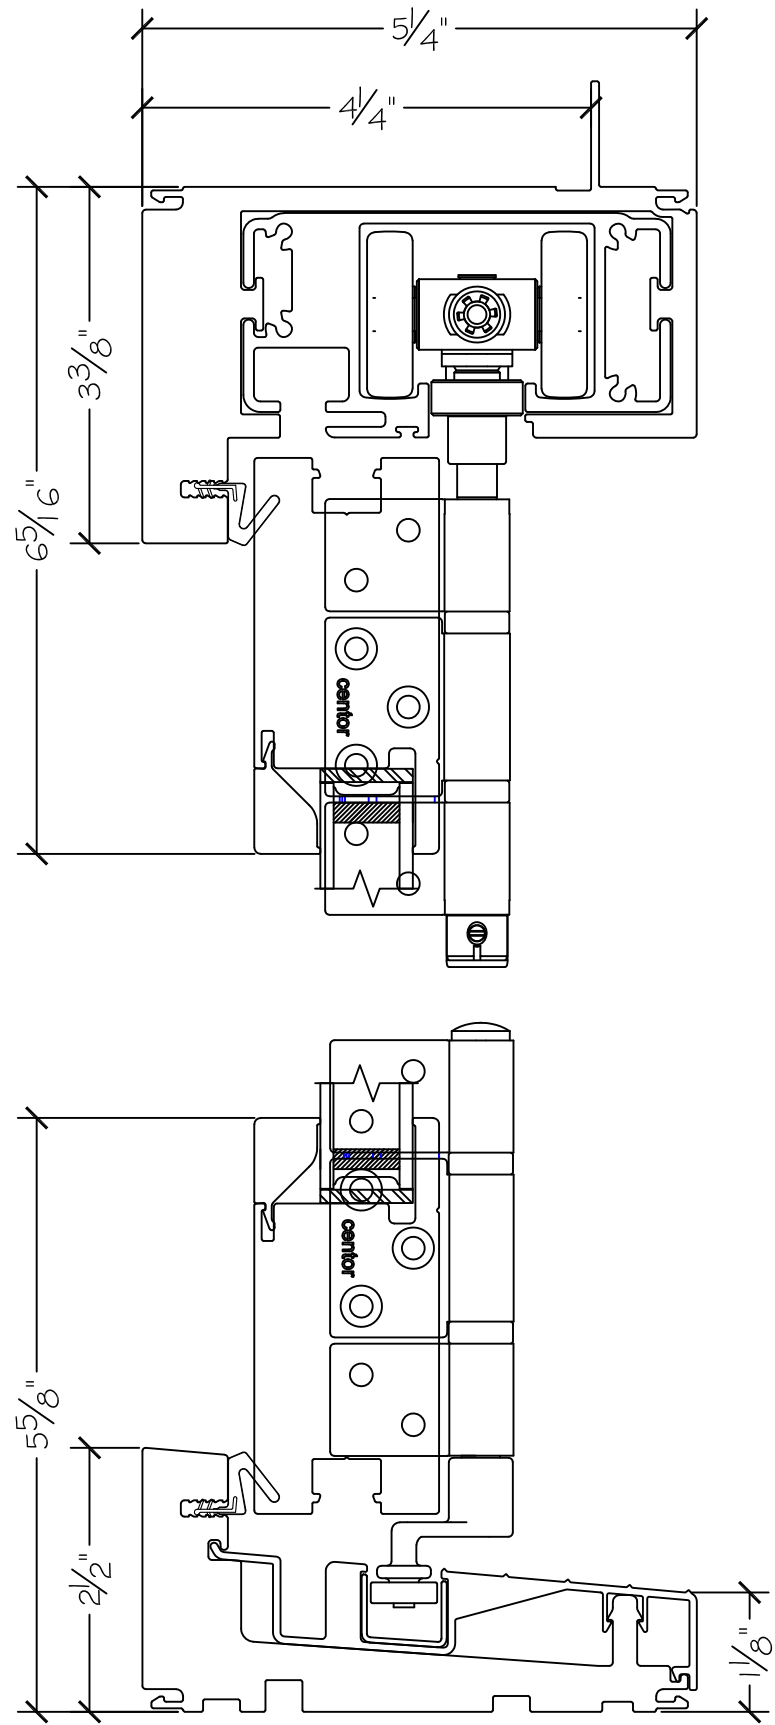

Project:

File name: 3750 Folding Door - 7.4.3 Section View - 1 inch Nail-fin

Date: 20171206

Notes:

Layout: 7.4.3 Horizontal Section View

Drawn by: J Johnson

Project:
Notes:

File name: 3750 Folding Door - 7.4.3 Section View - 1 inch Nail-fin
Layout: 7.4.3 Vertical Section View