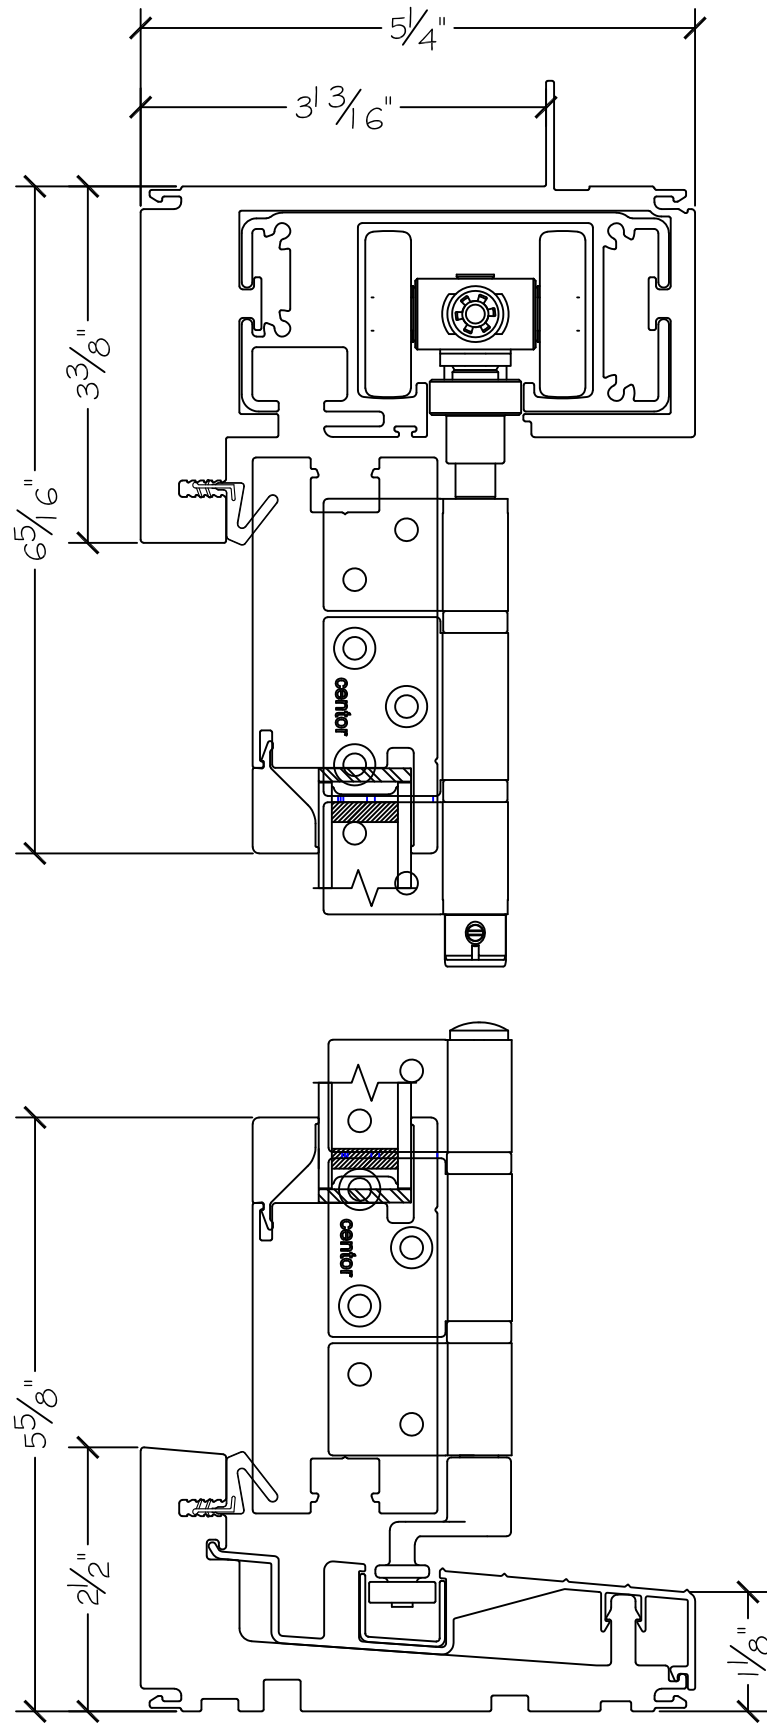

Project:

File name: 3750 Folding Door - 7.2.5 Section View - 1.375 inch Nail-fin

Date: 20171206

Notes:

Layout: 7.2.5 Horizontal Section View

Drawn by: J Johnson

Project:
Notes:

File name: 3750 Folding Door - 7.2.5 Section View - 1.375 inch Nail-fin
Layout: 7.2.5 Vertical Section View