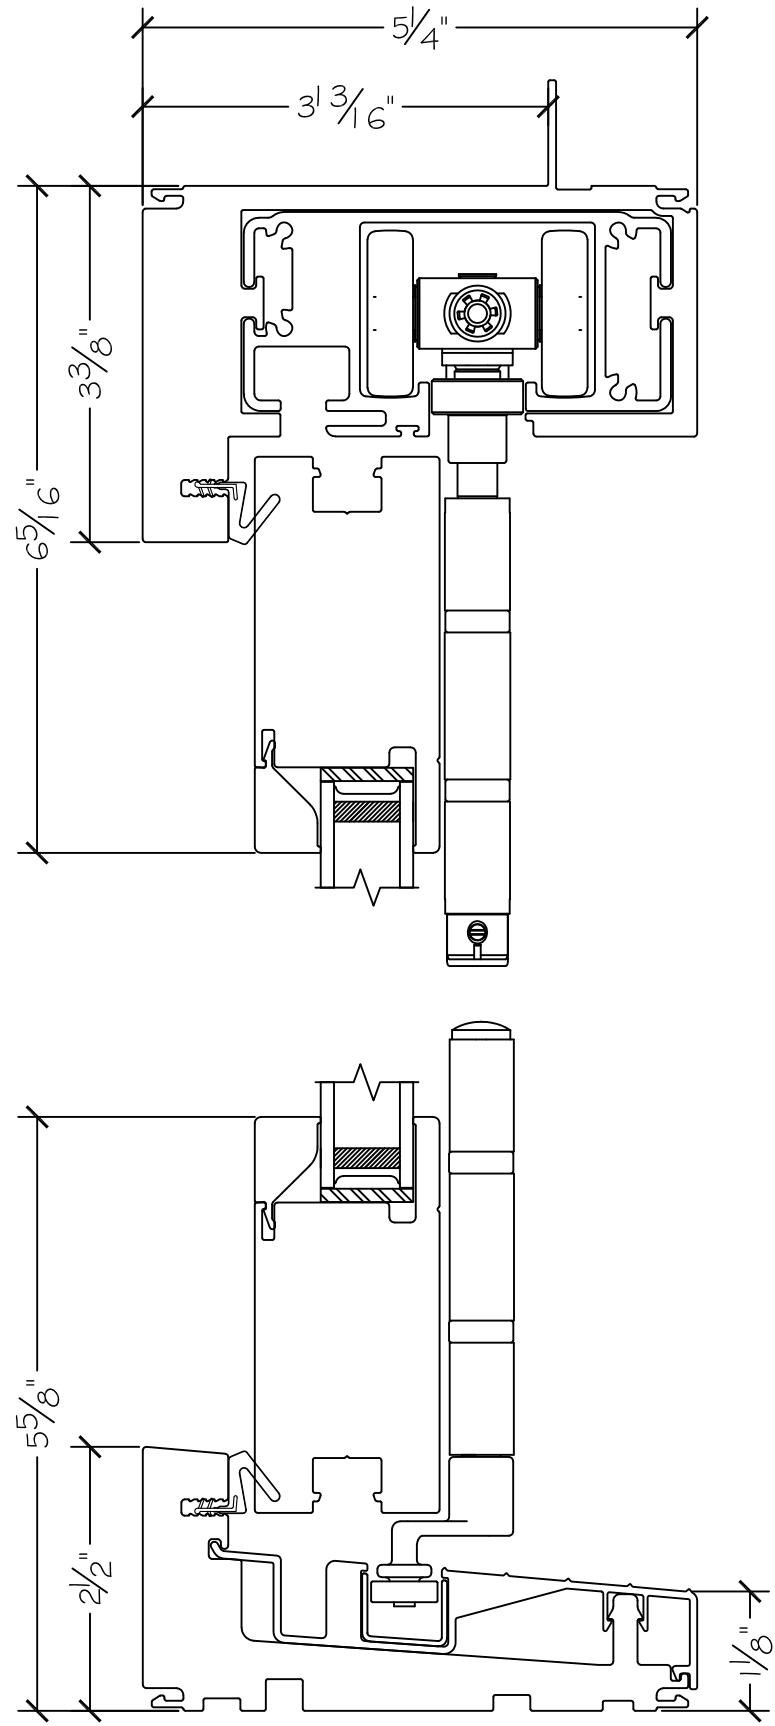

Project:

File name: 3750 Folding Door - 7.0.7 Section View - 1.375 inch Nail-fin

Date: 20171206

Notes:

Layout: 7.0.7 Horizontal Section View

Drawn by: J Johnson

Project:
Notes:

File name: 3750 Folding Door - 7.0.7 Section View - 1.375 inch Nail-fin
Layout: 7.0.7 Vertical Section View