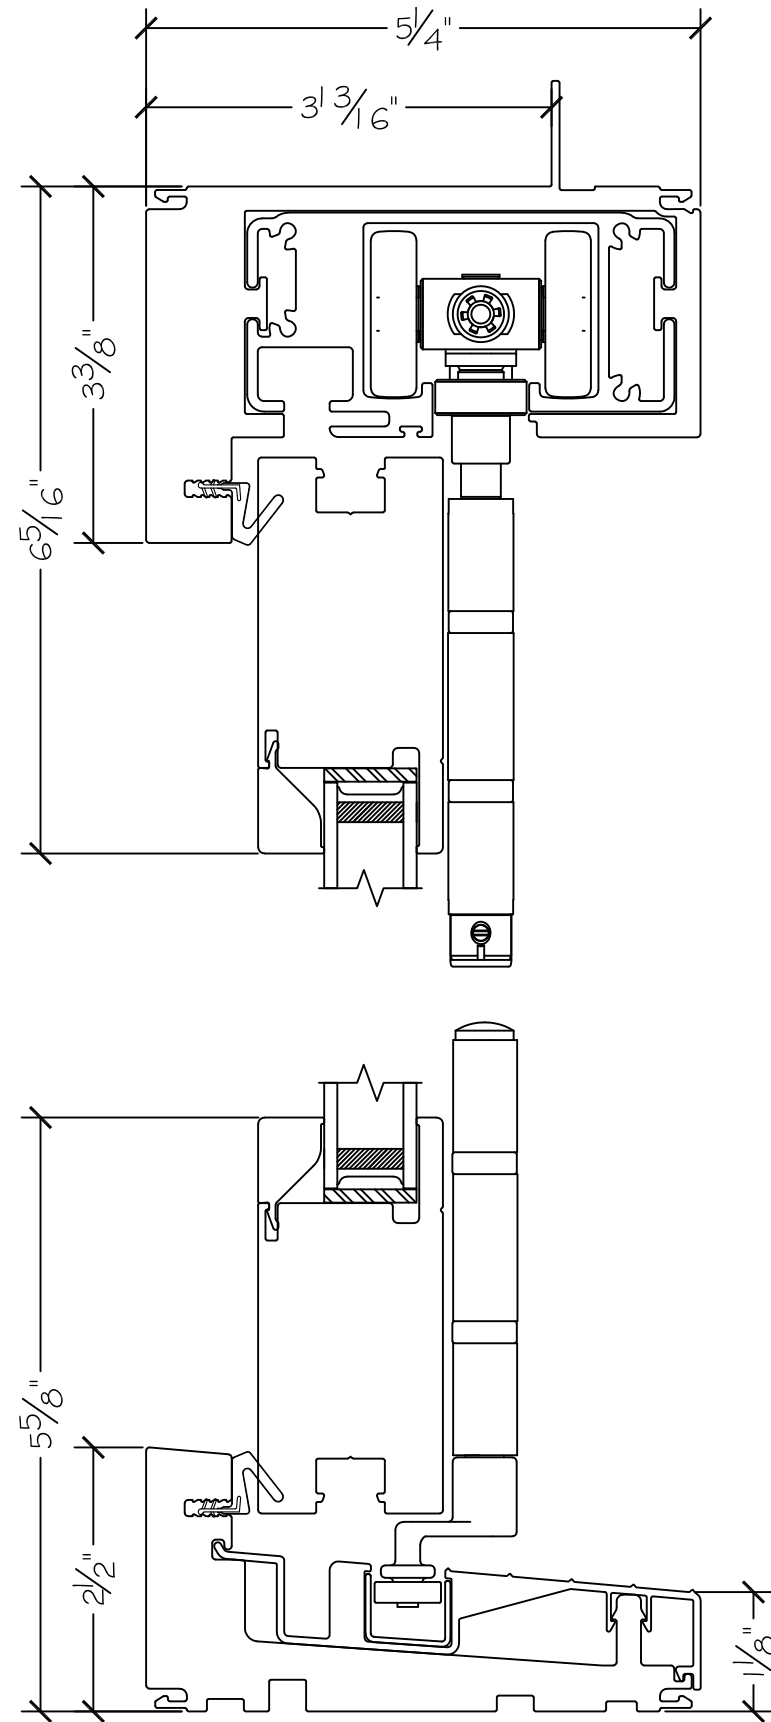

450 Delta Ave
 Brea, Ca 92821
 (714) 385-1202

Project:
 Notes:

File name: 3750 Folding Door - 6.6.0 Section View - 1.375 inch Nail-fin
 Layout: 6.6.0 Horizontal Section View

Date: 20171206
 Drawn by: J Johnson

Project:
Notes:

File name: 3750 Folding Door - 6.6.0 Section View - 1.375 inch Nail-fin
Layout: 6.6.0 Vertical Section View

Date: 20171206
Drawn by: J Johnson