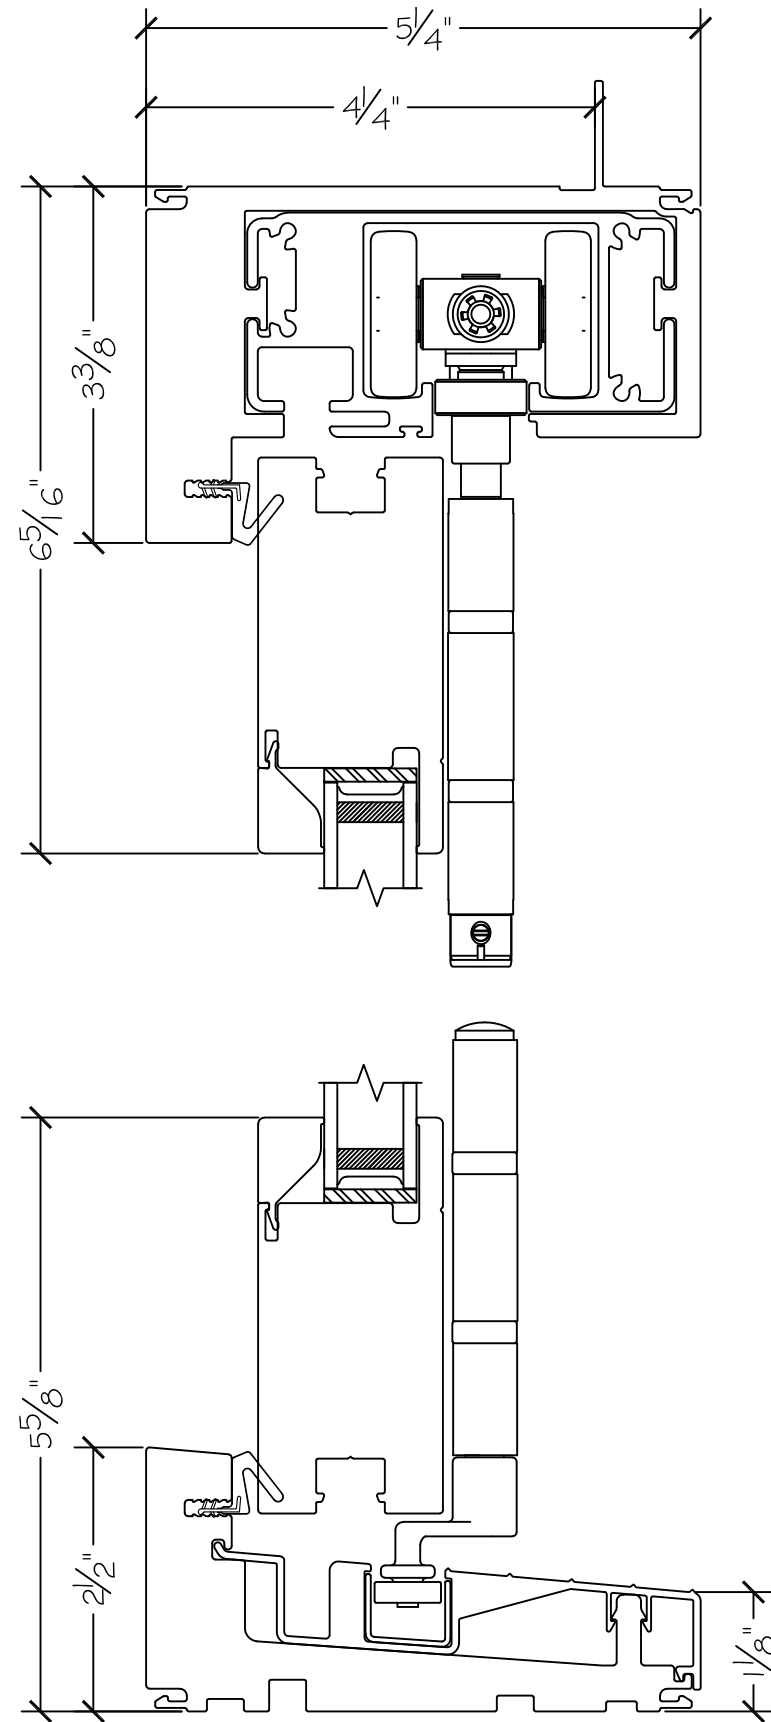

450 Delta Ave
 Brea, Ca 92821
 (714) 385-1202
 www.windorsystems.com

Project:

File name: 3750 Folding Door - 6.6.0 Section View - 1 inch Nail-fin

Date: 20171206

Notes:

Layout: 6.6.0 Horizontal Section View

Drawn by: J Johnson

Project:
Notes:

File name: 3750 Folding Door - 6.6.0 Section View - 1 inch Nail-fin
Layout: 6.6.0 Vertical Section View

Date: 20171206
Drawn by: J Johnson

Notice: This document contains information proprietary to and is protected by copyright of Win-Dor Inc. and shall not be copied, disclosed to others, or used for any purpose other than that for which it is given, without the written permission of Win-Dor Inc.