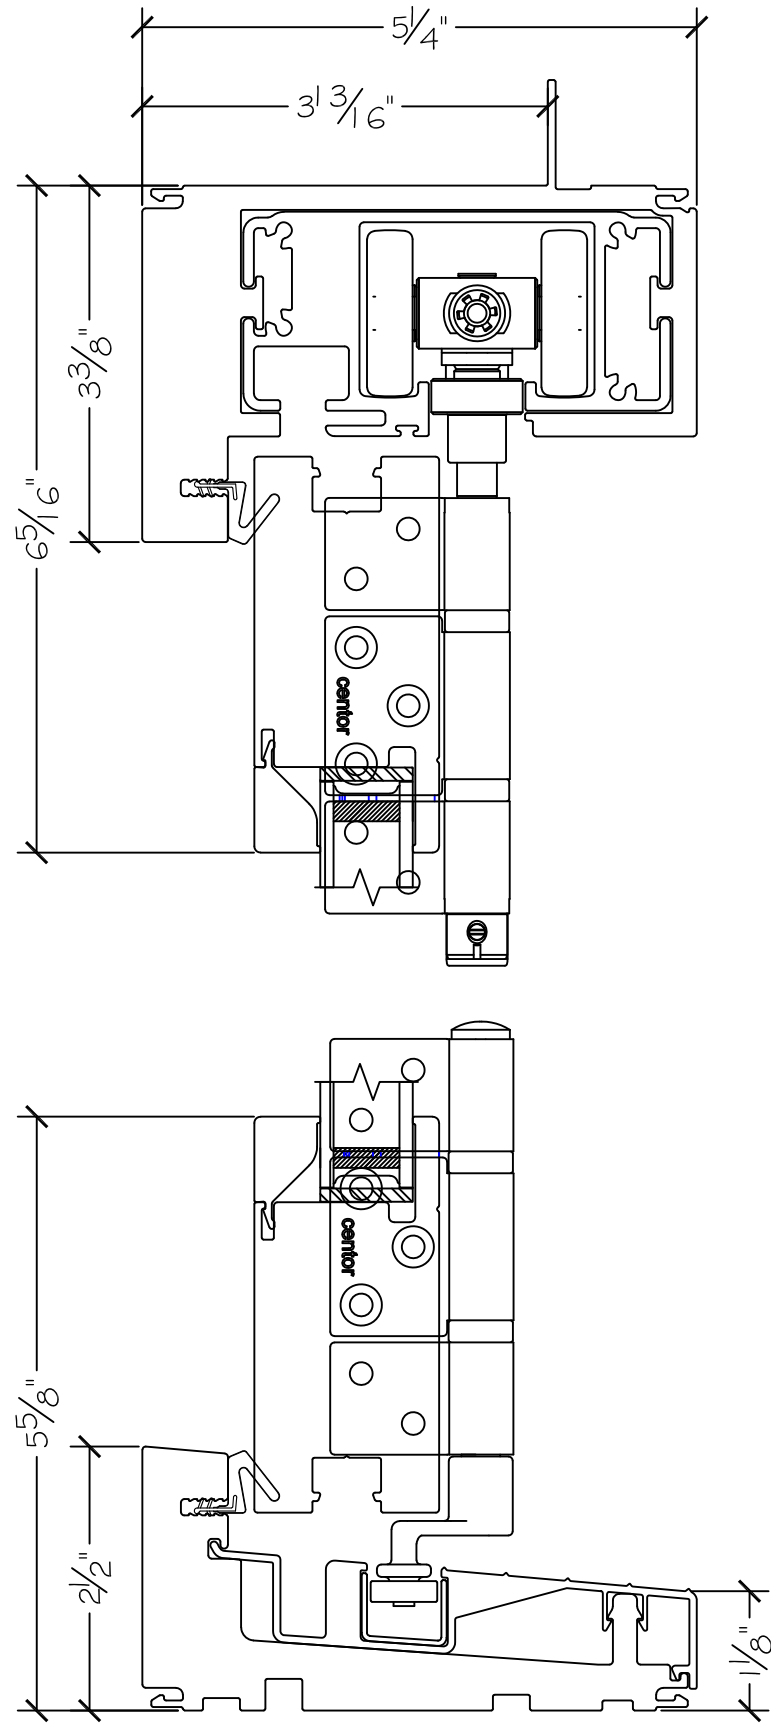

Project:

File name: 3750 Folding Door - 6.4.2 Section View - 1.375 inch Nail-fin

Date: 20171206

Notes:

Layout: 6.4.2 Horizontal Section View

Drawn by: J Johnson

Project:
Notes:

File name: 3750 Folding Door - 6.4.2 Section View - 1.375 inch Nail-fin
Layout: 6.4.2 Vertical Section View