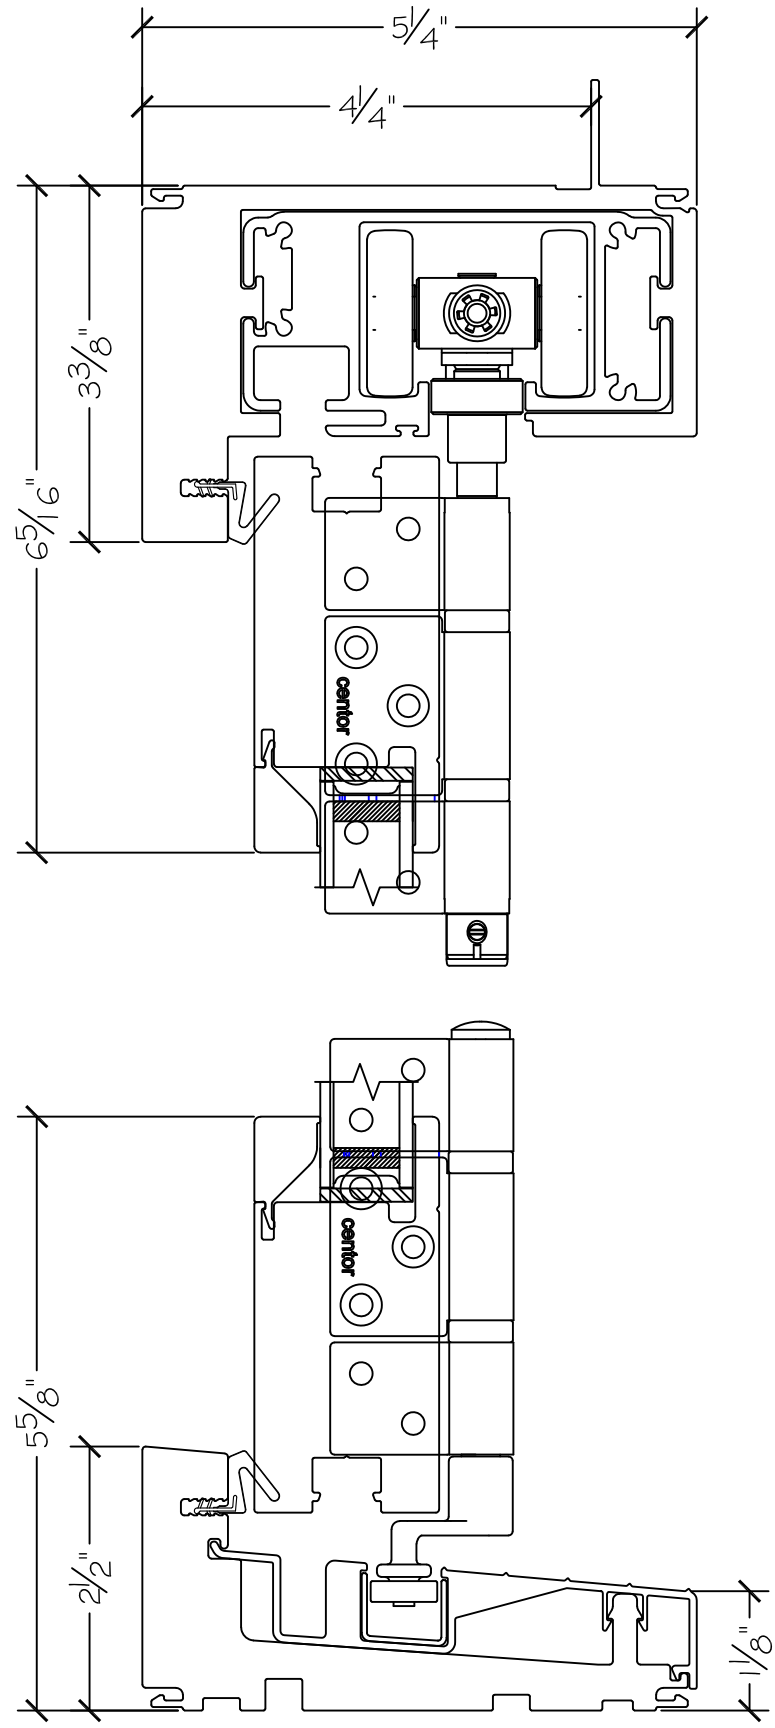

Project:

File name: 3750 Folding Door - 6.4.2 Section View - 1 inch Nail-fin

Date: 20171206

Notes:

Layout: 6.4.2 Horizontal Section View

Drawn by: J Johnson

Project:

File name: 3750 Folding Door - 6.4.2 Section View - 1 inch Nail-fin

Date: 20171206

Notes:

Layout: 6.4.2 Vertical Section View

Drawn by: J Johnson