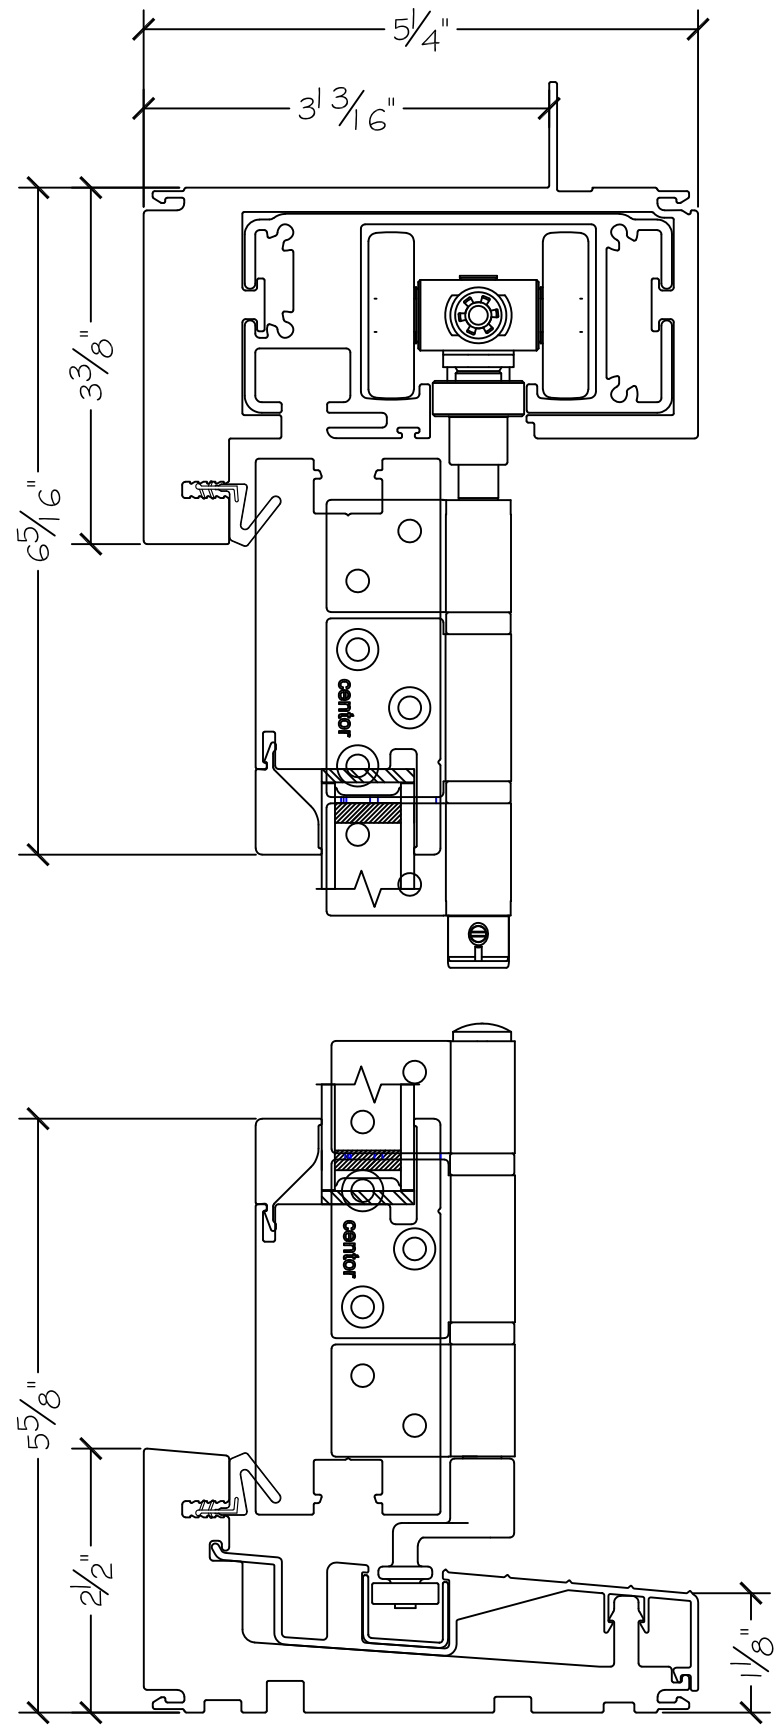

Project:
Notes:

File name: 3750 Folding Door - 6.2.4 Section View - 1.375 inch Nail-fin
Layout: 6.2.4 Horizontal Section View

Date: 20171206
Drawn by: J Johnson

Notice: This document contains information proprietary to and is protected by copyright of Win-Dor Inc. and shall not be copied, disclosed to others, or used for any purpose other than that for which it is given, without the written permission of Win-Dor Inc.

450 Delta Ave
Brea, Ca 92821
(714) 385-1202
www.windorsystems.com

Project:

File name: 3750 Folding Door - 6.2.4 Section View - 1.375 inch Nail-fin

Date: 20171206

Notes:

Layout: 6.2.4 Vertical Section View

Drawn by: J Johnson