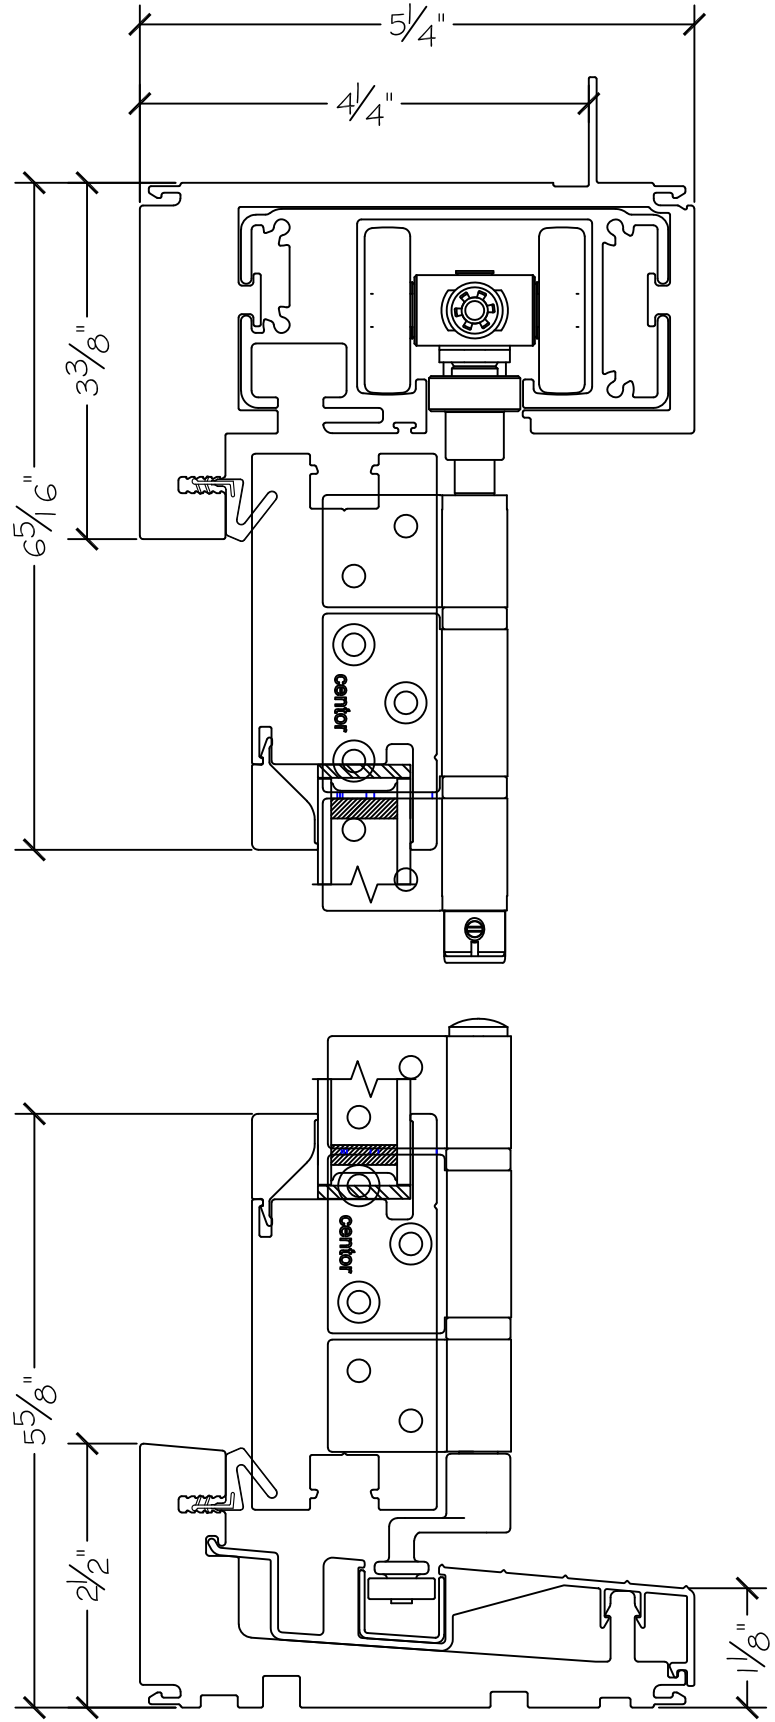

Project:

File name: 3750 Folding Door - 6.1.5 Section View - 1 inch Nail-fin

Date: 20171206

Notes:

Layout: 6.1.5 Horizontal Section View

Drawn by: J Johnson

Project:
Notes:

File name: 3750 Folding Door - 6.1.5 Section View - 1 inch Nail-fin
Layout: 6.1.5 Vertical Section View