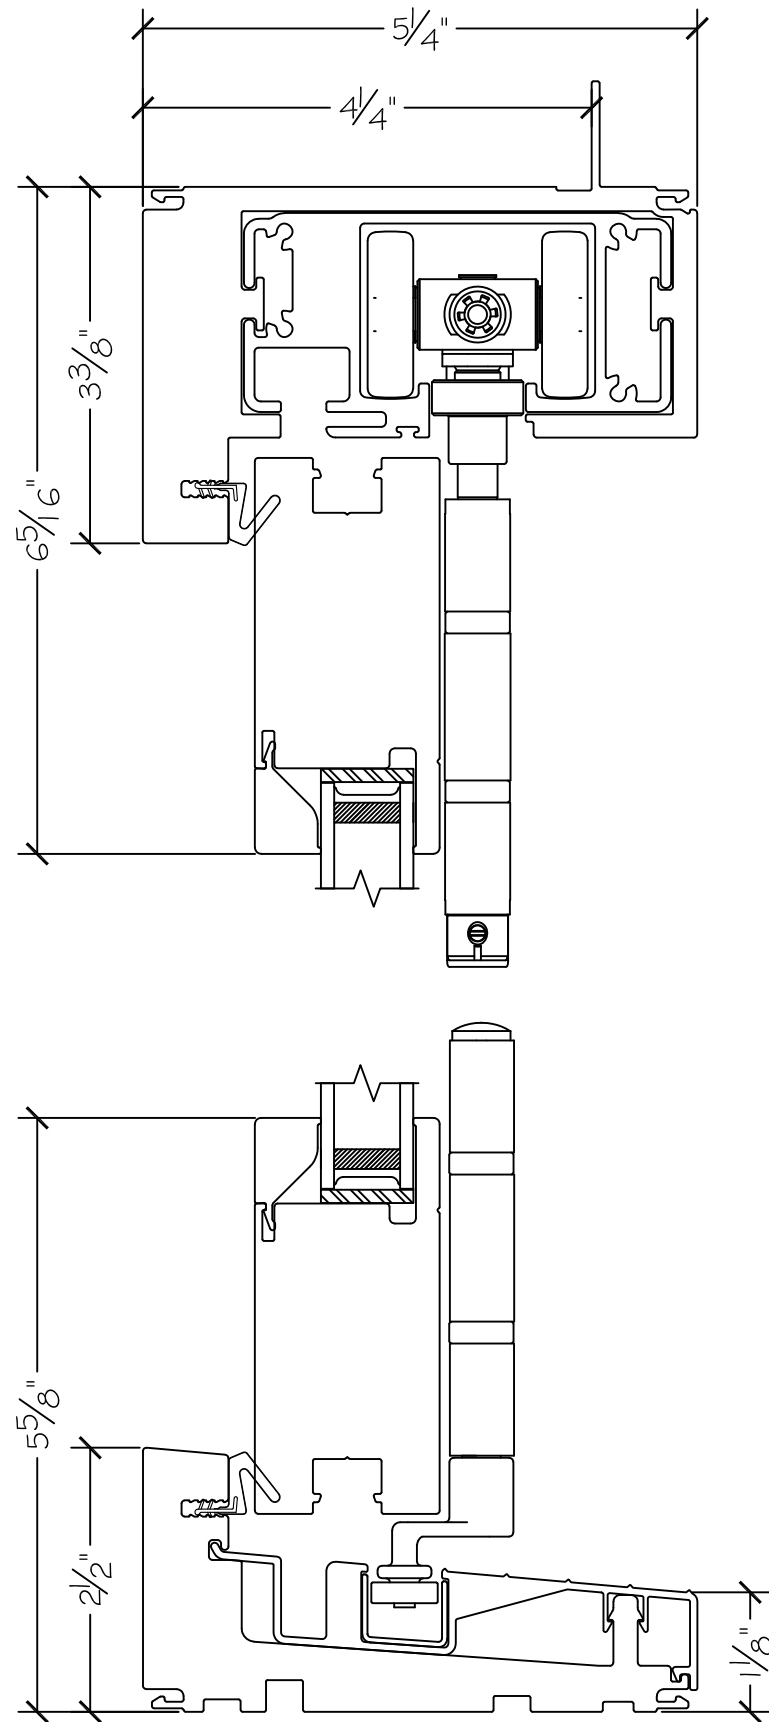

450 Delta Ave  
Brea, Ca 92821  
(714) 385-1202

Project:	File name: 3750 Folding Door - 6.0.6 Section View - 1 inch Nail-fin
Notes:	Layout: 6.0.6 Horizontal Section View

Date: 20171208
Drawn by: J Johnson

Project:  
Notes:

File name: 3750 Folding Door - 6.0.6 Section View - 1 inch Nail-fin  
Layout: 6.0.6 Vertical Section View

Date: 20171208  
Drawn by: J Johnson

Notice: This document contains information proprietary to and is protected by copyright of Win-Dor Inc. and shall not be copied, disclosed to others, or used for any purpose other than that for which it is given, without the written permission of Win-Dor Inc.