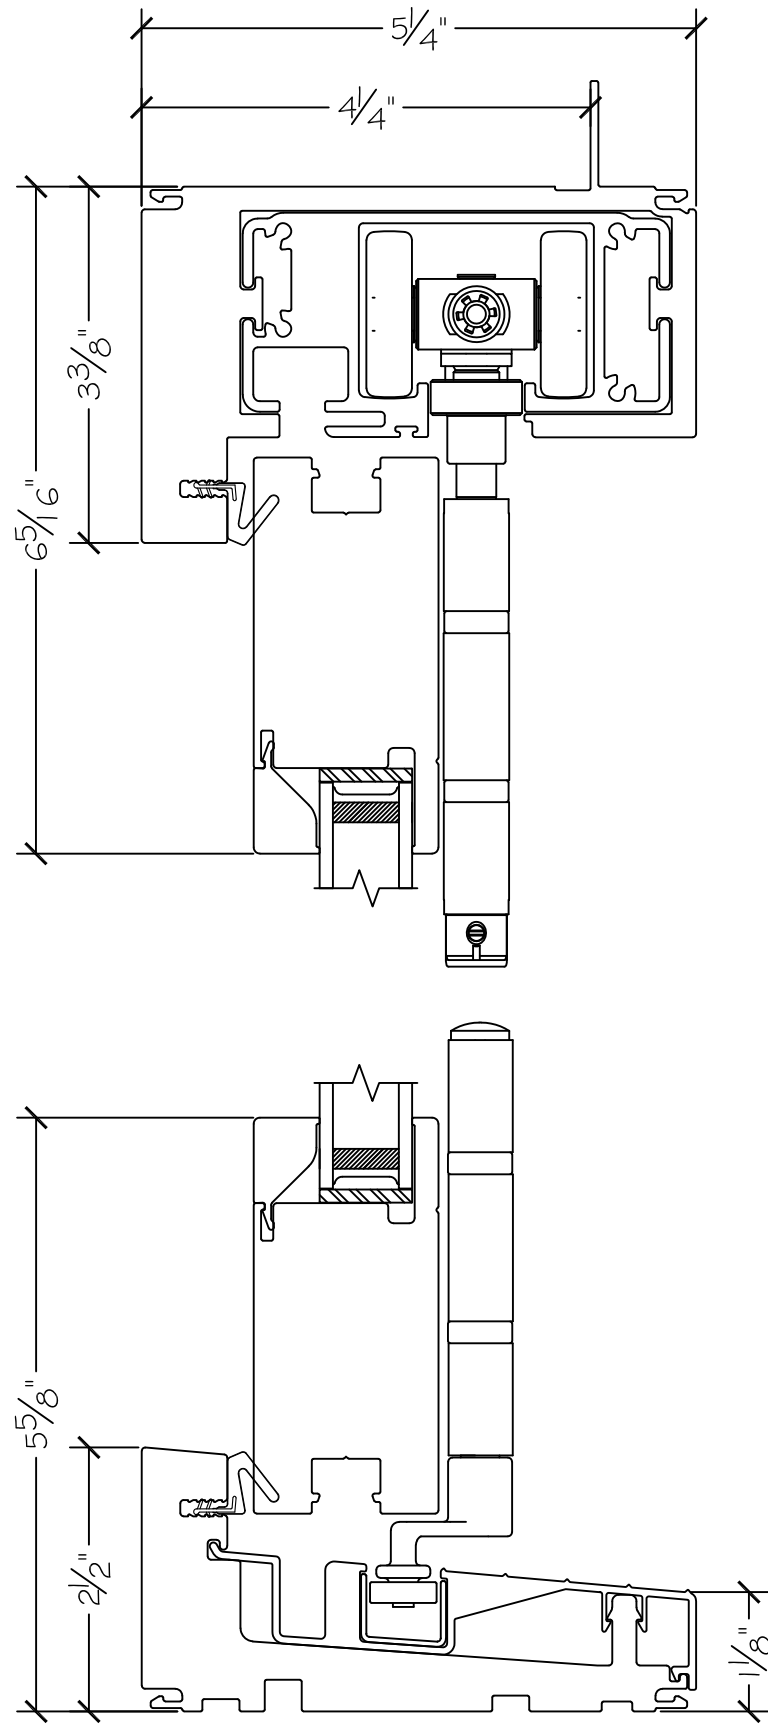

450 Delta Ave
 Brea, Ca 92821
 (714) 385-1202

Project:

File name: 3750 Folding Door - 5.5.0 Section View - 1 inch Nail-fin

Date: 20171206

Notes:

Layout: 5.5.0 Horizontal Section View

Drawn by: J Johnson

Project:
Notes:

File name: 3750 Folding Door - 5.5.0 Section View - 1 inch Nail-fin
Layout: 5.5.0 Vertical Section View

Date: 20171206
Drawn by: J Johnson

Notice: This document contains information proprietary to and is protected by copyright of Win-Dor Inc. and shall not be copied, disclosed to others, or used for any purpose other than that for which it is given, without the written permission of Win-Dor Inc.