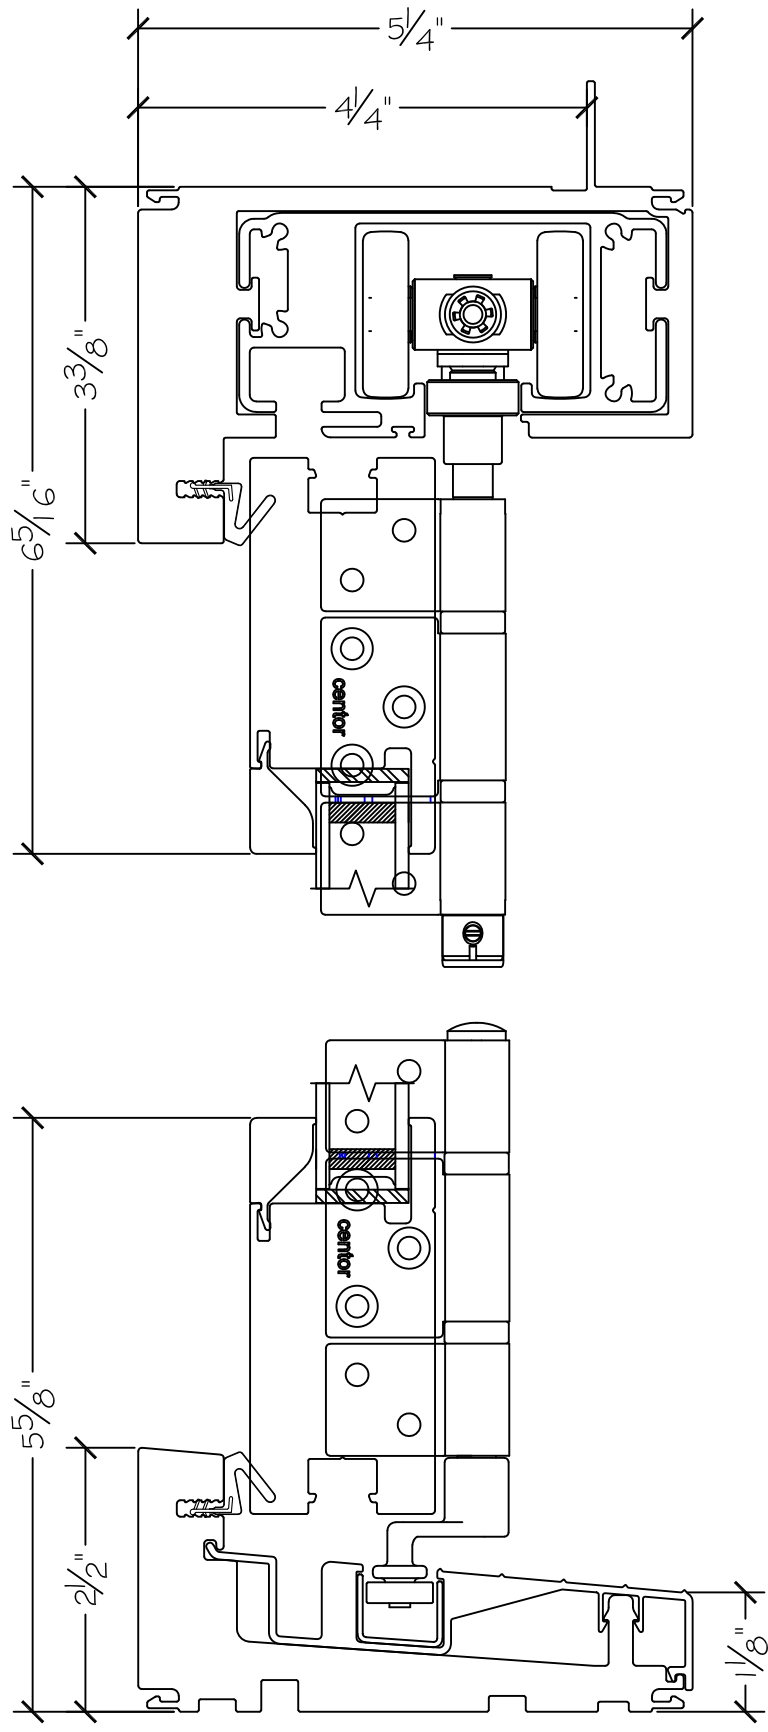

450 Delta Ave  
 Brea, Ca 92821  
 (714) 385-1202

Project:	File name: 3750 Folding Door - 5.4.1 Section View - 1 inch Nail-fin	Date: 20171206
Notes:	Layout: 5.4.1 Horizontal Section View	Drawn by: J Johnson

Project:  
Notes:

File name: 3750 Folding Door - 5.4.1 Section View - 1 inch Nail-fin  
Layout: 5.4.1 Vertical Section View

Date: 20171206  
Drawn by: J Johnson

Notice: This document contains information proprietary to and is protected by copyright of Win-Dor Inc. and shall not be copied, disclosed to others, or used for any purpose other than that for which it is given, without the written permission of Win-Dor Inc.