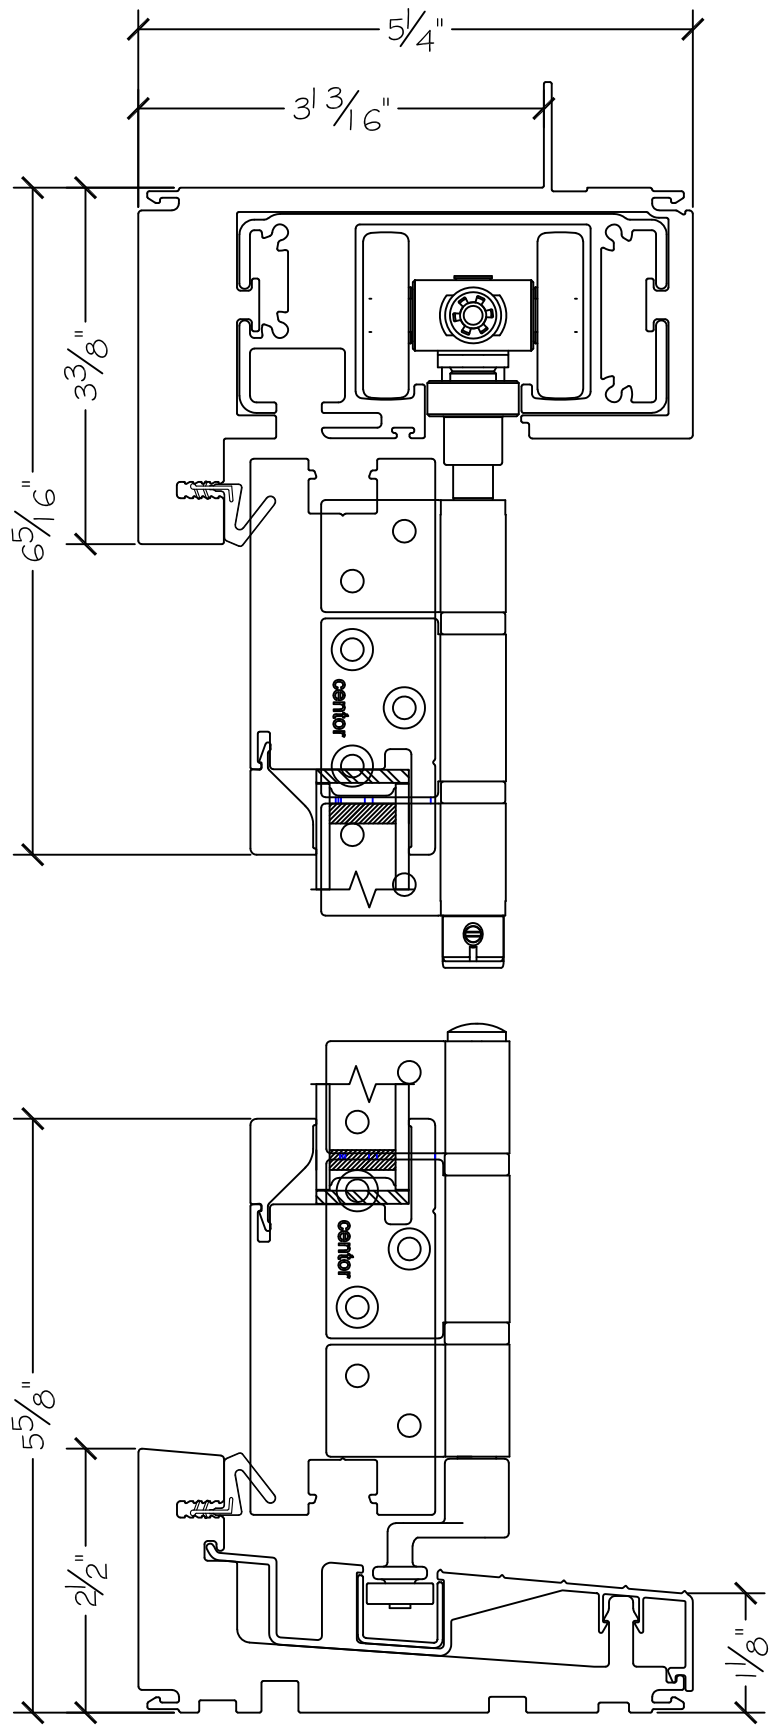

Project:

File name: 3750 Folding Door - 5.3.2 Section View - 1.375 inch Nail-fin

Date: 20171206

Notes:

Layout: 5.3.2 Horizontal Section View

Drawn by: J Johnson

Project:
Notes:

File name: 3750 Folding Door - 5.3.2 Section View - 1.375 inch Nail-fin
Layout: 5.3.2 Vertical Section View