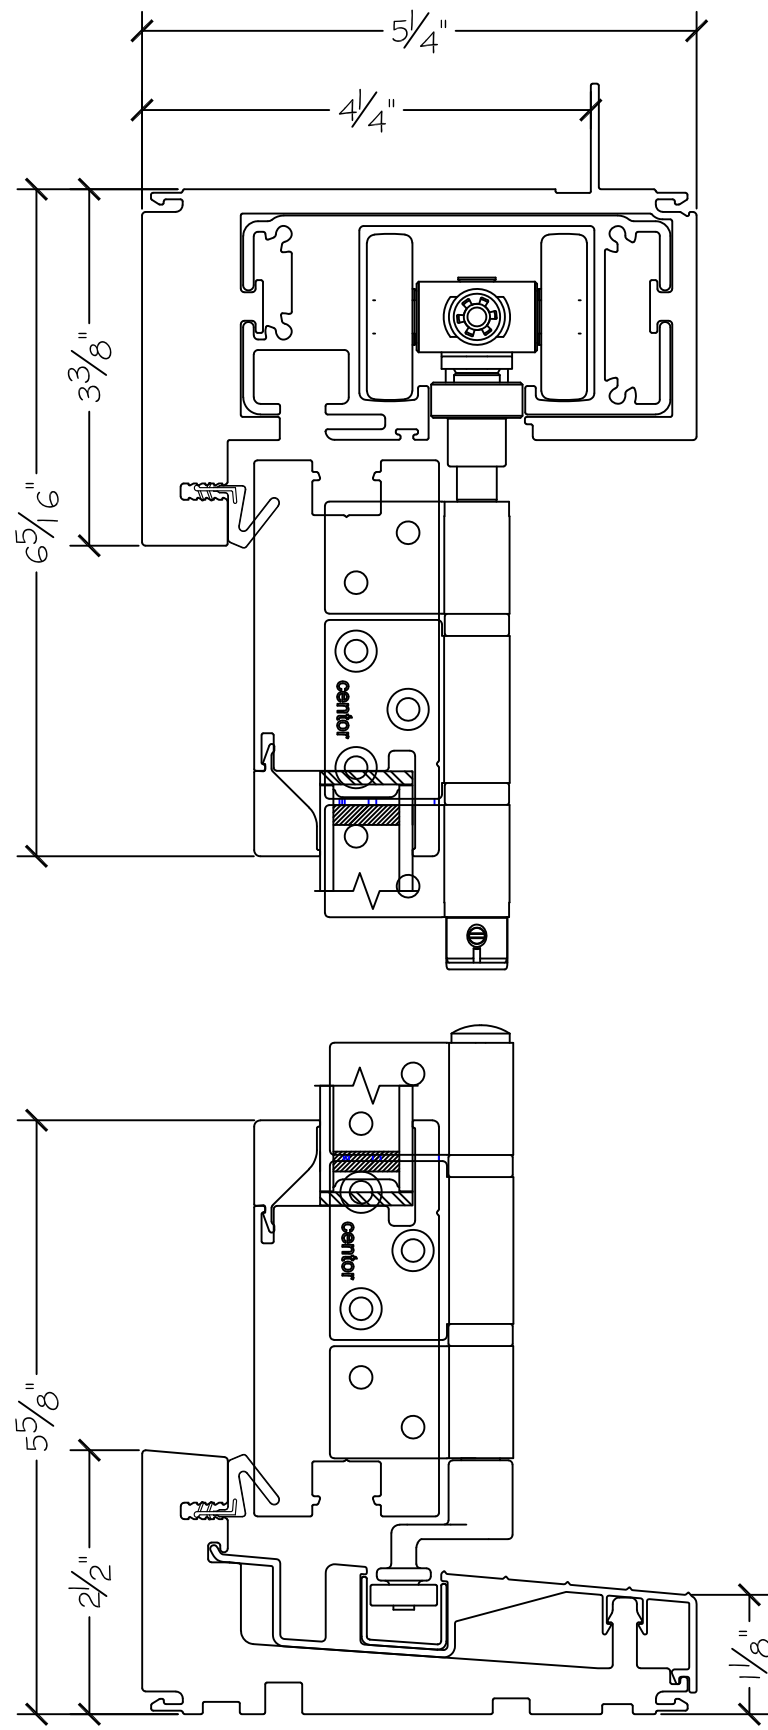

Project:

File name: 3750 Folding Door - 5.2.3 Section View - 1 inch Nail-fin

Date: 20171206

Notes:

Layout: 5.2.3 Horizontal Section View

Drawn by: J Johnson

Notice: This document contains information proprietary to and is protected by copyright of Win-Dor Inc. and shall not be copied, disclosed to others, or used for any purpose other than that for which it is given, without the written permission of Win-Dor Inc.

WINDOR
www.windorsystems.com

450 Delta Ave
Brea, Ca 92821
(714) 385-1202

Project:

File name: 3750 Folding Door - 5.2.3 Section View - 1 inch Nail-fin

Date: 20171206

Notes:

Layout: 5.2.3 Vertical Section View

Drawn by: J Johnson