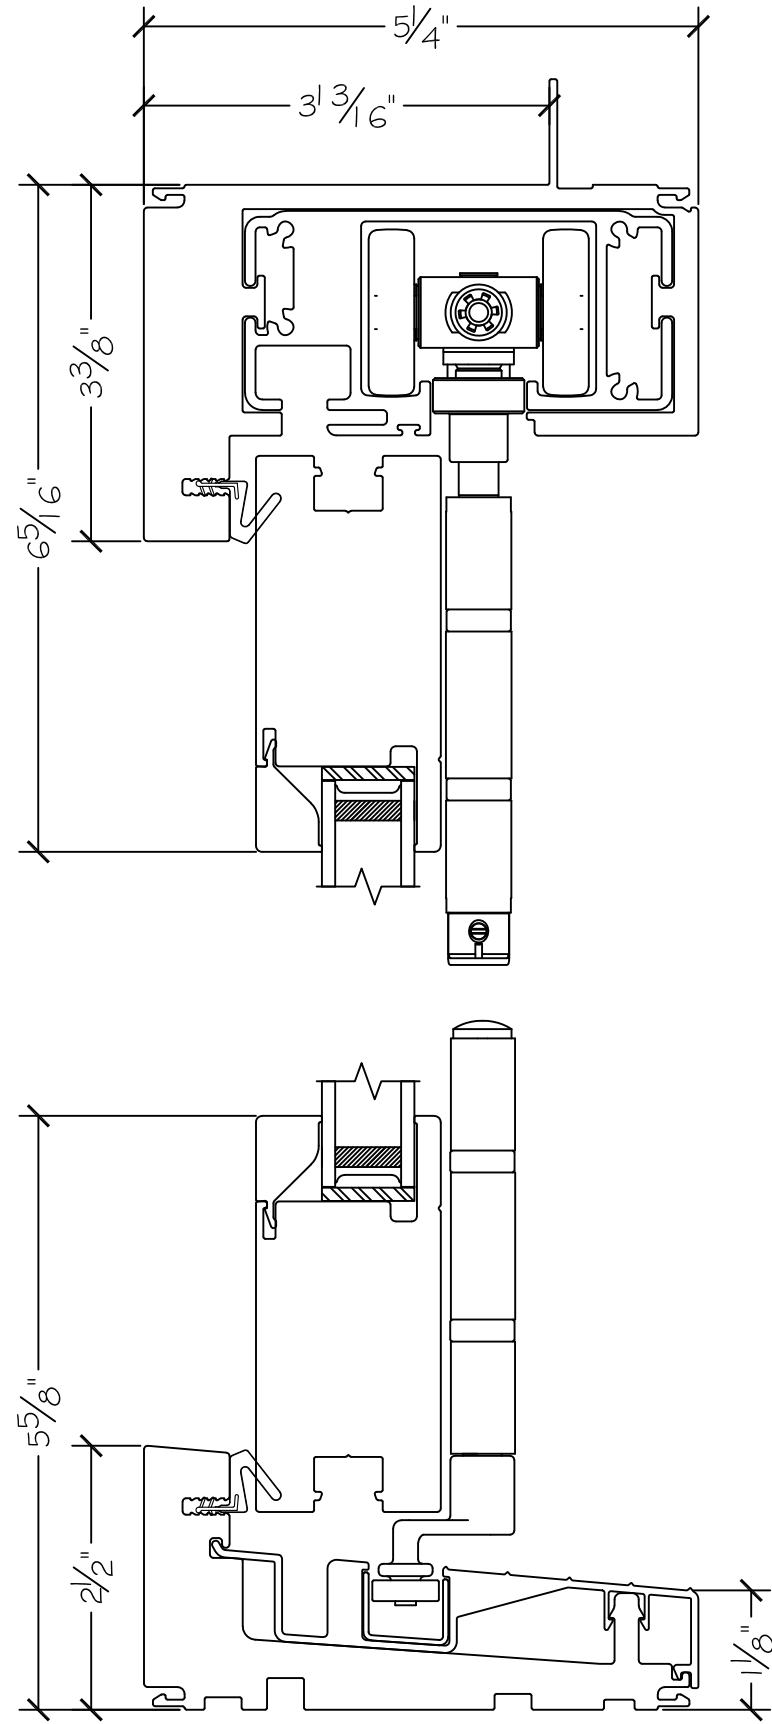

450 Delta Ave
Brea, Ca 92821
(714) 385-1202

Project:
Notes:

File name: 3750 Folding Door - 5.0.5 Section View - 1.375 inch Nail-fin
Layout: 5.0.5 Horizontal Section View

Date: 20171206
Drawn by: J Johnson

Project:
Notes:

File name: 3750 Folding Door - 5.0.5 Section View - 1.375 inch Nail-fin
Layout: 5.0.5 Vertical Section View

Date: 20171206
Drawn by: J Johnson

Notice: This document contains information proprietary to and is protected by copyright of Win-Dor Inc. and shall not be copied, disclosed to others, or used for any purpose other than that for which it is given, without the written permission of Win-Dor Inc.