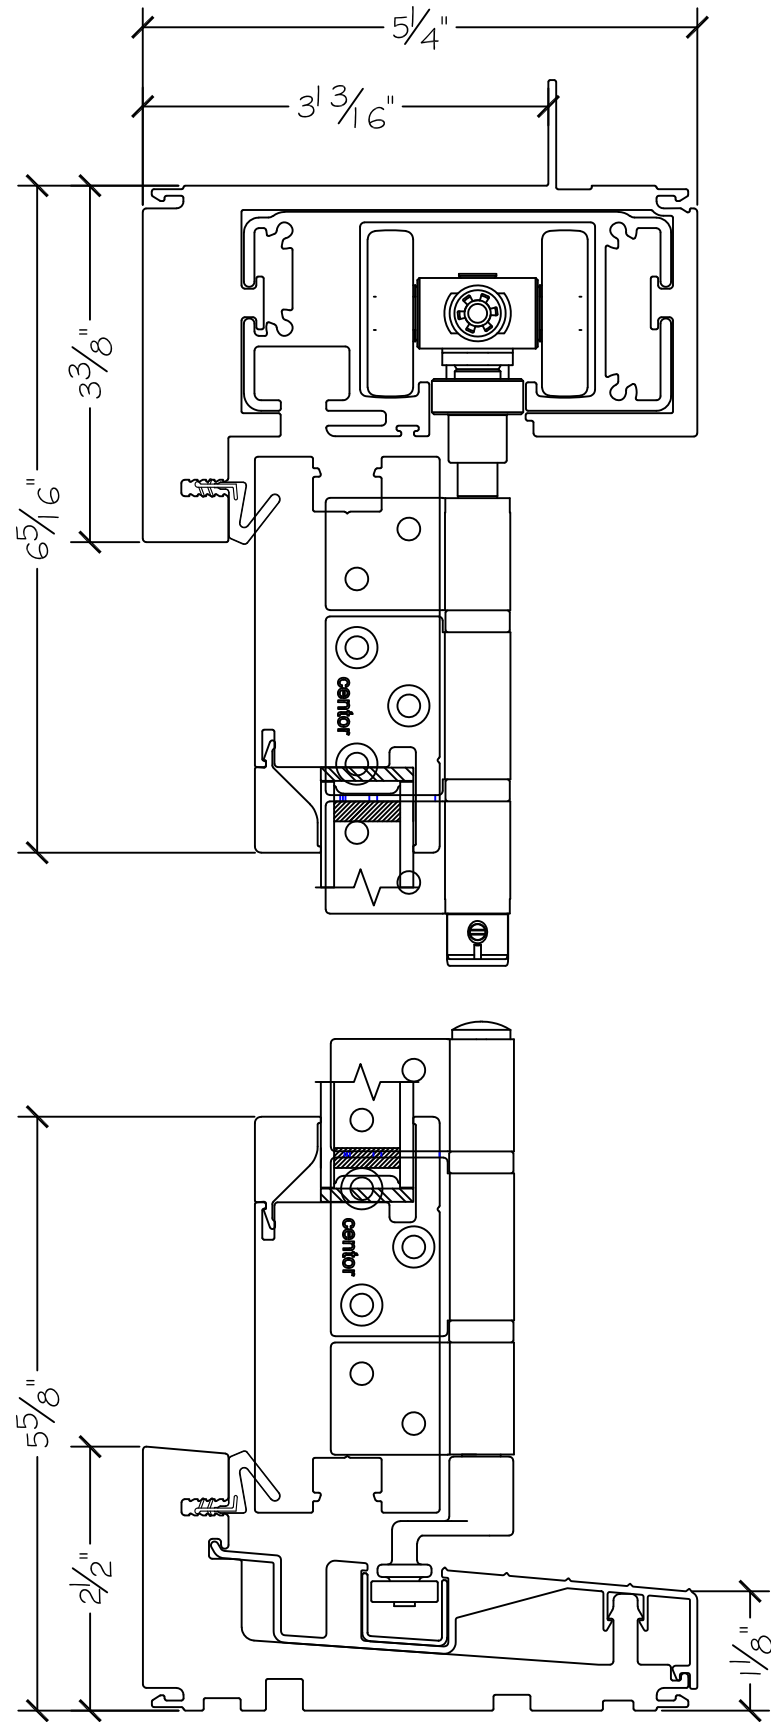

Project:

File name: 3750 Folding Door - 3.1.2 Section View - 1.375 inch Nail-fin

Date: 20171206

Notes:

Layout: 3.1.2 Horizontal Section View

Drawn by: J Johnson

Notice: This document contains information proprietary to and is protected by copyright of Win-Dor Inc. and shall not be copied, disclosed to others, or used for any purpose other than that for which it is given, without the written permission of Win-Dor Inc.

WIN-DOR
www.win-dor.com

450 Delta Ave
Brea, Ca 92821
(714) 385-1202

Project:

File name: 3750 Folding Door - 3.1.2 Section View - 1.375 inch Nail-fin

Date: 20171206

Notes:

Layout: 3.1.2 Vertical Section View

Drawn by: J Johnson