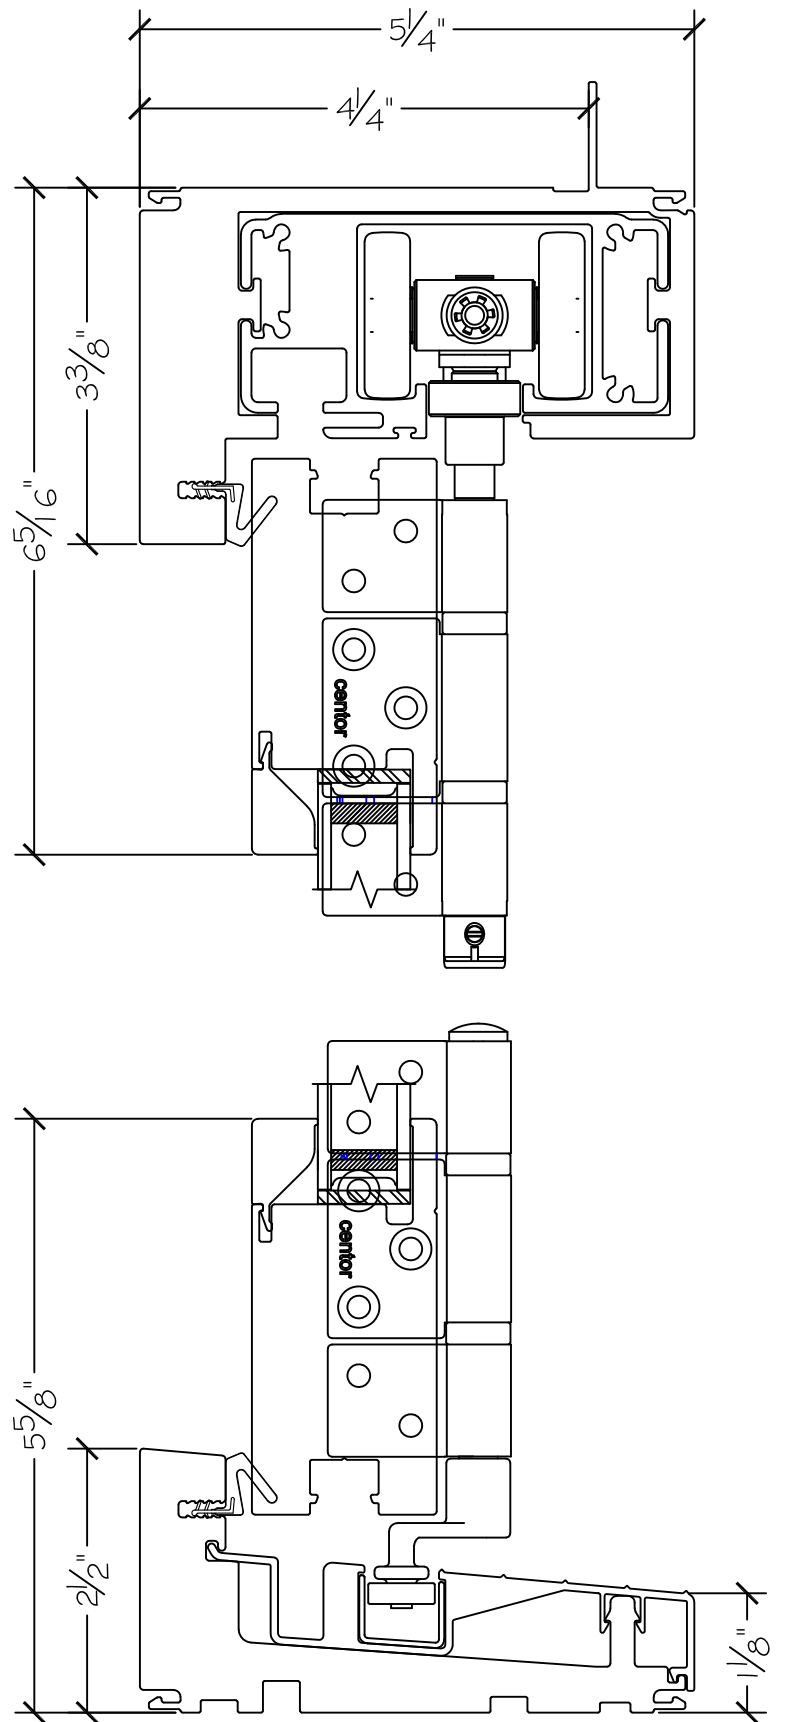

Project:

File name: 3750 Folding Door - 3.1.2 Section View - 1 inch Nail-fin

Date: 20171206

Notes:

Layout: 3.1.2 Horizontal Section View

Drawn by: J Johnson

Notice: This document contains information proprietary to and is protected by copyright of Win-Dor Inc. and shall not be copied, disclosed to others, or used for any purpose other than that for which it is given, without the written permission of Win-Dor Inc.

WIN-DOR
www.win-dor.com

450 Delta Ave
Brea, Ca 92821
(714) 385-1202

Project:

File name: 3750 Folding Door - 3.1.2 Section View - 1 inch Nail-fin

Date: 20180201

Notes:

Layout: 3.1.2 Vertical Section View

Drawn by: J Johnson