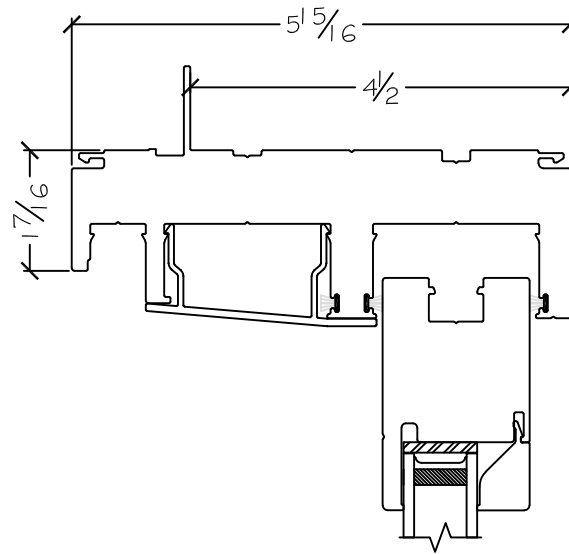

450 Delta Ave  
Brea, Ca 92821  
(714) 385-1202

Project:	File name: 2750 Patio Door - XO Section Views - 1.375 inch Nail-fin_20180611	Date: 20180611
Notes:	Layout: Horizontal Section View	Drawn by: J Johnson

Project:	File name: 2750 Patio Door - XO Section Views - 1.375 inch Nail-fin_20180809	Date: 20180611
Notes:	Layout: Vertical Section View	Drawn by: J Johnson