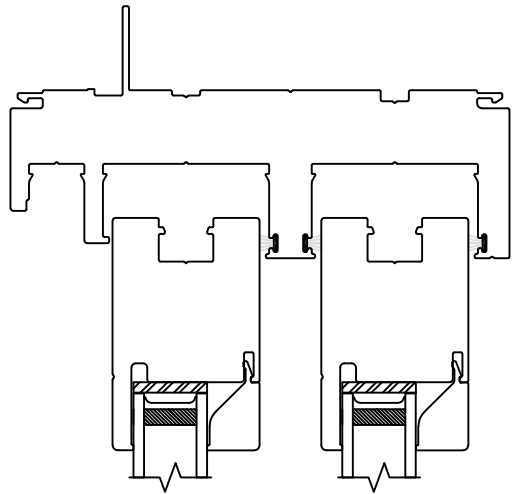

450 Delta Ave  
Brea, Ca 92821  
(714) 385-1202

Project:	File name: 2750 Patio Door - XO Section Views - 1.375 inch Nail-fin_20180611	Date: 20180611
Notes:	Layout: Horizontal Section View	Drawn by: J Johnson

Project:	File name: 2750 Patio Door - XO Section Views - 1.375 inch Nail-fin_20180809	Date: 20180611
Notes:	Layout: Vertical Section View	Drawn by: J Johnson