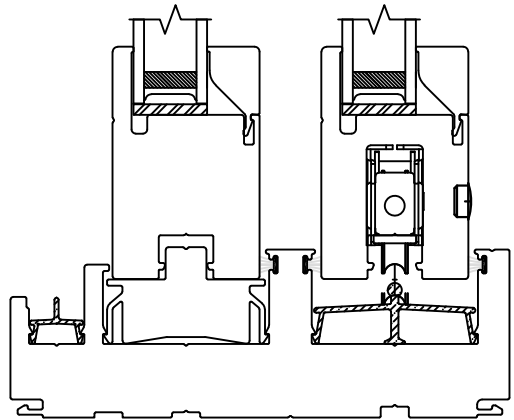

450 Delta Ave  
Brea, Ca 92821  
(714) 385-1202

Project:	File name: 2750 Patio Door - XO Section Views - 1.375 inch Nail-fin_20180611	Date: 20180611
Notes:	Layout: Horizontal Section View	Drawn by: J Johnson

Project:	File name: 2750 Patio Door - XO Section Views - 1.375 inch Nail-fin_20180809	Date: 20180611
Notes:	Layout: Vertical Section View	Drawn by: J Johnson