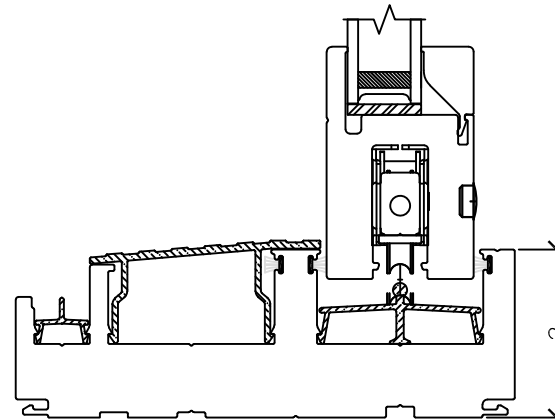

450 Delta Ave  
Brea, Ca 92821  
(714) 385-1202

Project:	File name: 2750 Patio Door - XO Section Views - 1.375 inch Nail-fin_20180611	Date: 20180611
Notes:	Layout: Horizontal Section View	Drawn by: J Johnson

Project:	File name: 2750 Patio Door - XO Section Views - 1.375 inch Nail-fin_20180809	Date: 20180611
Notes:	Layout: Vertical Section View	Drawn by: J Johnson